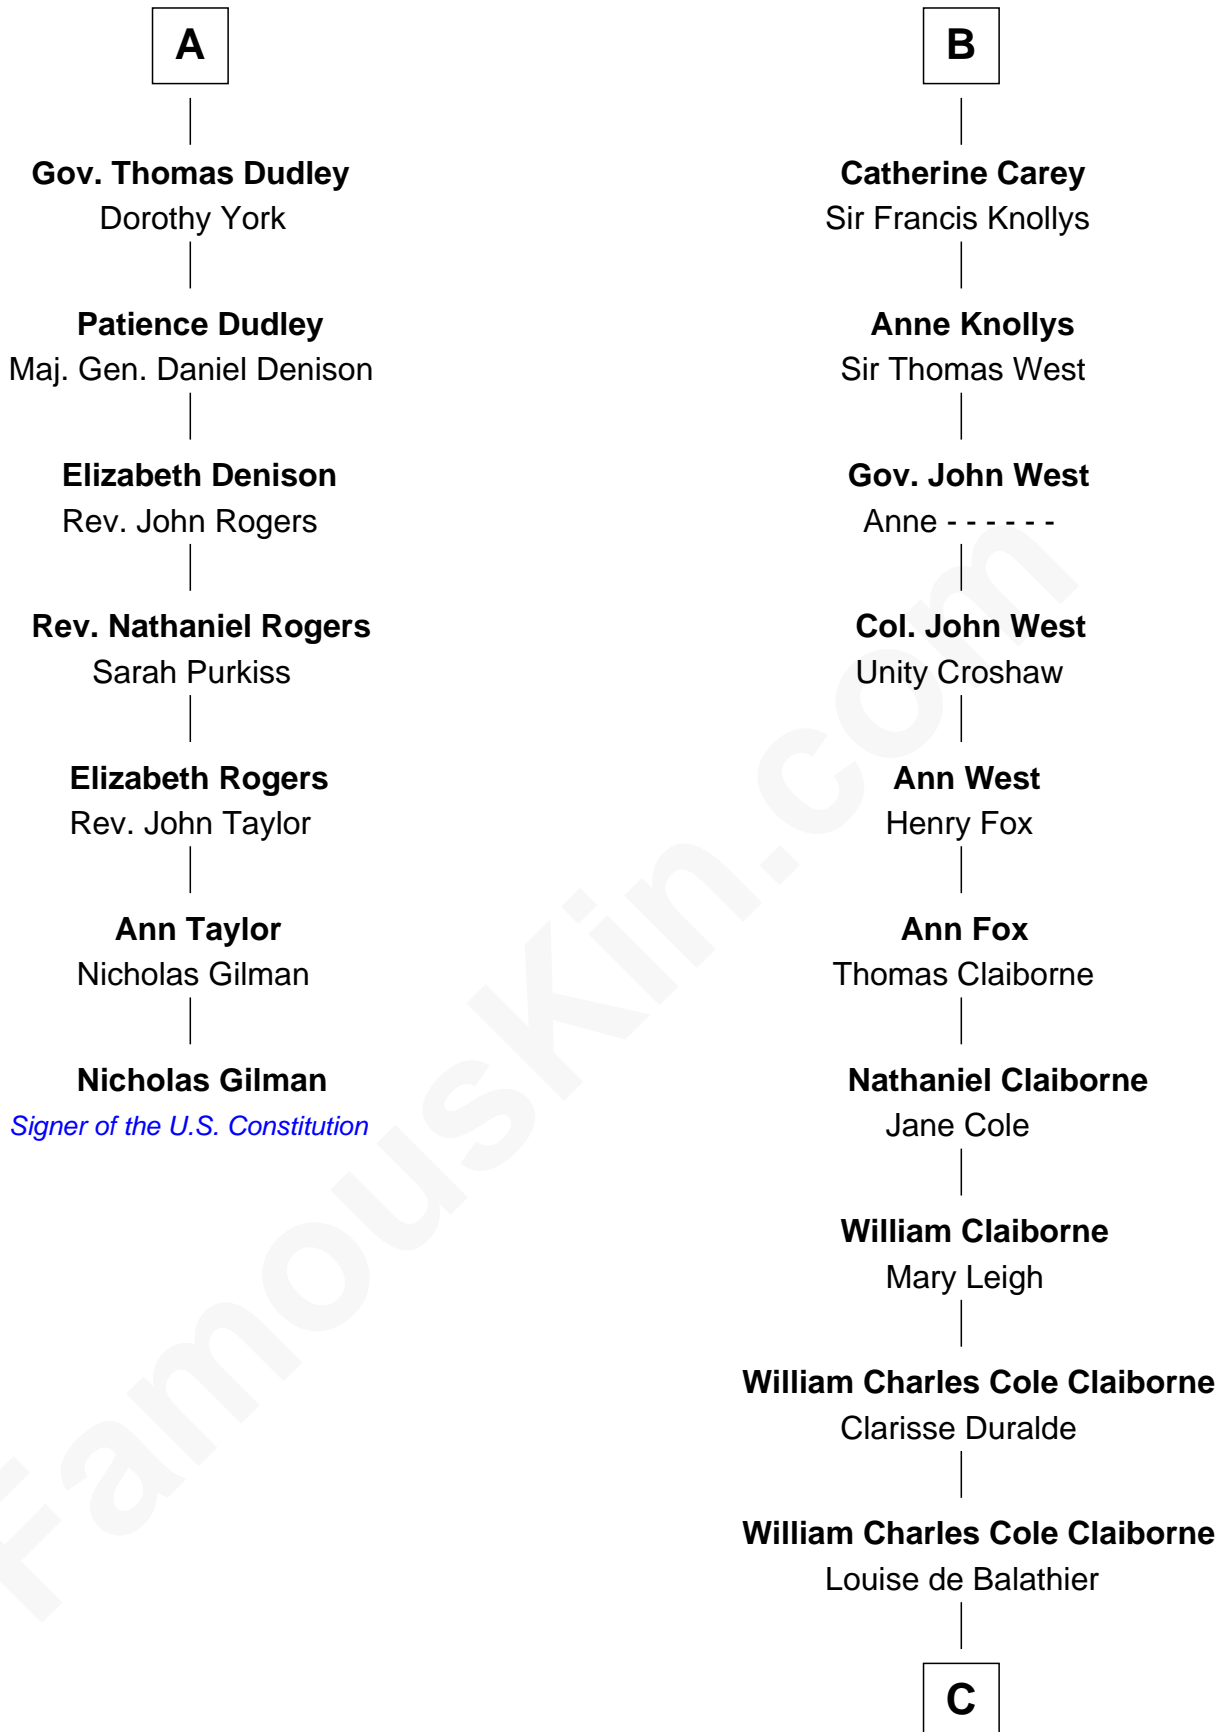

FamousKin.com Relationship Chart of

Nicholas Gilman

Signer of the U.S. Constitution

13th cousin 6 times removed of

Liz Claiborne

Fashion Designer and Founder of Liz Claiborne Inc.

C

—
Fernand Claiborne
Marie Louise Villeré

—
Omer Villere Claiborne
Carolyn Louise Fenner

—
Liz Claiborne
Found of Liz Claiborne Inc.

FamousKin.com