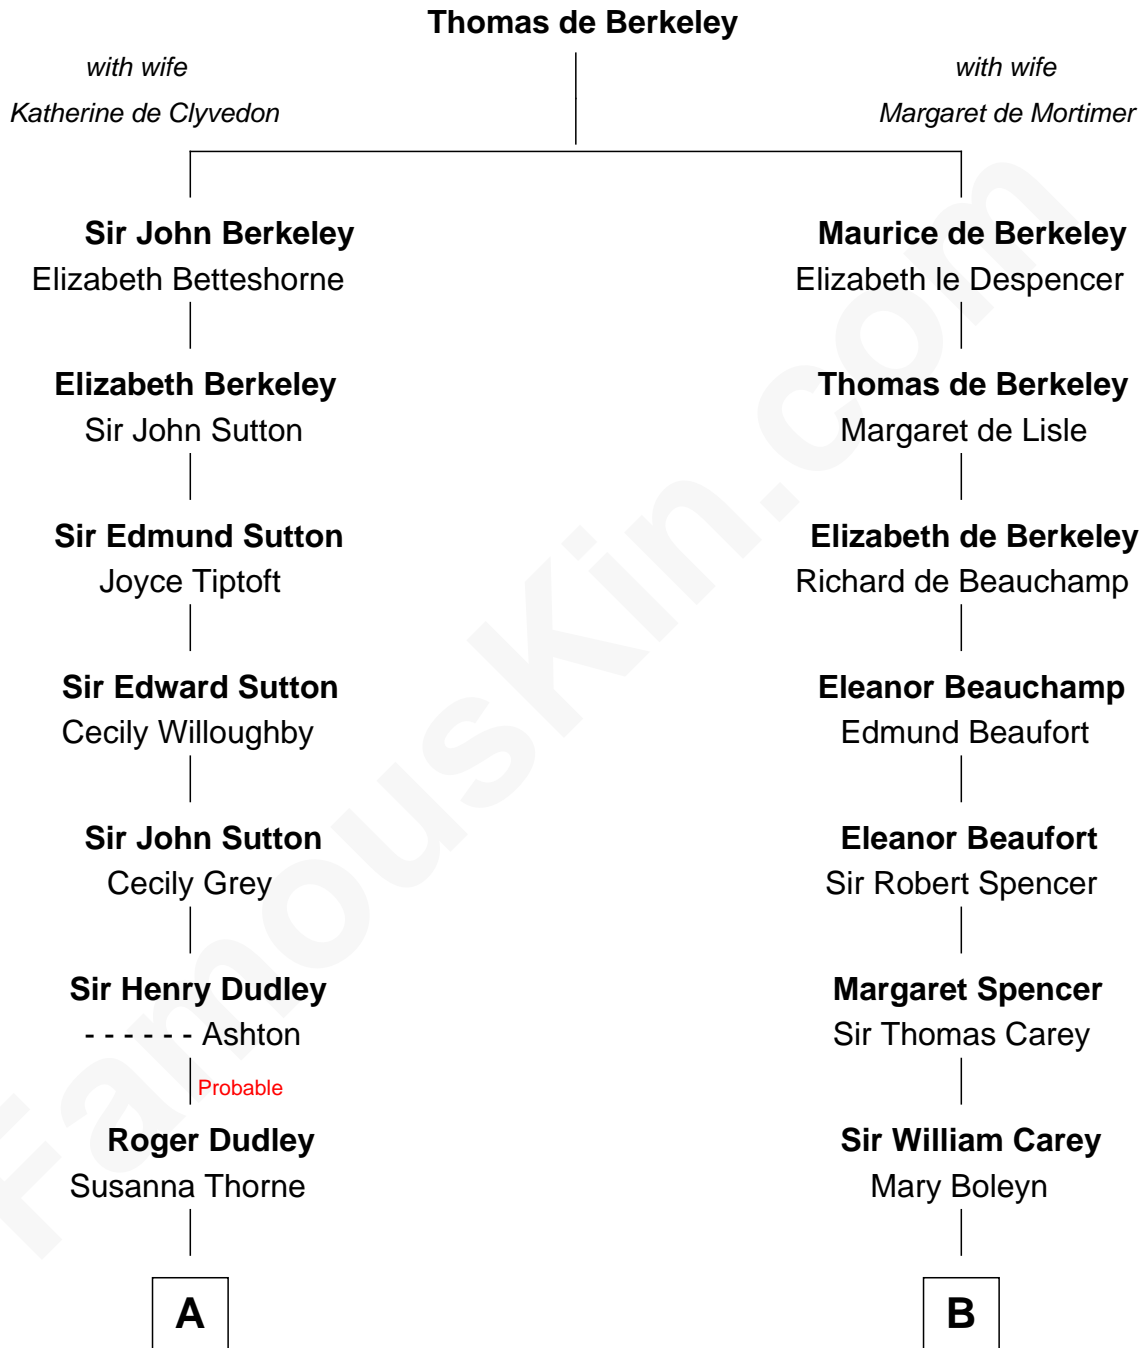

FamousKin.com Relationship Chart of

Nicholas Gilman

Signer of the U.S. Constitution

13th cousin 6 times removed of

Liz Claiborne

Fashion Designer and Founder of Liz Claiborne Inc.

C

—
Fernand Claiborne
Marie Louise Villeré

—
Omer Villere Claiborne
Carolyn Louise Fenner

—
Liz Claiborne
Found of Liz Claiborne Inc.

FamousKin.com