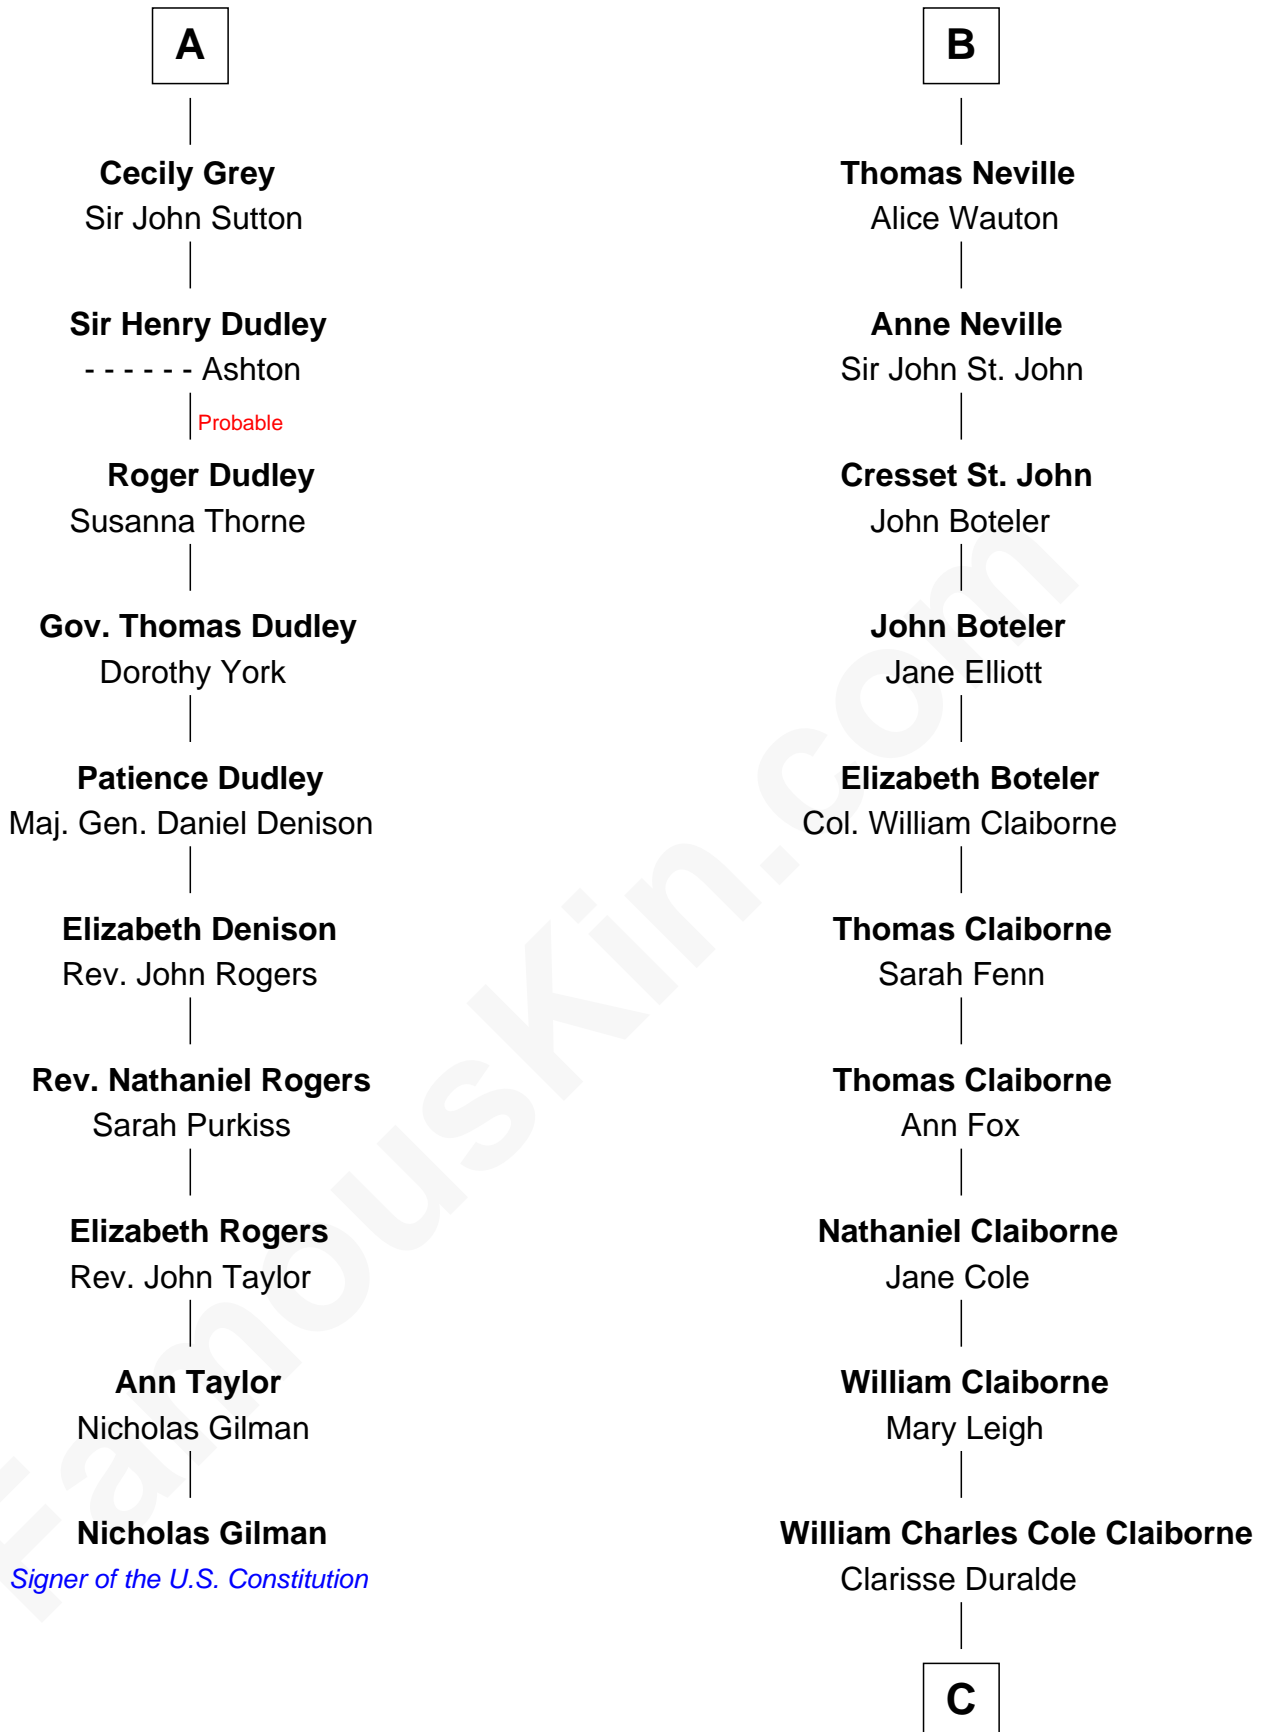

FamousKin.com Relationship Chart of

Nicholas Gilman

Signer of the U.S. Constitution

16th cousin 4 times removed of

Liz Claiborne

Fashion Designer and Founder of Liz Claiborne Inc.

Sir William de Boteler

Ela Herdeburgh

Elizabeth Babington

William Neville

Katherine Palmer

Thomas Neville

Isabel Griffin

B

C

William Charles Cole Claiborne