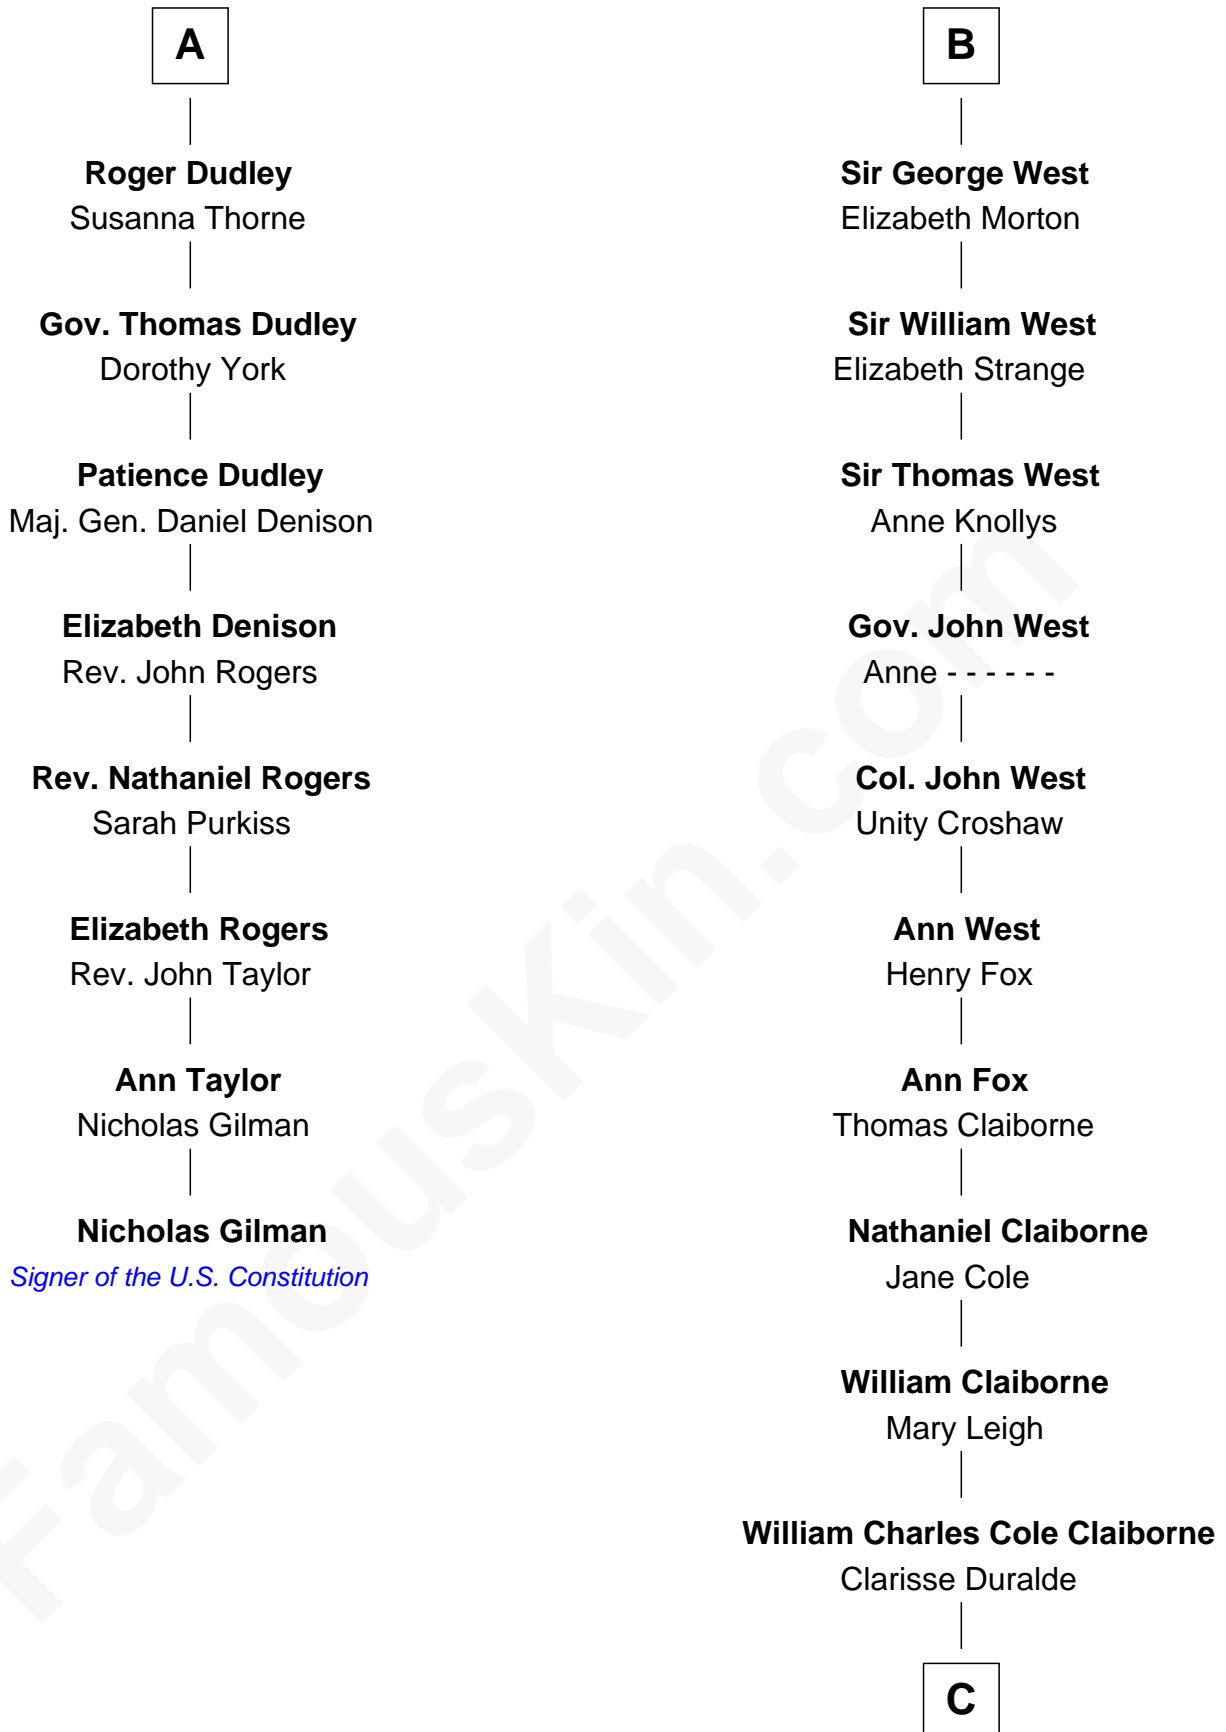

## Relationship Chart of

### Nicholas Gilman

*Signer of the U.S. Constitution*

14th cousin 6 times removed of

### Liz Claiborne

*Fashion Designer and Founder of Liz Claiborne Inc.*

**C**

**William Charles Cole Claiborne**

Louise de Balathier

**Fernand Claiborne**

Marie Louise Villeré

**Omer Villere Claiborne**