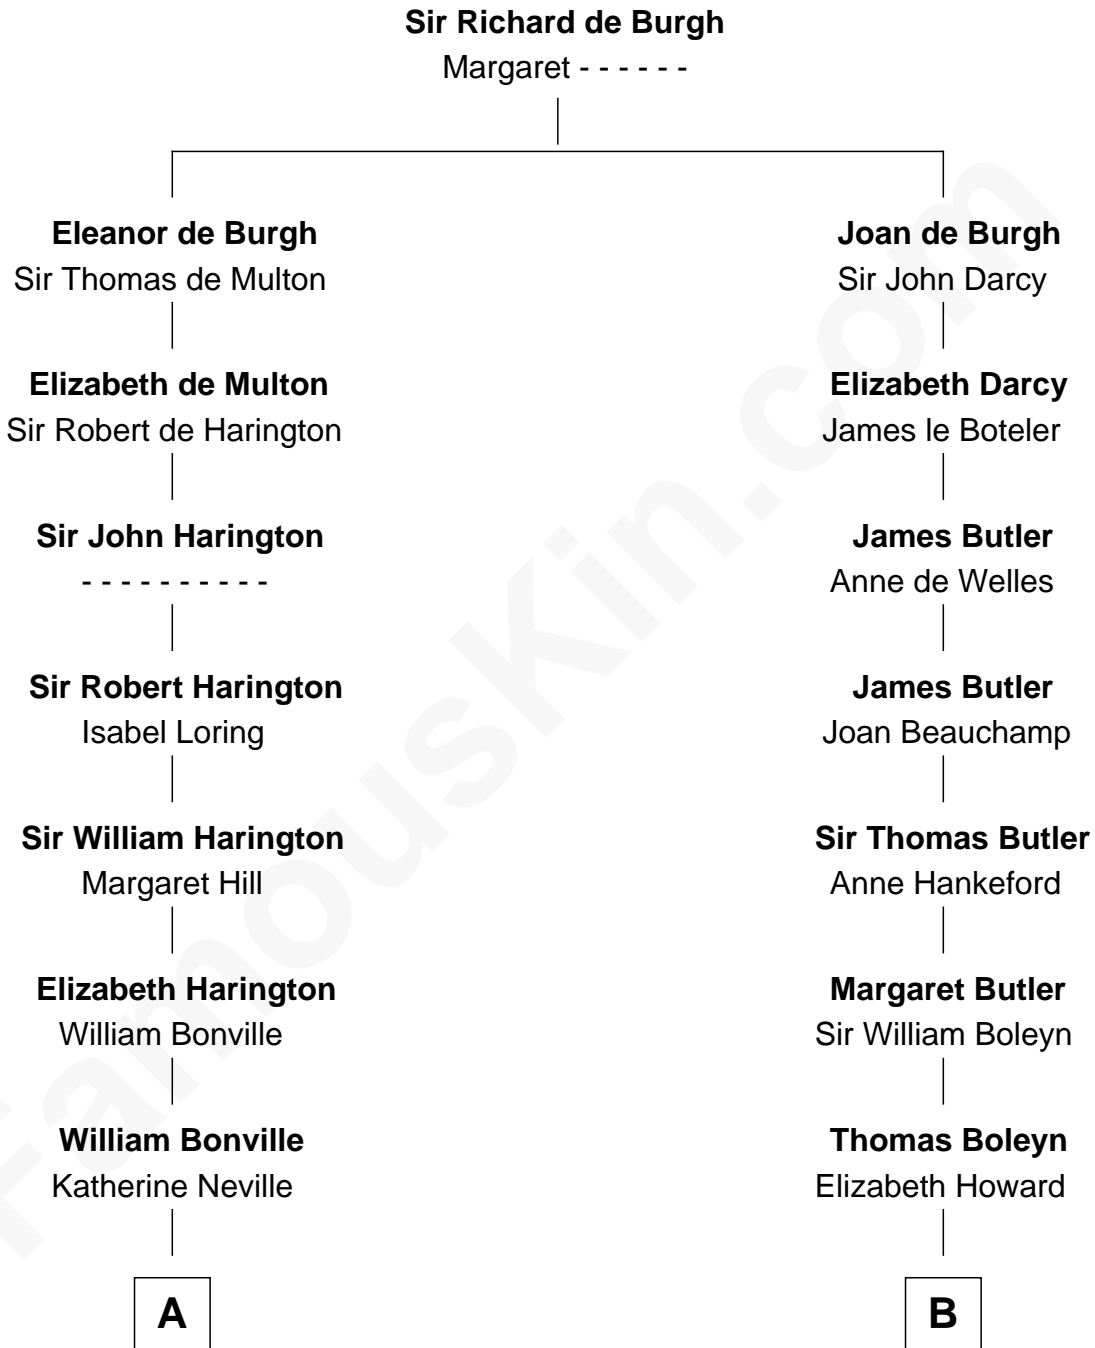

# FamousKin.com Relationship Chart of

**Nicholas Gilman**

*Signer of the U.S. Constitution*

17th cousin 3 times removed of

**Liz Claiborne**

*Fashion Designer and Founder of Liz Claiborne Inc.*

**C**

**William Charles Cole Claiborne**

Louise de Balathier

**Fernand Claiborne**

Marie Louise Villeré

**Omer Villere Claiborne**

Carolyn Louise Fenner

**Liz Claiborne**

*Found of Liz Claiborne Inc.*

FamousKin.com