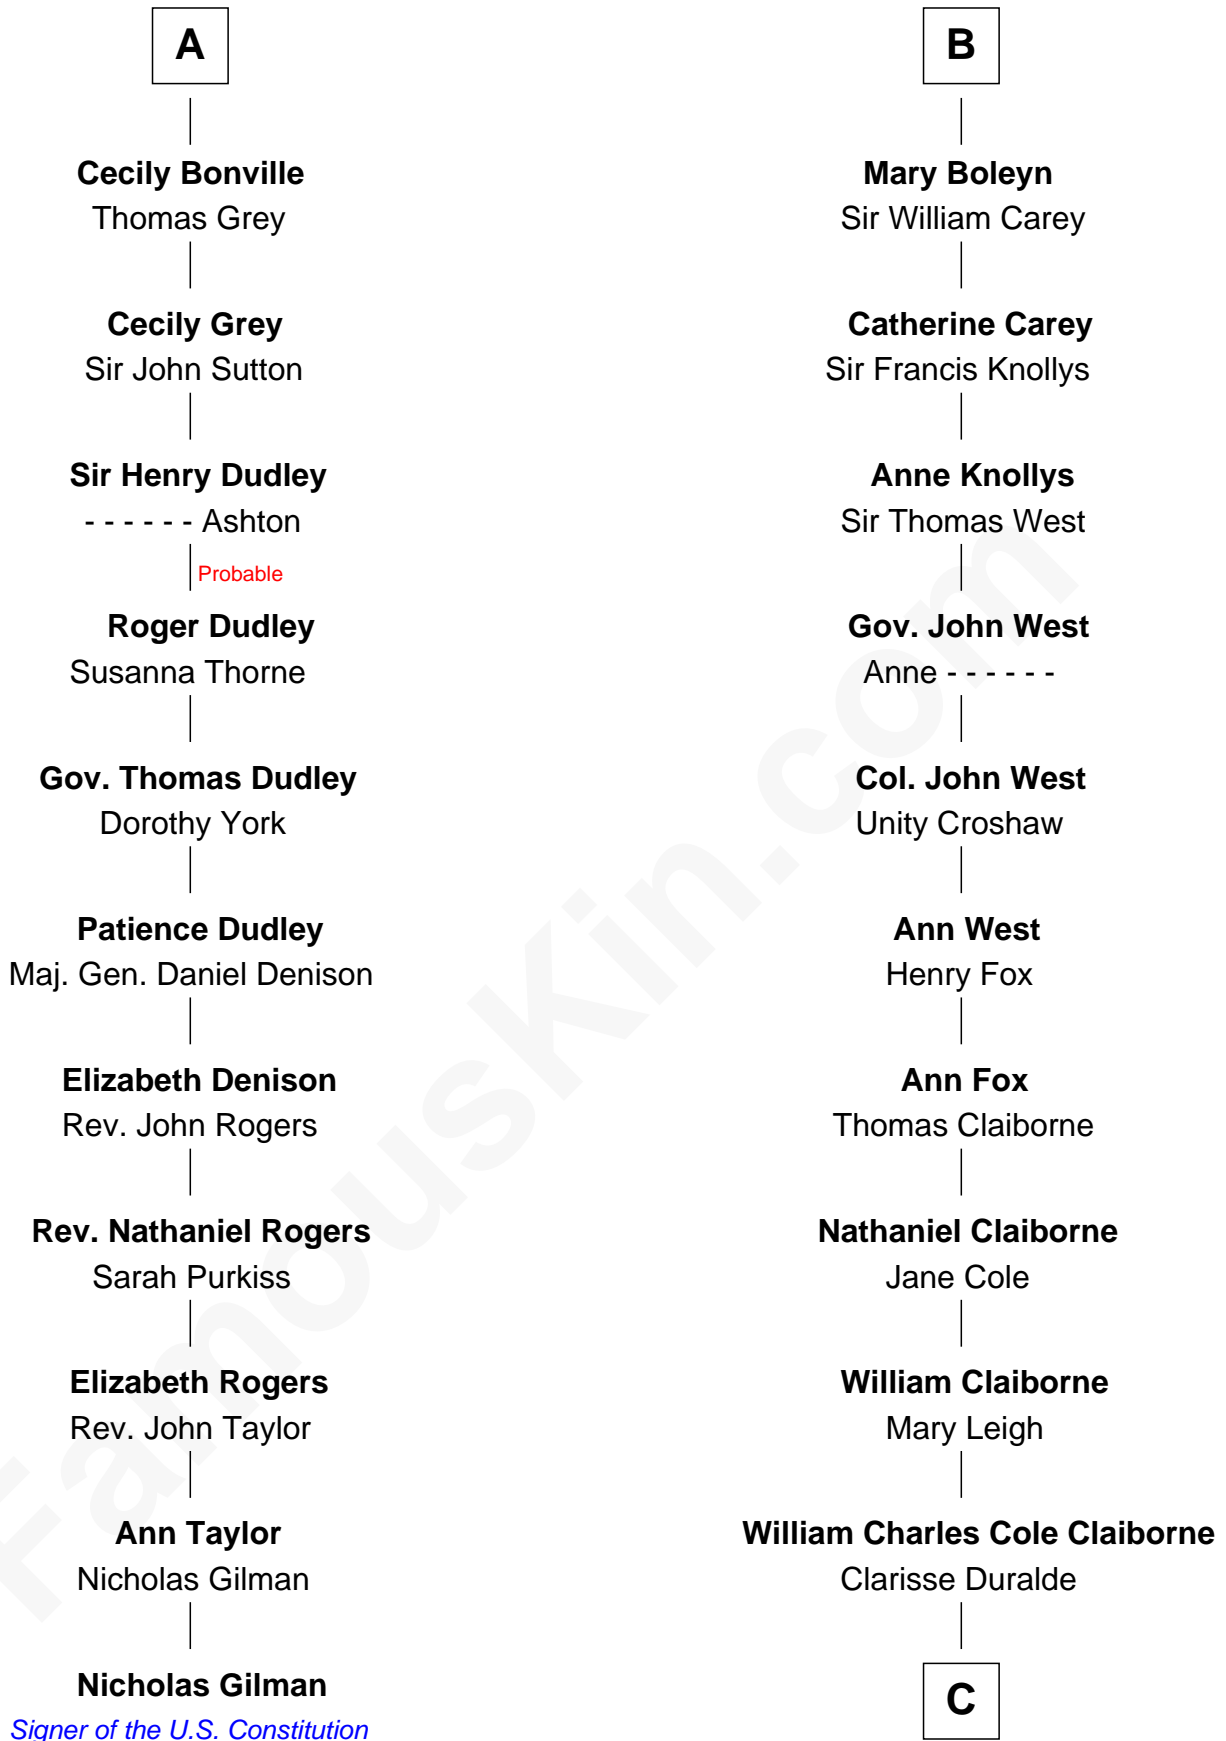

# FamousKin.com Relationship Chart of

**Nicholas Gilman**

*Signer of the U.S. Constitution*

17th cousin 3 times removed of

**Liz Claiborne**

*Fashion Designer and Founder of Liz Claiborne Inc.*

**C**

**William Charles Cole Claiborne**

Louise de Balathier

**Fernand Claiborne**

Marie Louise Villeré

**Omer Villere Claiborne**

Carolyn Louise Fenner

**Liz Claiborne**

*Found of Liz Claiborne Inc.*

FamousKin.com