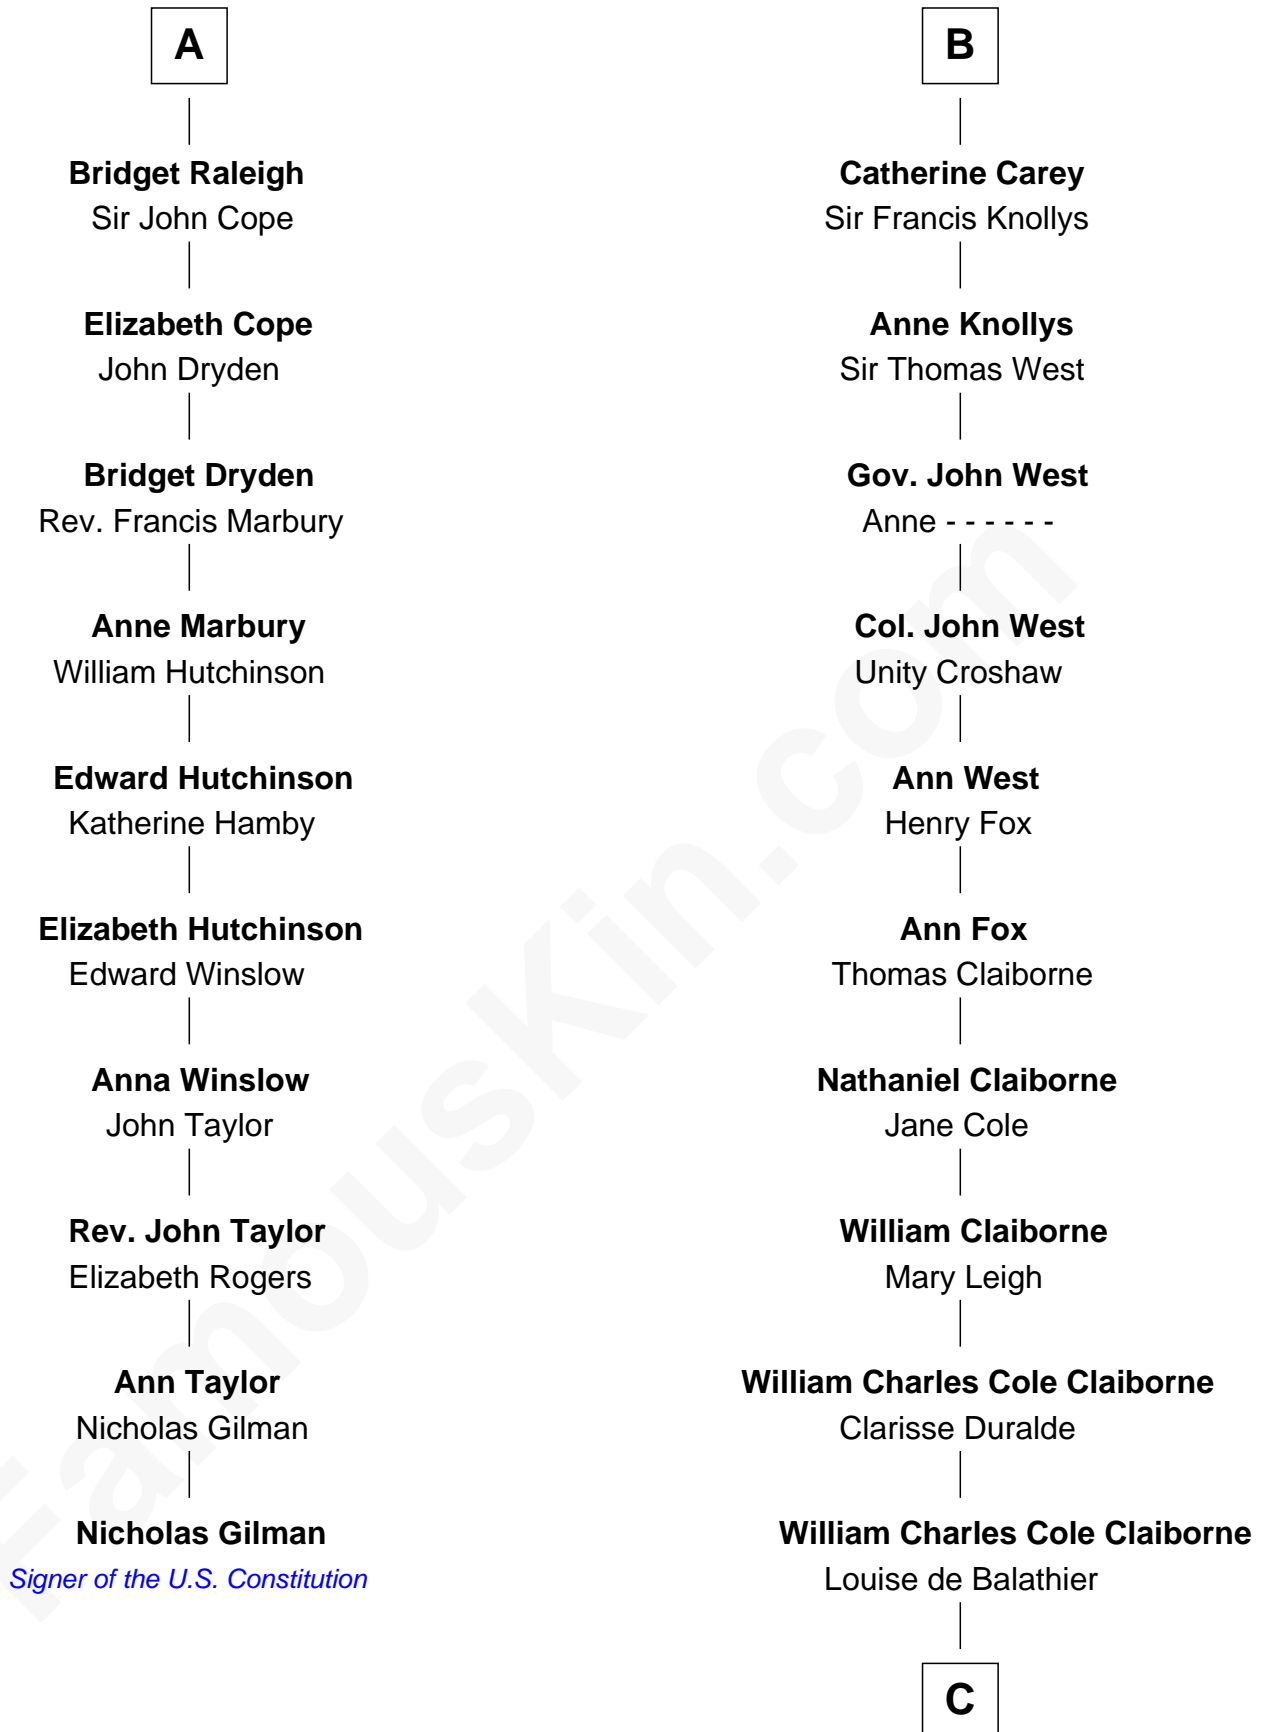

FamousKin.com

Relationship Chart of

Nicholas Gilman

Signer of the U.S. Constitution

16th cousin 3 times removed of

Liz Claiborne

Fashion Designer and Founder of Liz Claiborne Inc.

Hugh le Despencer
Eleanor de Clare

Elizabeth Greene

William Raleigh

Sir Edward Raleigh

Margaret Verney

Sir Edward Raleigh

Anne Chamberlayne

A

Elizabeth le Despencer

Maurice de Berkeley

Thomas de Berkeley

Margaret de Lisle

Elizabeth de Berkeley

Richard de Beauchamp

Eleanor Beauchamp

Edmund Beaufort

Eleanor Beaufort

Sir Robert Spencer

Margaret Spencer

Sir Thomas Carey

Sir William Carey

Mary Boleyn

B

C

—
Fernand Claiborne
Marie Louise Villeré