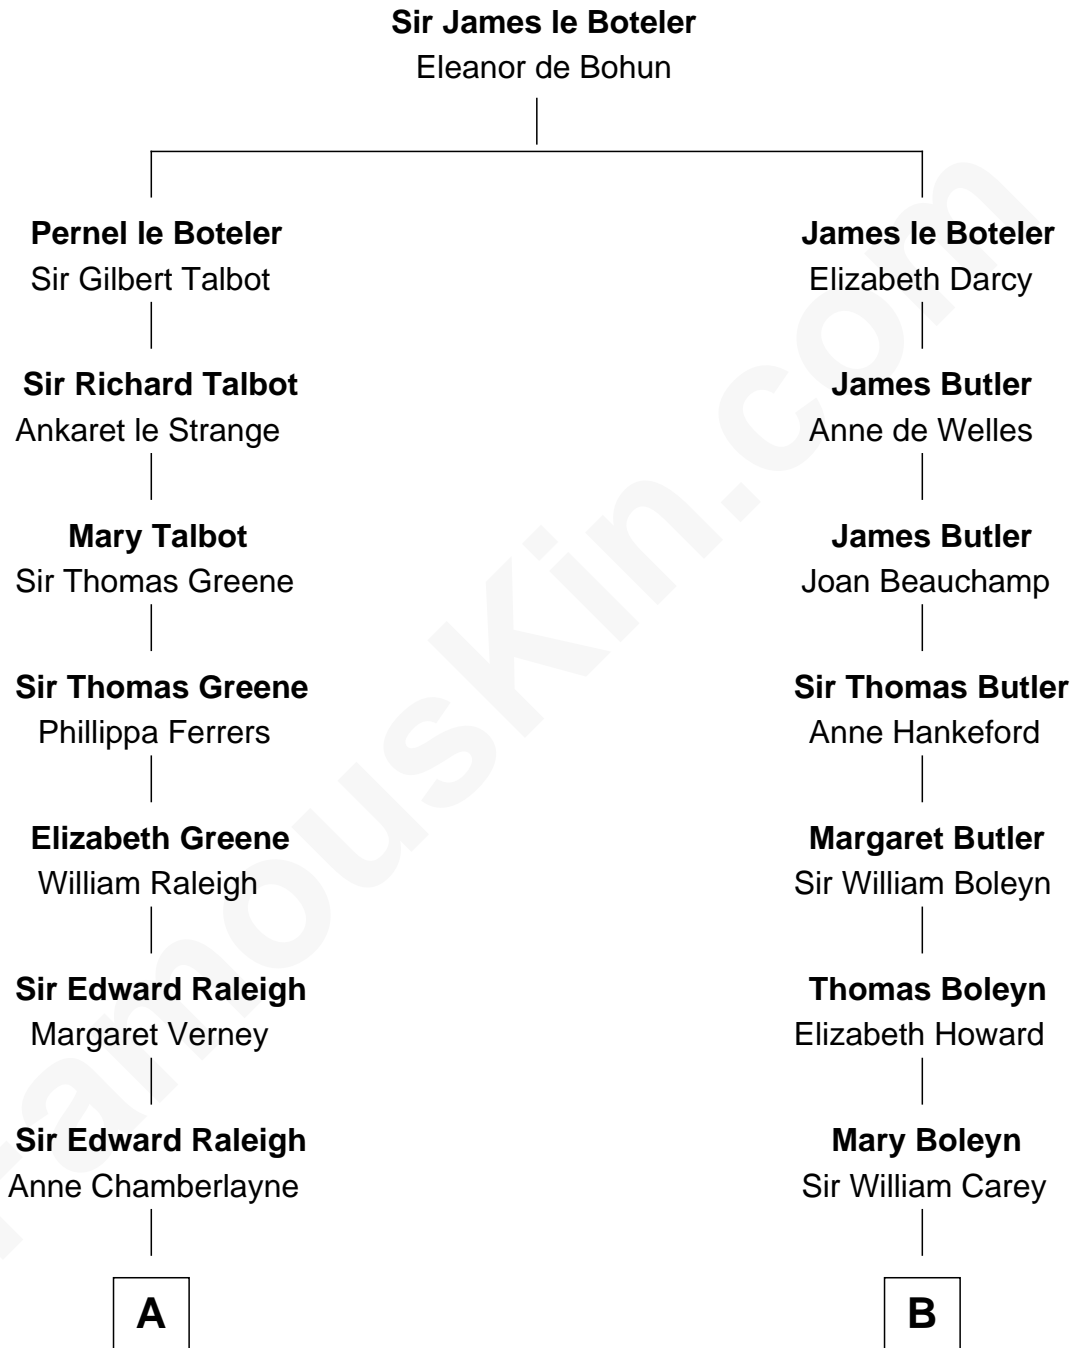

FamousKin.com Relationship Chart of

Nicholas Gilman

Signer of the U.S. Constitution

16th cousin 3 times removed of

Liz Claiborne

Fashion Designer and Founder of Liz Claiborne Inc.

C

—
Fernand Claiborne
Marie Louise Villeré

—
Omer Villere Claiborne
Carolyn Louise Fenner

—
Liz Claiborne
Found of Liz Claiborne Inc.

FamousKin.com