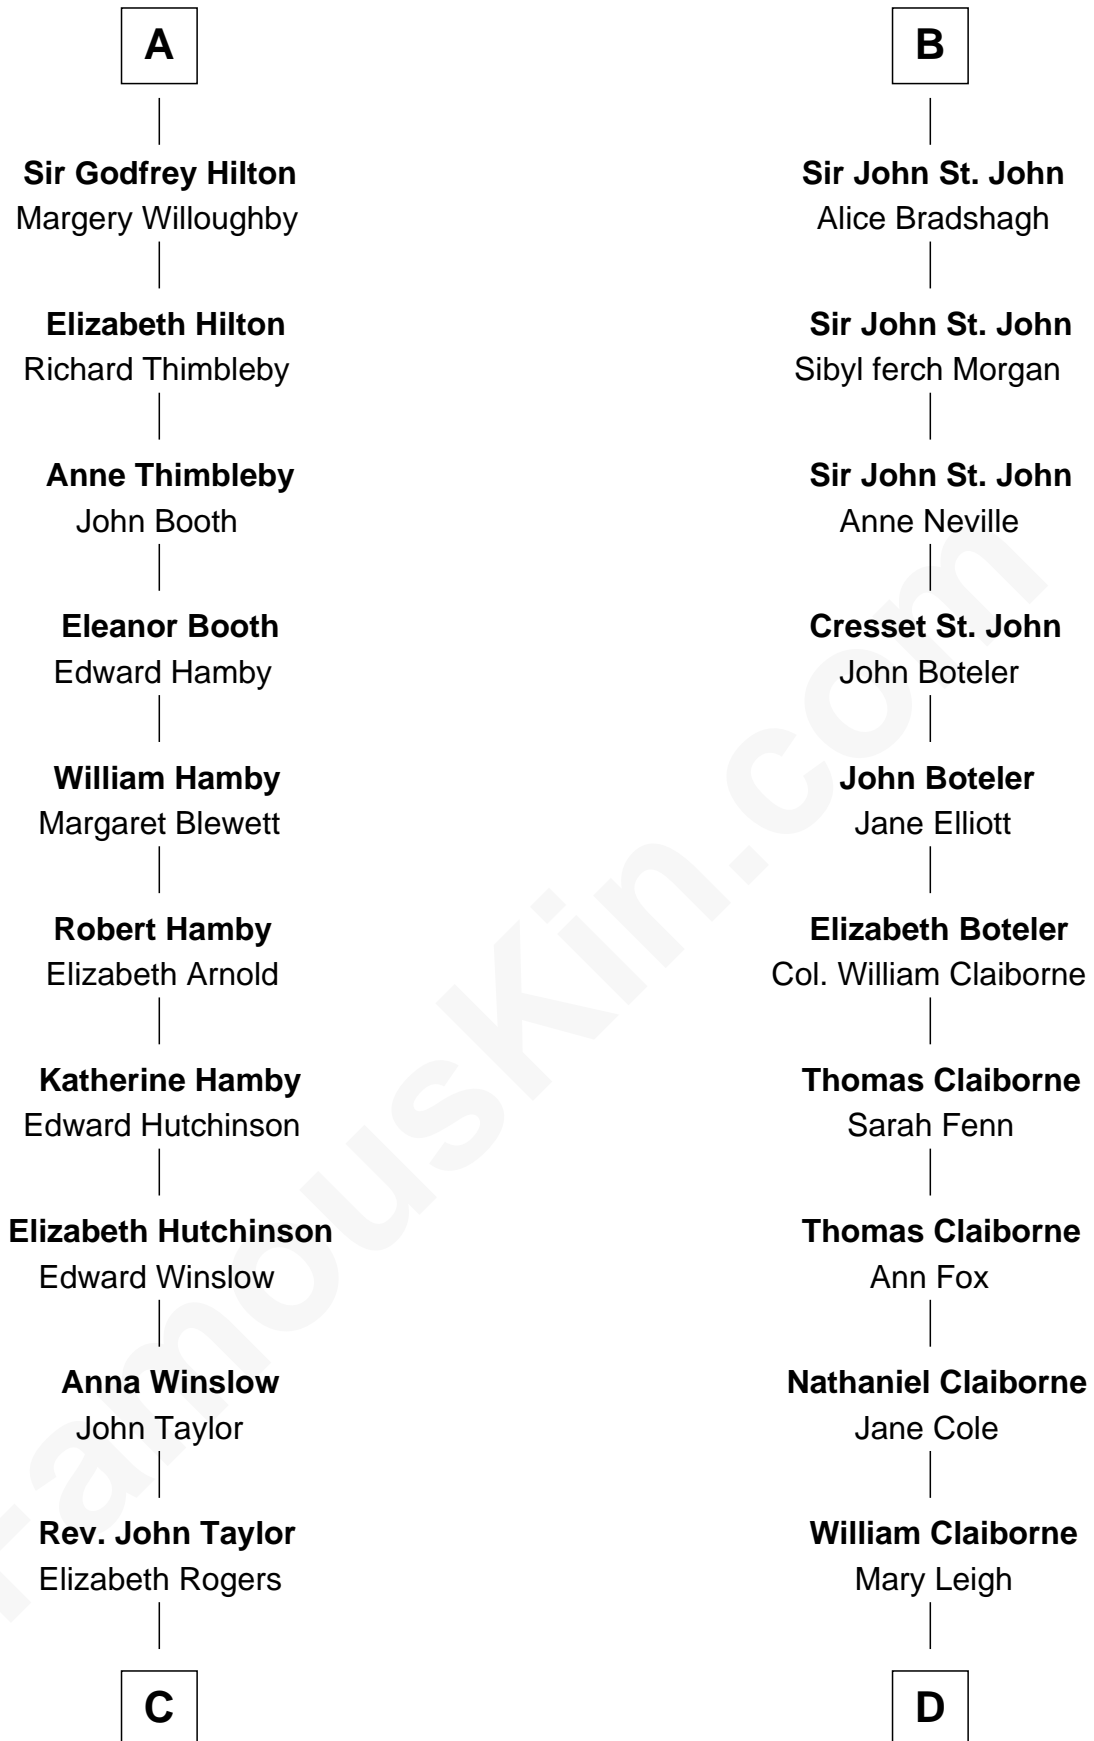

## Relationship Chart of

### Nicholas Gilman

*Signer of the U.S. Constitution*

18th cousin 3 times removed of

### Liz Claiborne

*Fashion Designer and Founder of Liz Claiborne Inc.*

**C**

**Ann Taylor**  
Nicholas Gilman

**Nicholas Gilman**  
*Signer of the U.S. Constitution*

**D**

**William Charles Cole Claiborne**  
Clarisse Duralde