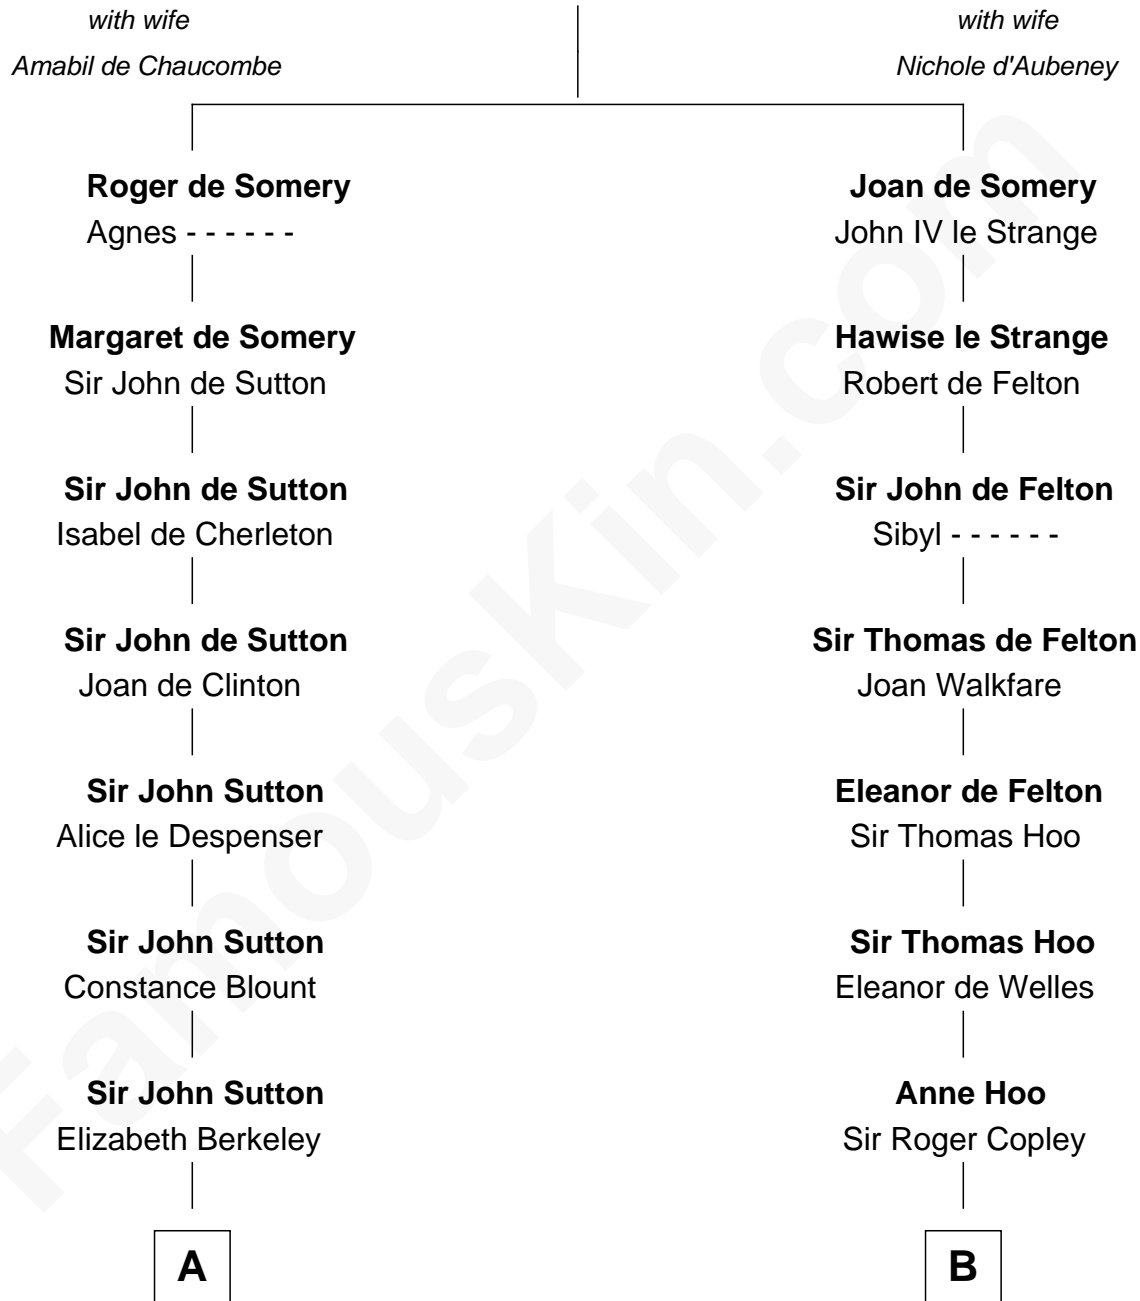

FamousKin.com Relationship Chart of

Nicholas Gilman

Signer of the U.S. Constitution

17th cousin 1 time removed of

William C. C. Claiborne

1st Governor of Louisiana

Sir Roger de Somery

C

—
Ann Taylor
Nicholas Gilman

—
Nicholas Gilman
Signer of the U.S. Constitution

FamousKin.com