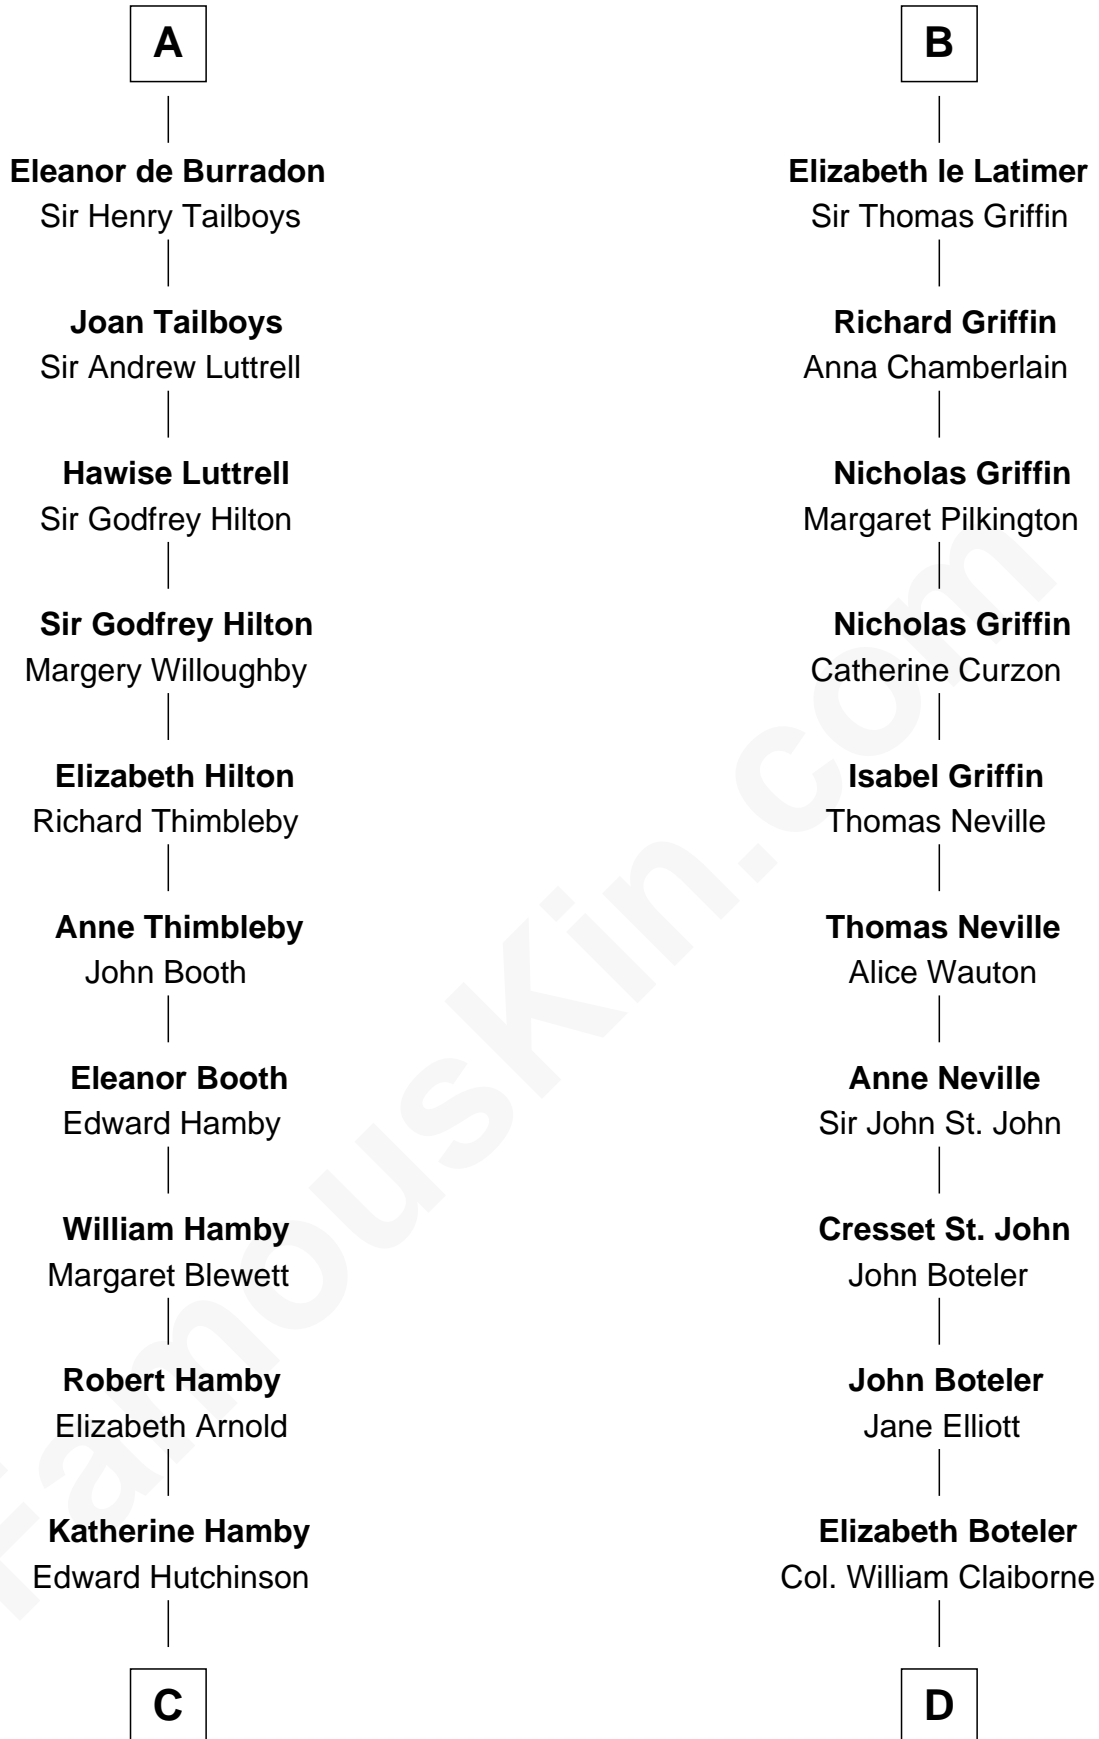

# FamousKin.com Relationship Chart of

**Nicholas Gilman**

*Signer of the U.S. Constitution*

21st cousin of

**William C. C. Claiborne**

*1st Governor of Louisiana*

**C**

**Elizabeth Hutchinson**

Edward Winslow

**Anna Winslow**

John Taylor

**Rev. John Taylor**

Elizabeth Rogers

**Ann Taylor**

Nicholas Gilman

**Nicholas Gilman**