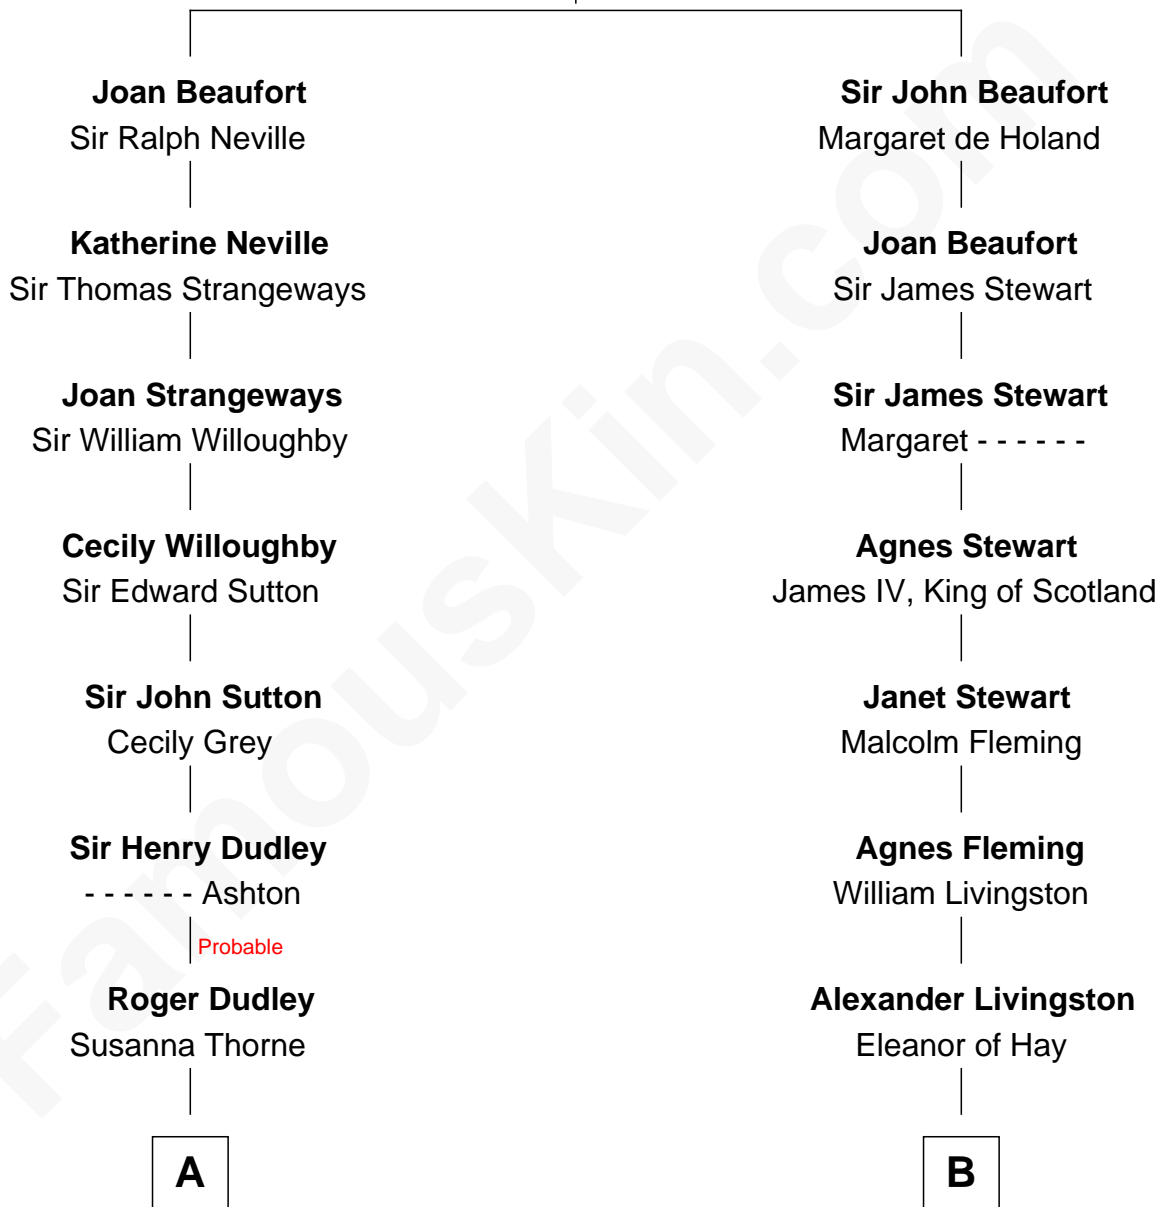

## Relationship Chart of

### Nicholas Gilman

*Signer of the U.S. Constitution*

13th cousin 5 times removed of

### Howard Dean

*79th Governor of Vermont*

**John of Gaunt**

Katherine Roet

C

Andrea Belden Maitland

Howard Brush Dean

Howard Dean