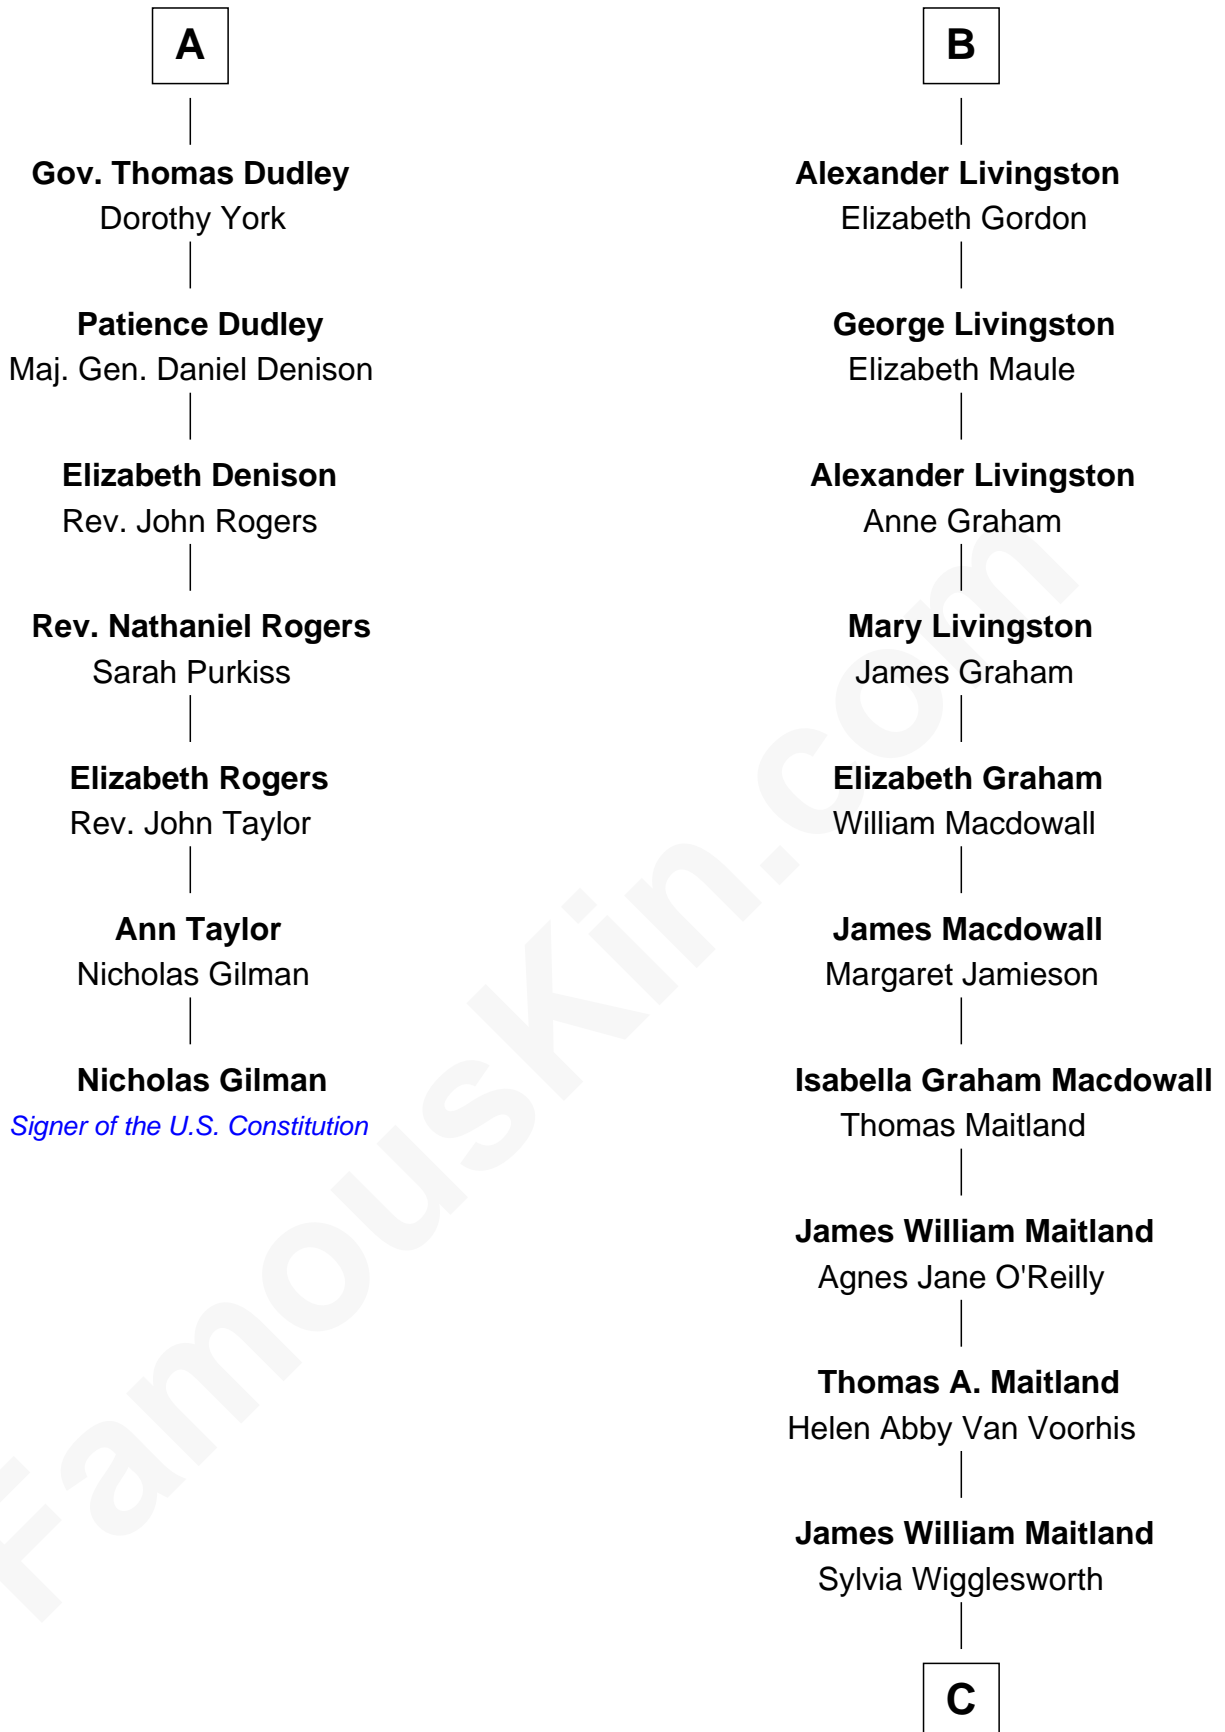

## Relationship Chart of

### Nicholas Gilman

*Signer of the U.S. Constitution*

13th cousin 5 times removed of

### Howard Dean

*79th Governor of Vermont*

**John of Gaunt**

Katherine Roet

C

Andrea Belden Maitland

Howard Brush Dean

Howard Dean