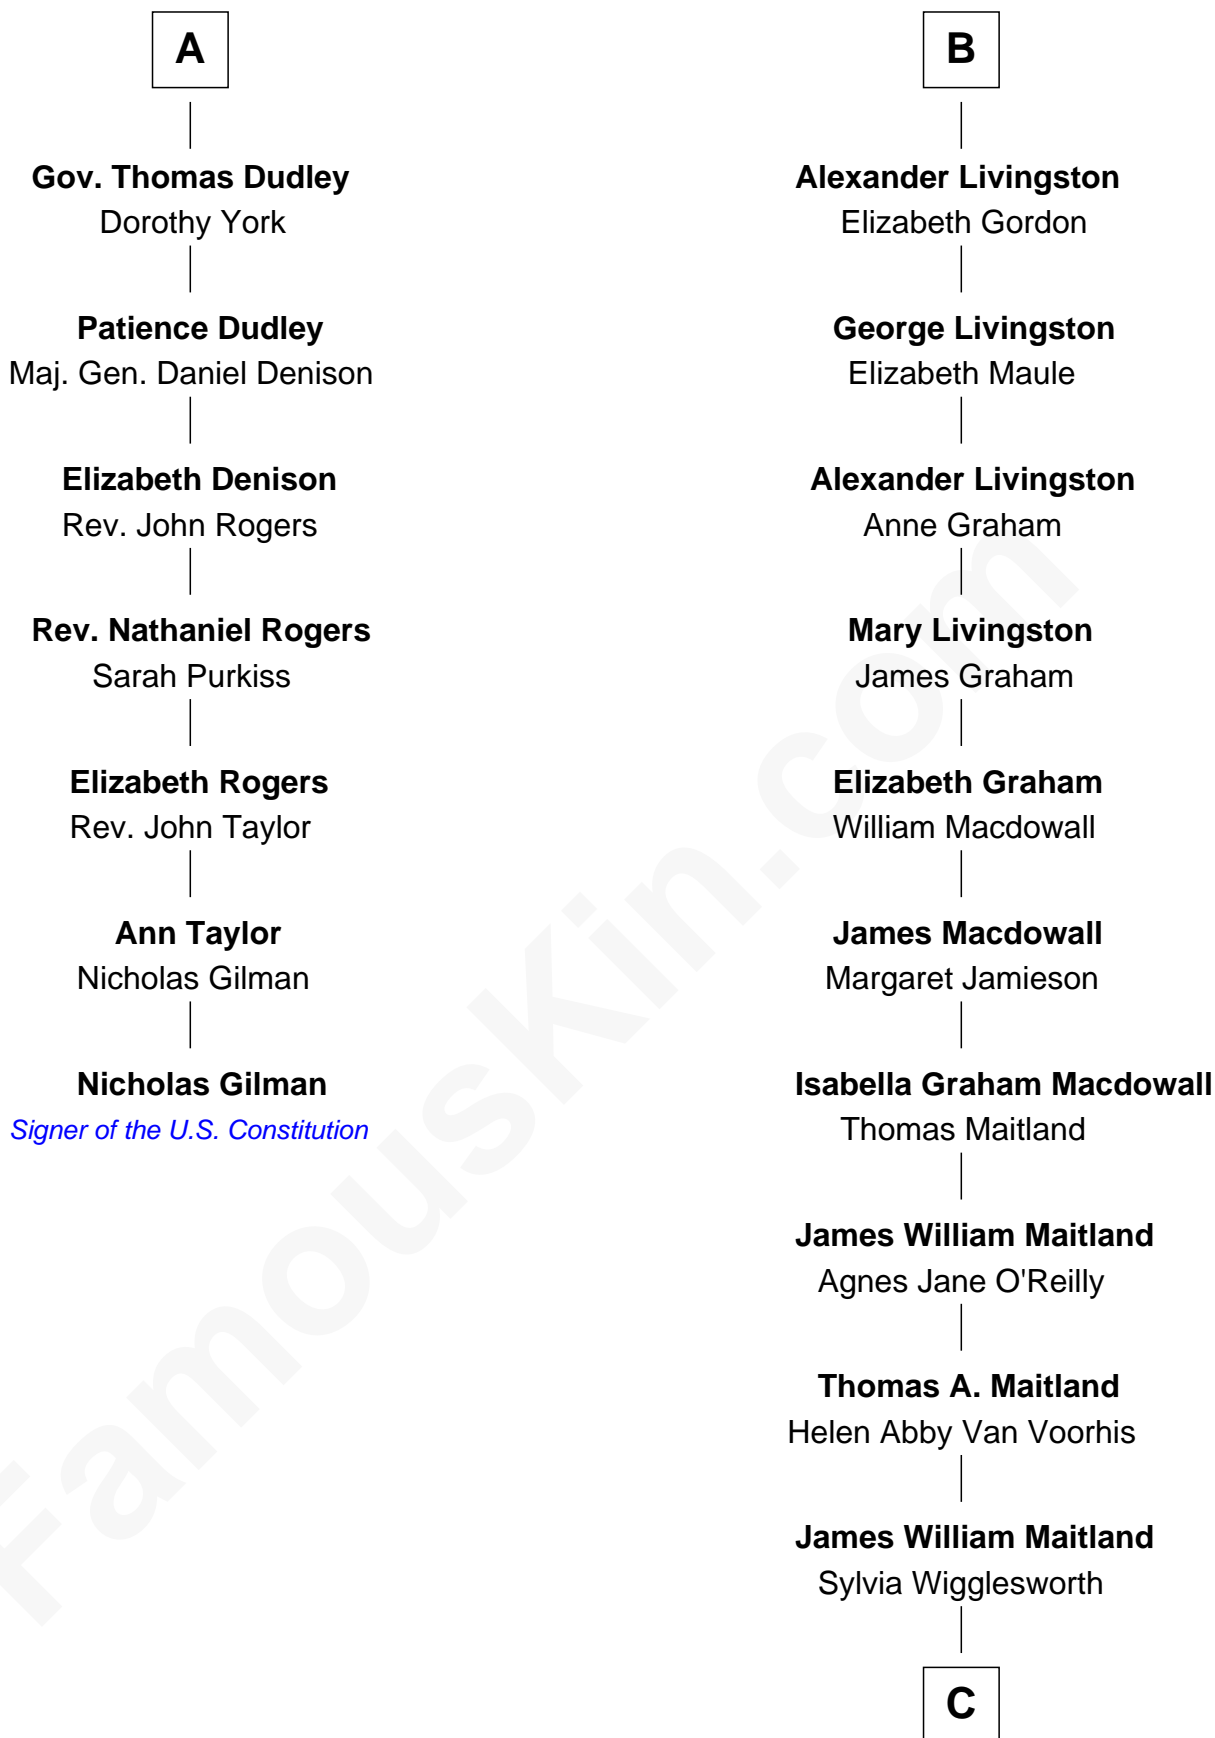

FamousKin.com

Relationship Chart of

Nicholas Gilman

Signer of the U.S. Constitution

13th cousin 5 times removed of

Howard Dean

79th Governor of Vermont

Sir Thomas de Holand

Alice Fitzalan

C

Andrea Belden Maitland

Howard Brush Dean

Howard Dean

79th Governor of Vermont

FamousKin.com