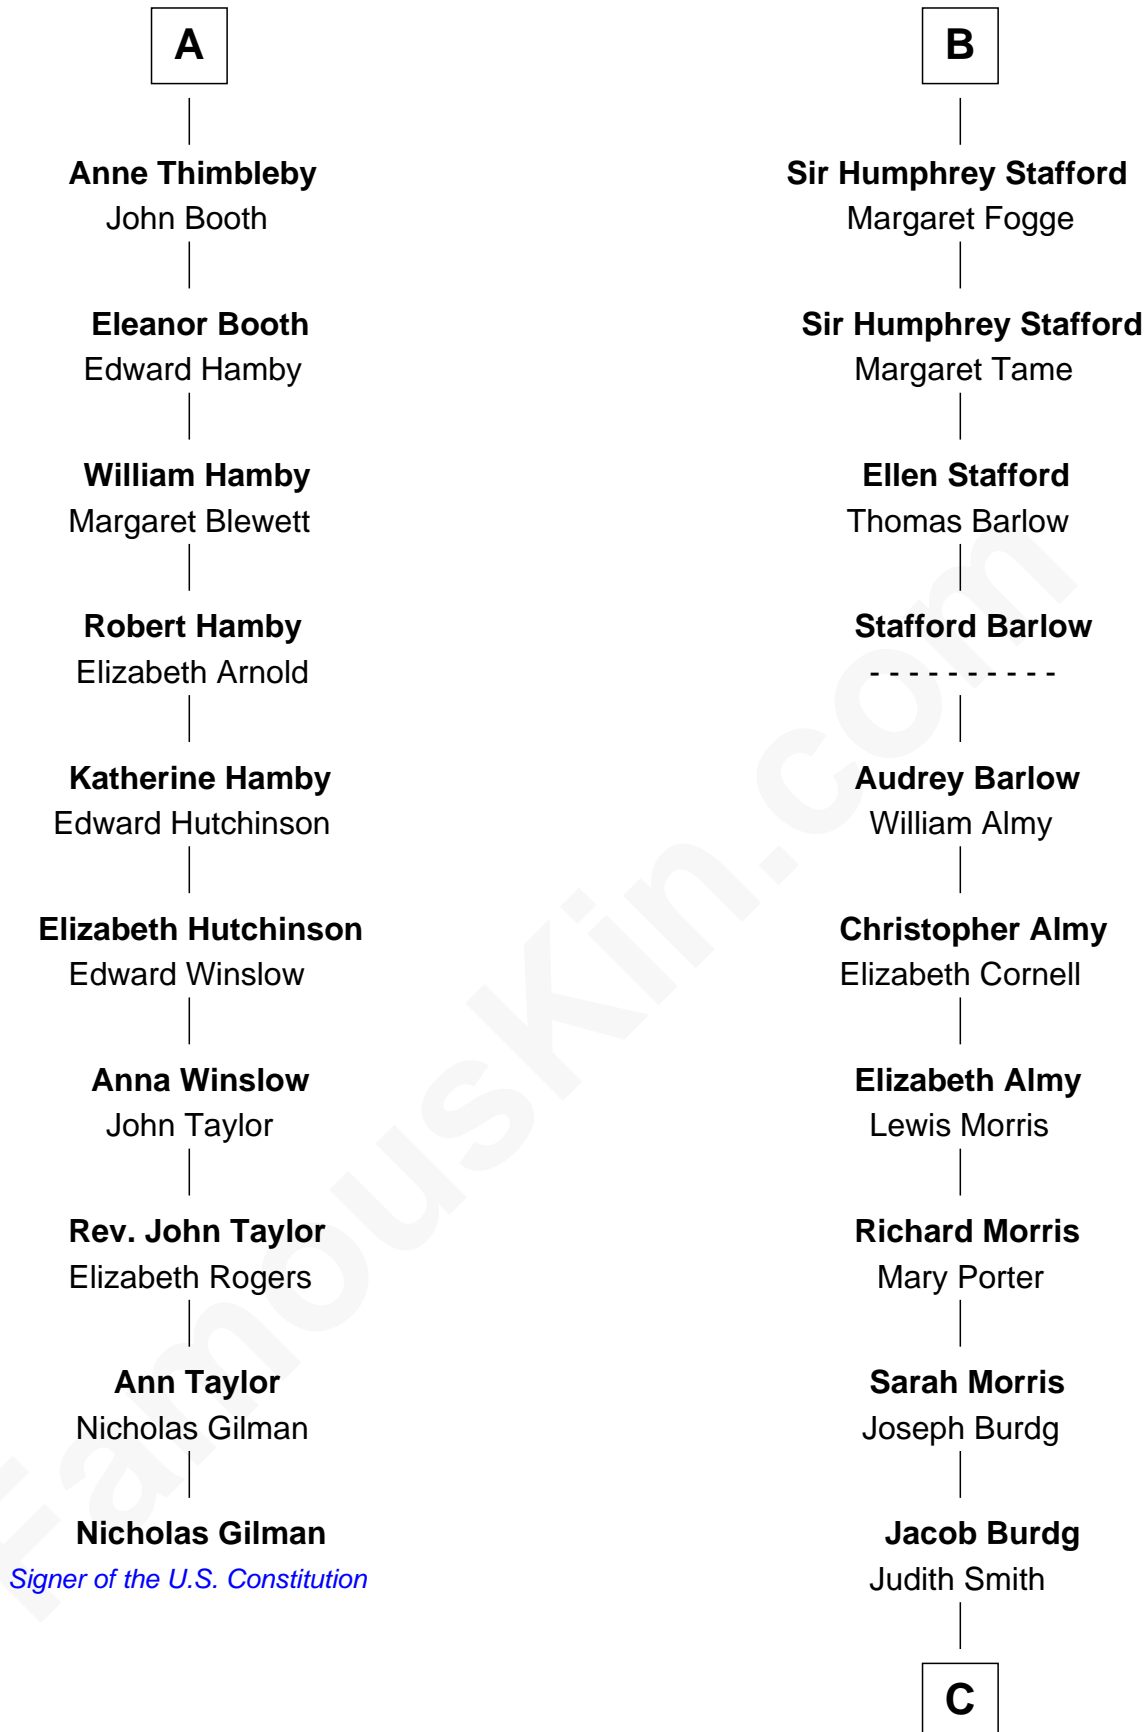

FamousKin.com Relationship Chart of

Nicholas Gilman

Signer of the U.S. Constitution

16th cousin 5 times removed of

Richard Nixon

37th U.S. President

John de Botetourte

Maud FitzThomas

C

—
Jacob Burdg

Miriam Matthews

—
Oliver Burdg

Jane M. Hemingway

—
Almira Park Burdg

Franklin Milhous

—
Hannah Milhous

Francis Anthony Nixon

—
Richard Nixon

37th U.S. President

FamousKin.com