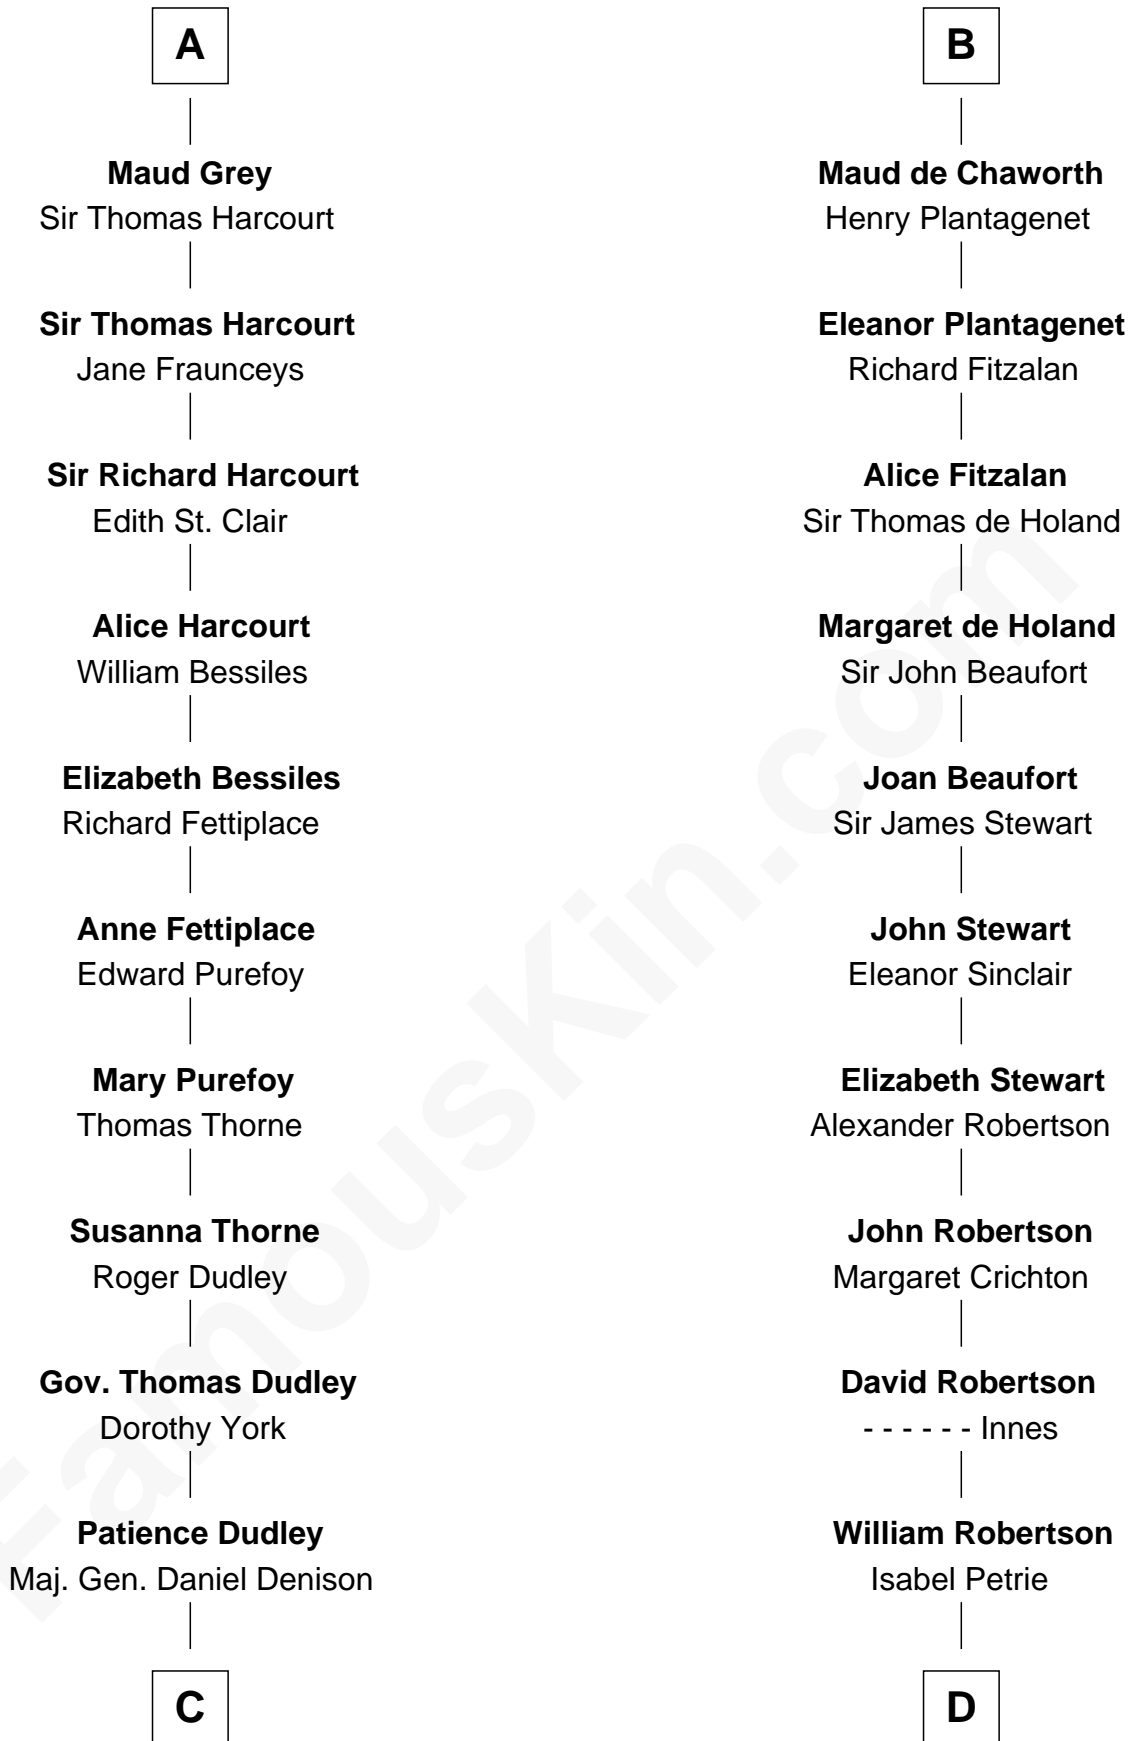

# FamousKin.com Relationship Chart of

**Nicholas Gilman**

*Signer of the U.S. Constitution*

20th cousin 1 time removed of

**Patrick Henry**

*1st and 6th Governor of Virginia*

**C**

**Elizabeth Denison**

Rev. John Rogers

**Rev. Nathaniel Rogers**

Sarah Purkiss

**Elizabeth Rogers**

Rev. John Taylor

**Ann Taylor**

Nicholas Gilman

**Nicholas Gilman**

*Signer of the U.S. Constitution*

**D**

**William Robertson**

Margaret Mitchell

**Jean Robertson**

Alexander Henry

**John Henry**

Mrs. Sarah Winston Syme