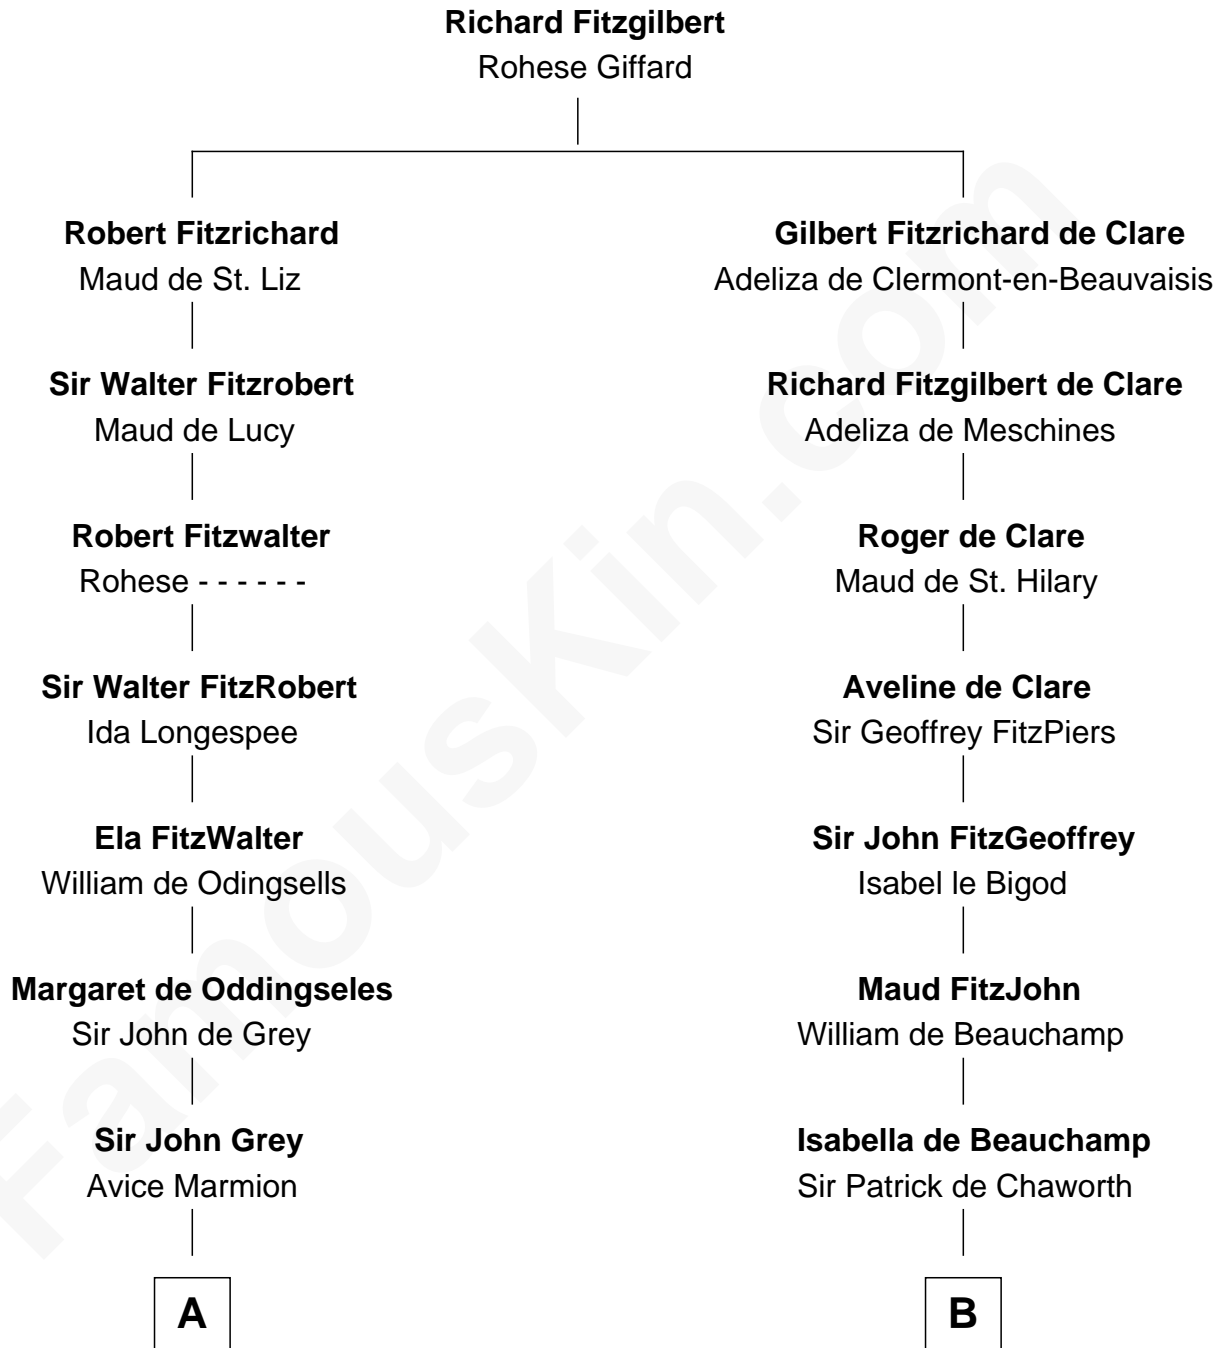

# FamousKin.com Relationship Chart of

**Nicholas Gilman**

*Signer of the U.S. Constitution*

20th cousin 1 time removed of

**Patrick Henry**

*1st and 6th Governor of Virginia*

**C**

**Elizabeth Denison**

Rev. John Rogers

**Rev. Nathaniel Rogers**

Sarah Purkiss

**Elizabeth Rogers**

Rev. John Taylor

**Ann Taylor**

Nicholas Gilman

**Nicholas Gilman**