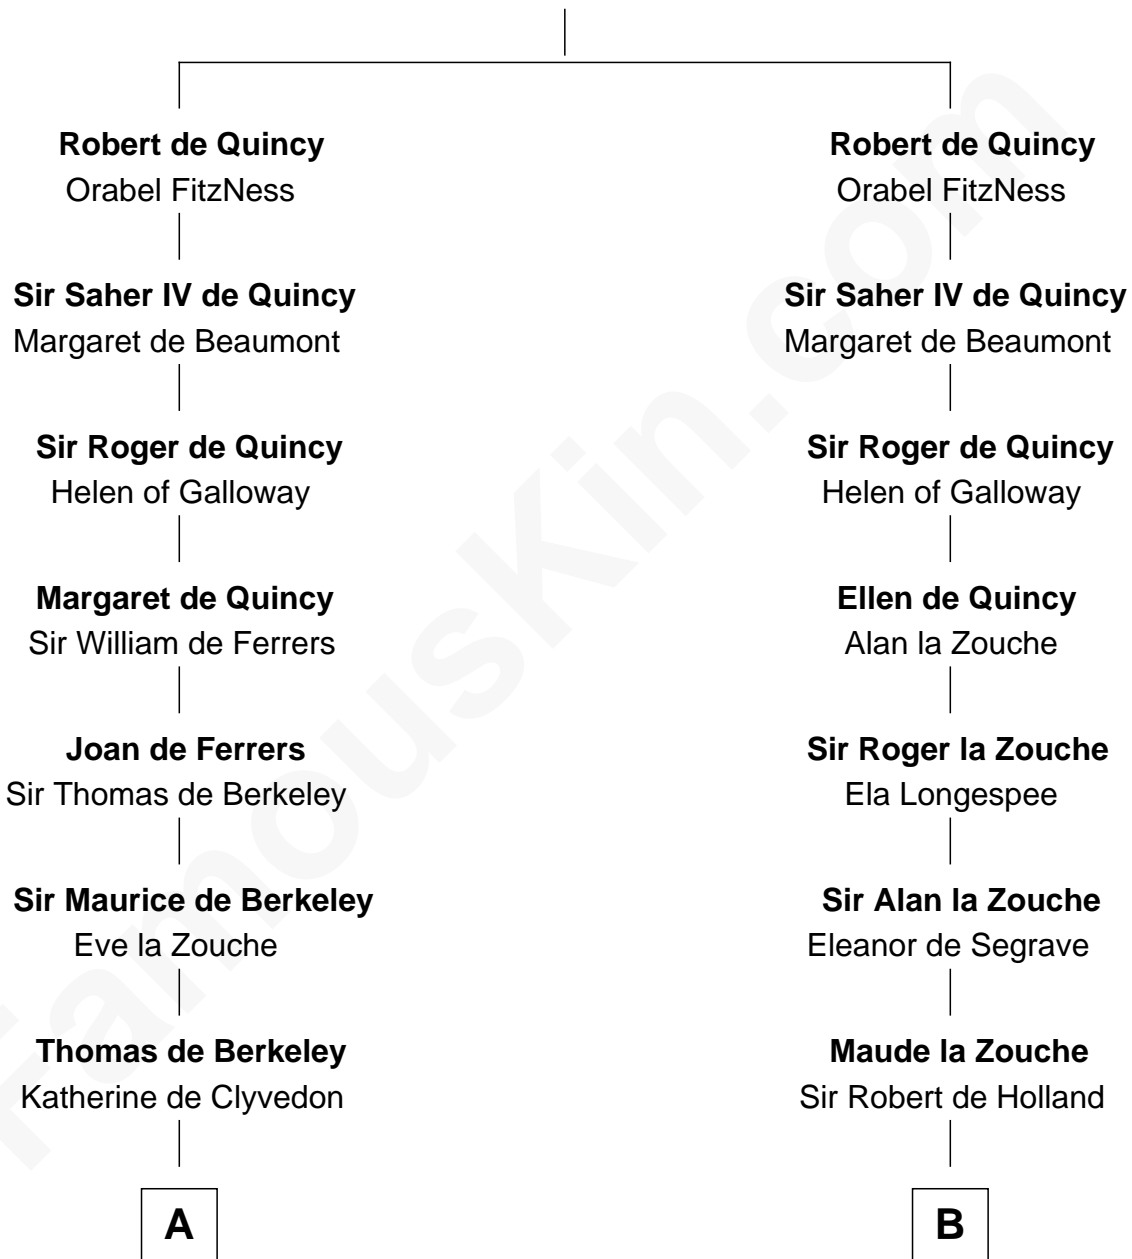

Saher I de Quincy

Maud de St. Liz