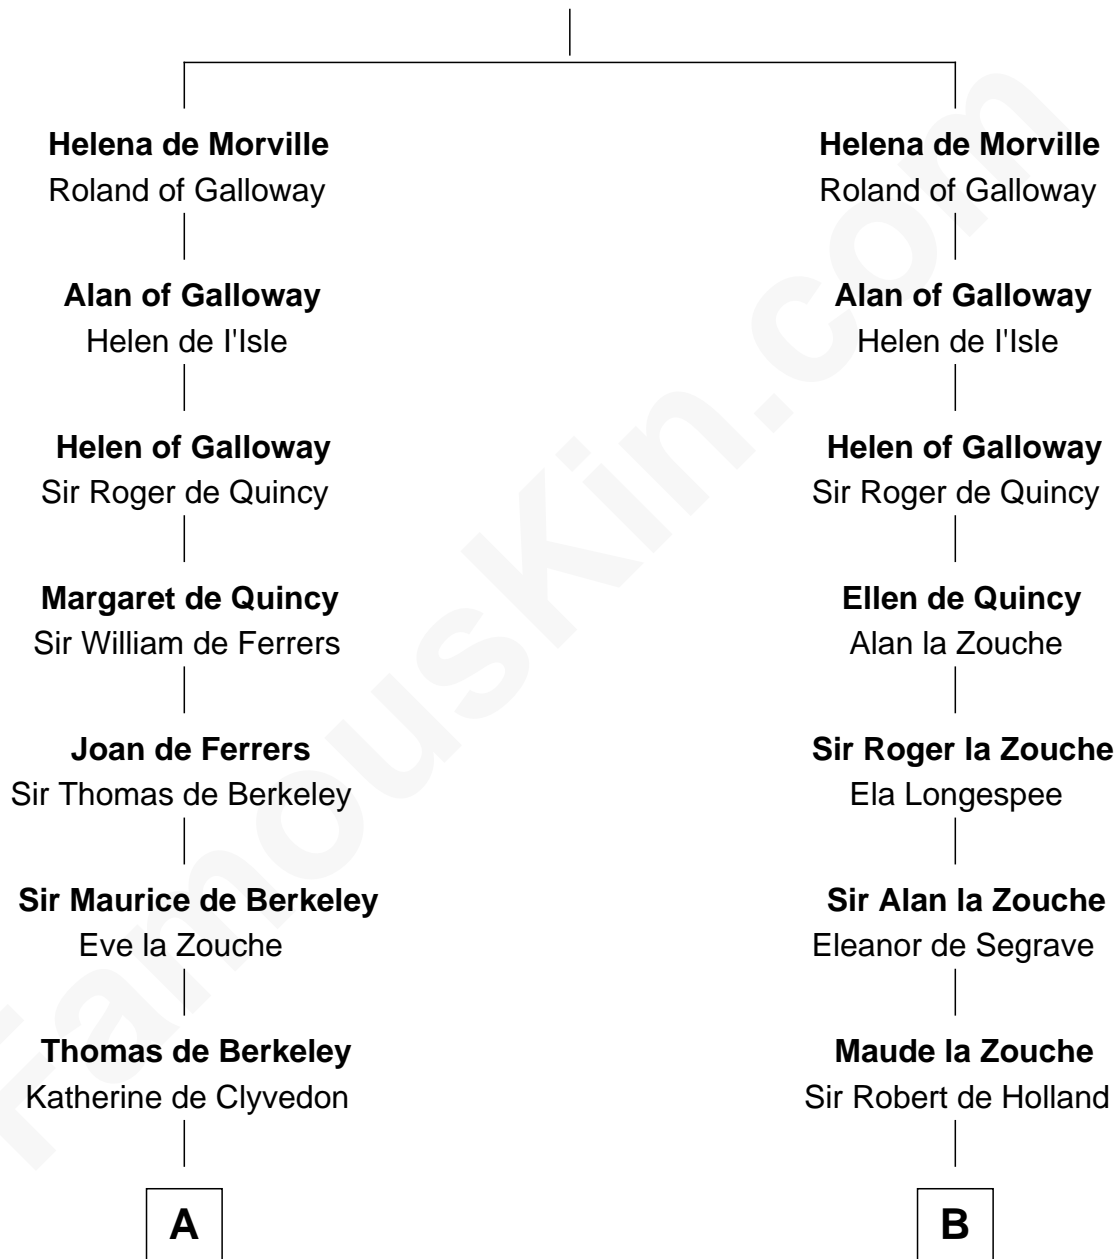

Richard de Morville

Avice of Lancaster