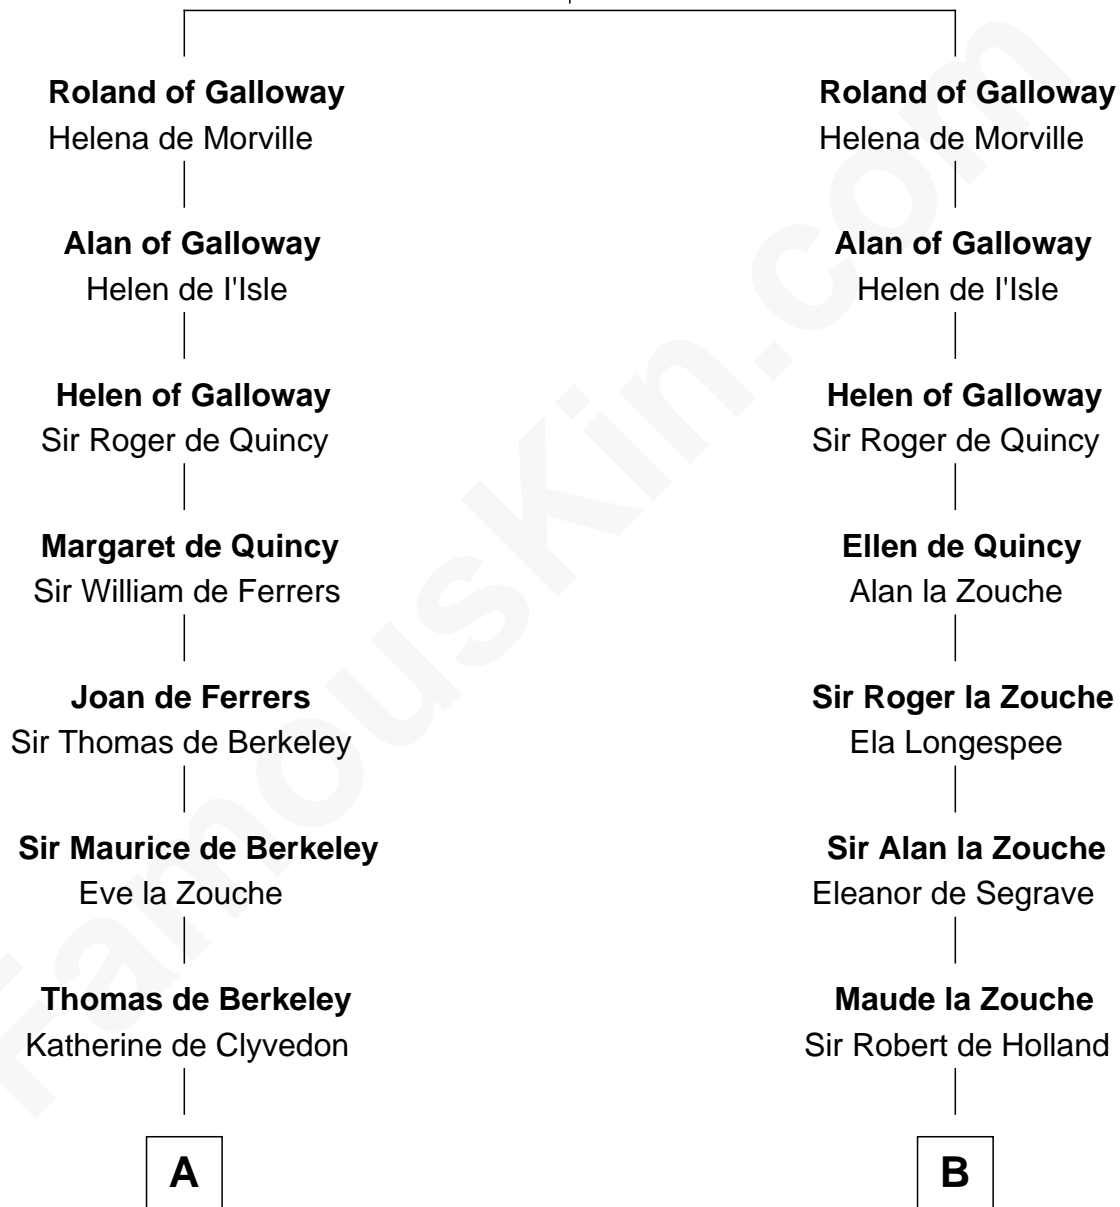

## Relationship Chart of

### Nicholas Gilman

*Signer of the U.S. Constitution*

19th cousin 1 time removed of

### Patrick Henry

*1st and 6th Governor of Virginia*

**Uhtred of Galloway**

Gunnild of Dunbar

**C**

**Rev. Nathaniel Rogers**

Sarah Purkiss

**Elizabeth Rogers**