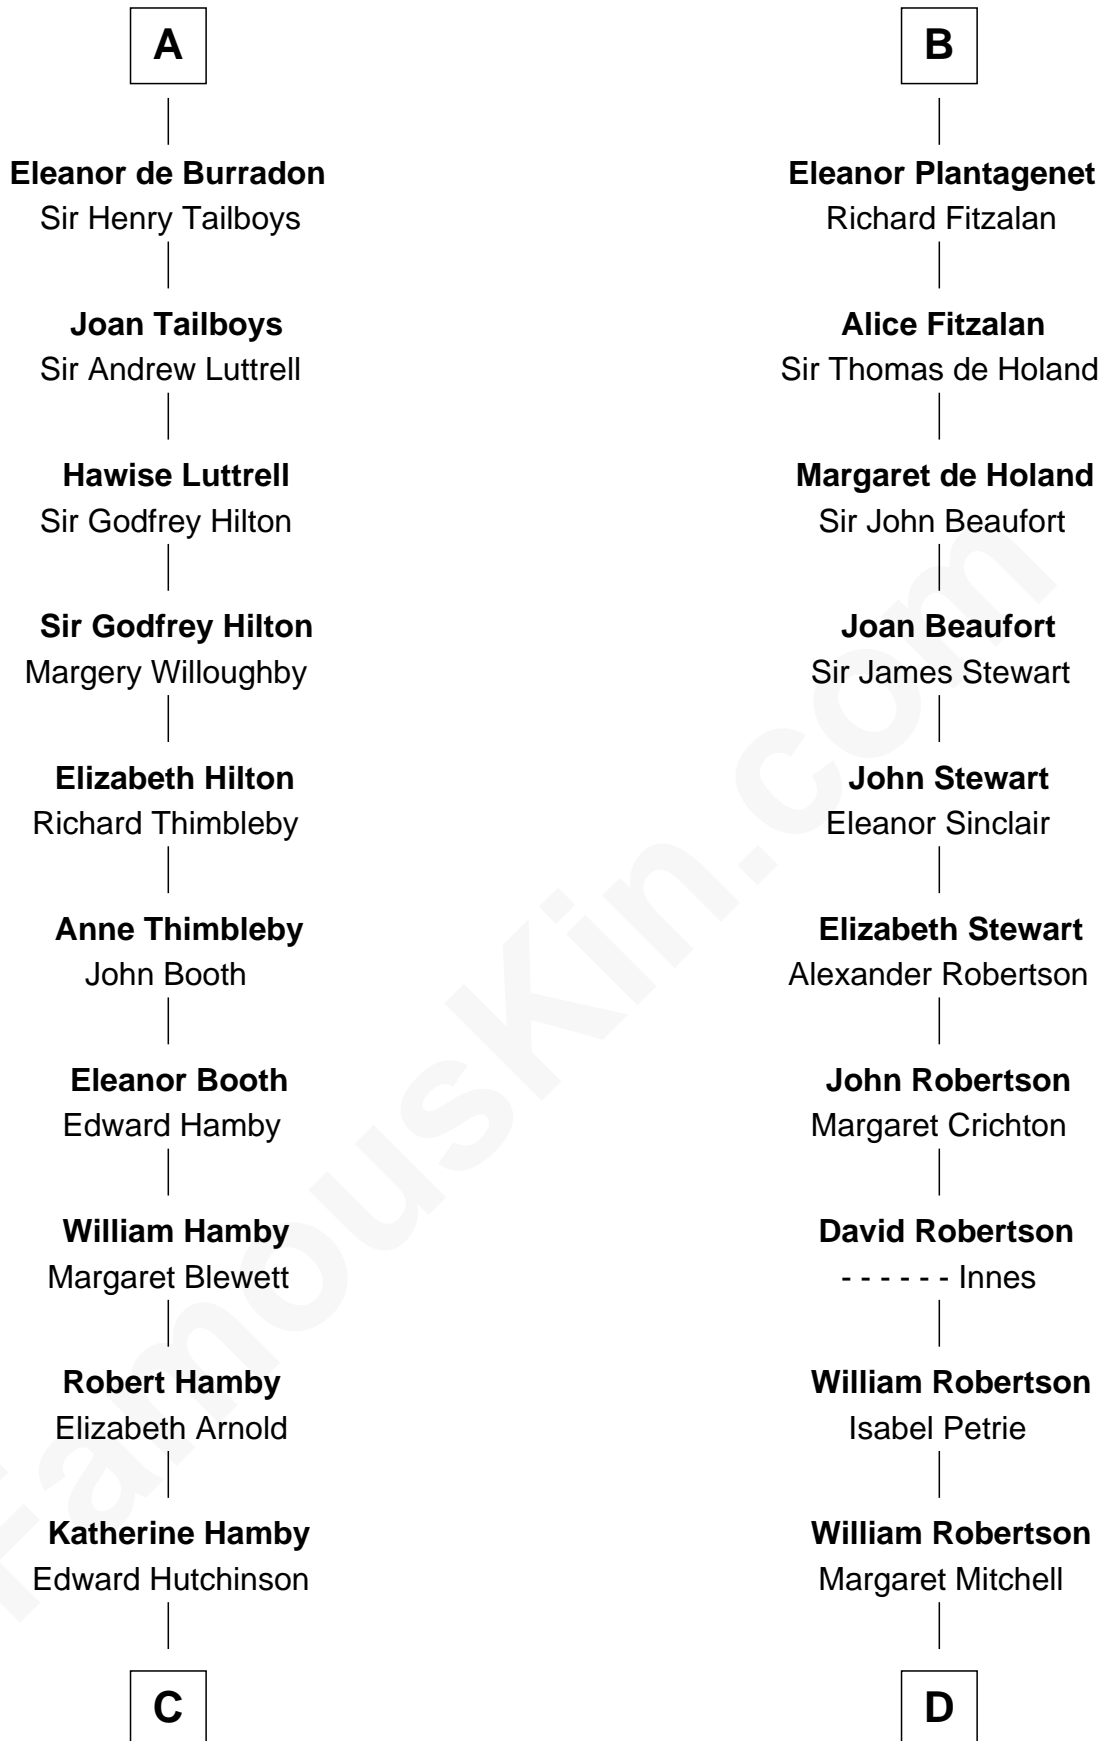

**FamousKin.com**  
**Relationship Chart of**  
**Nicholas Gilman**

*Signer of the U.S. Constitution*

**19th cousin 2 times removed of**

**Patrick Henry**

*1st and 6th Governor of Virginia*

**C**

**Elizabeth Hutchinson**

Edward Winslow

**Anna Winslow**

John Taylor

**Rev. John Taylor**

Elizabeth Rogers

**Ann Taylor**

Nicholas Gilman

**Nicholas Gilman**