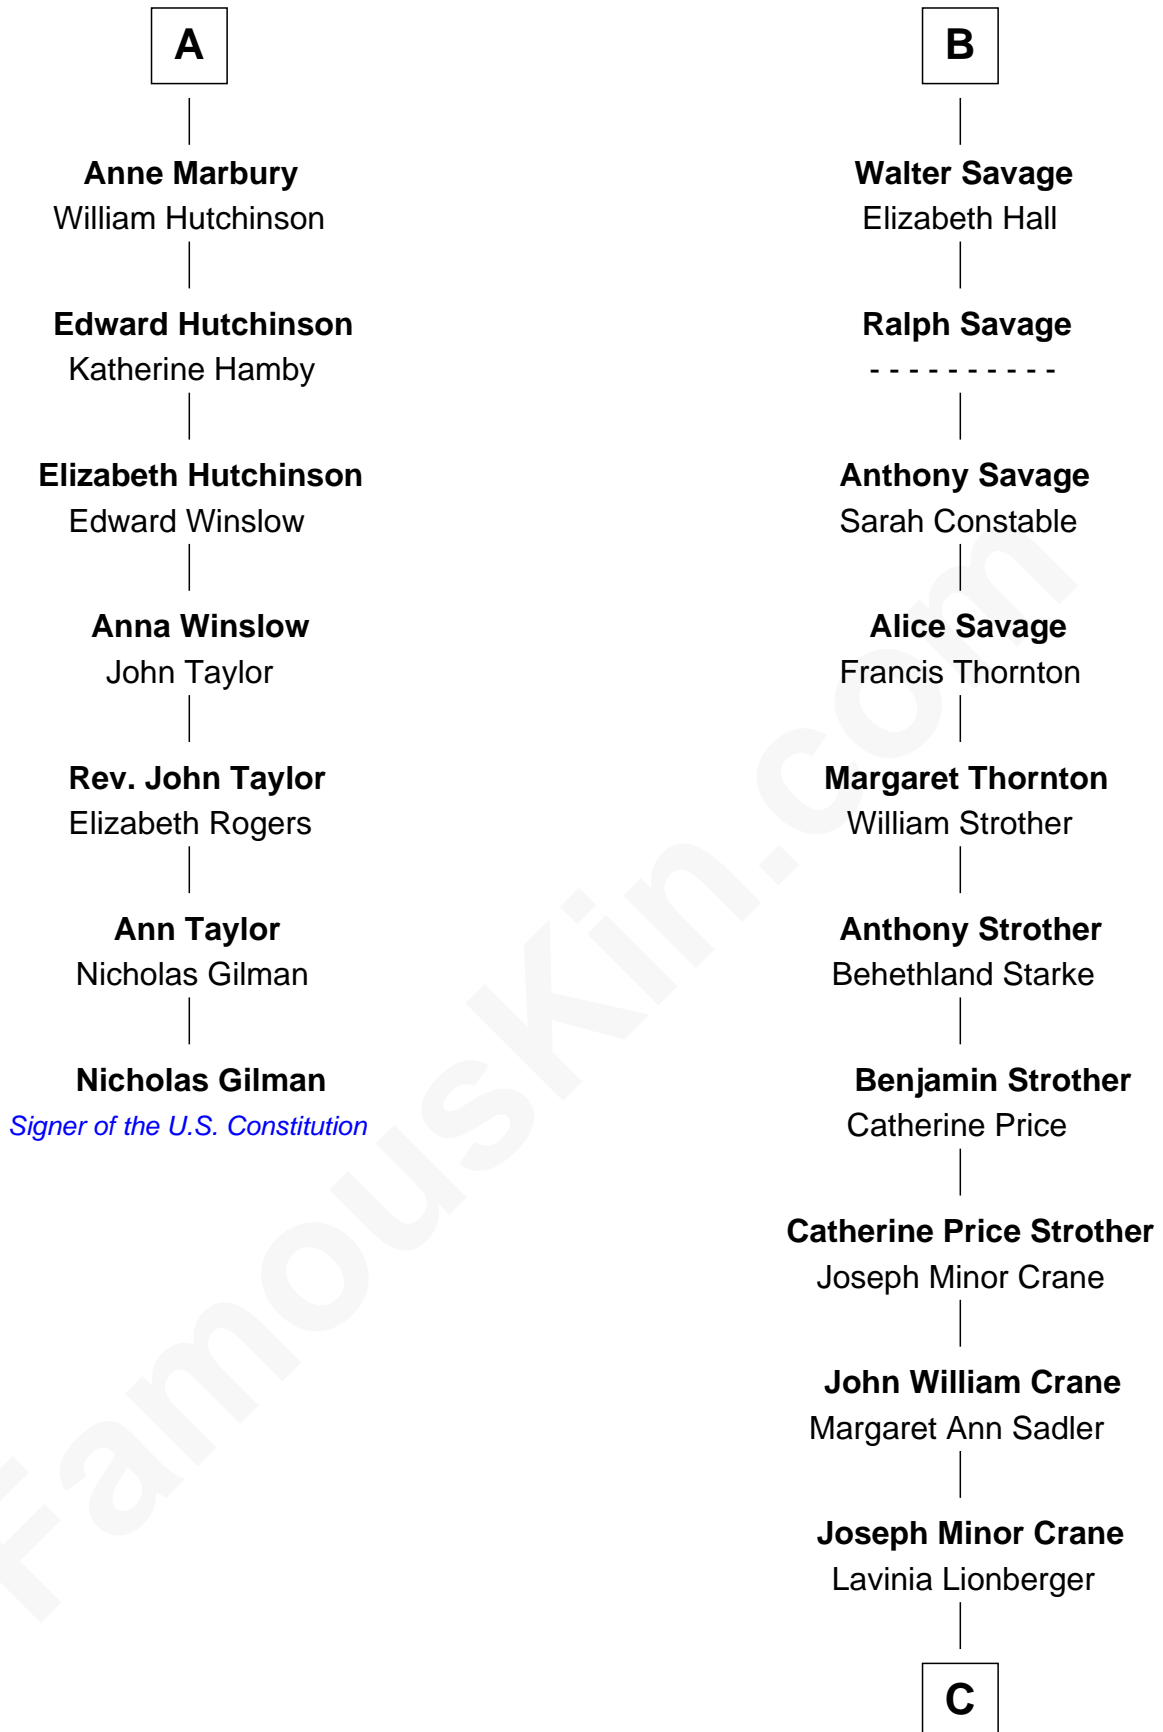

FamousKin.com Relationship Chart of

Nicholas Gilman

Signer of the U.S. Constitution

13th cousin 5 times removed of

Randolph Scott

Movie Actor

Robert de Ferrers
Margaret Despencer

Phillippa Ferrers
Sir Thomas Greene

Elizabeth Greene
William Raleigh

Sir Edward Raleigh
Margaret Verney

Sir Edward Raleigh
Anne Chamberlayne

Bridget Raleigh
Sir John Cope

Elizabeth Cope
John Dryden

Bridget Dryden
Rev. Francis Marbury

A

Sir Edmund Ferrers
Ellen Roche

Margaret Ferrers
John de Beauchamp

Sir Richard de Beauchamp
Elizabeth Stafford

Anne de Beauchamp
Sir Richard Lygon

Sir Richard Lygon
Margaret Greville

Anne Lygon
Sir Christopher Savage

Francis Savage
Anne Sheldon

B

C

Lucy Lionberger Crane

George Grant Scott

Randolph Scott

Movie Actor

FamousKin.com