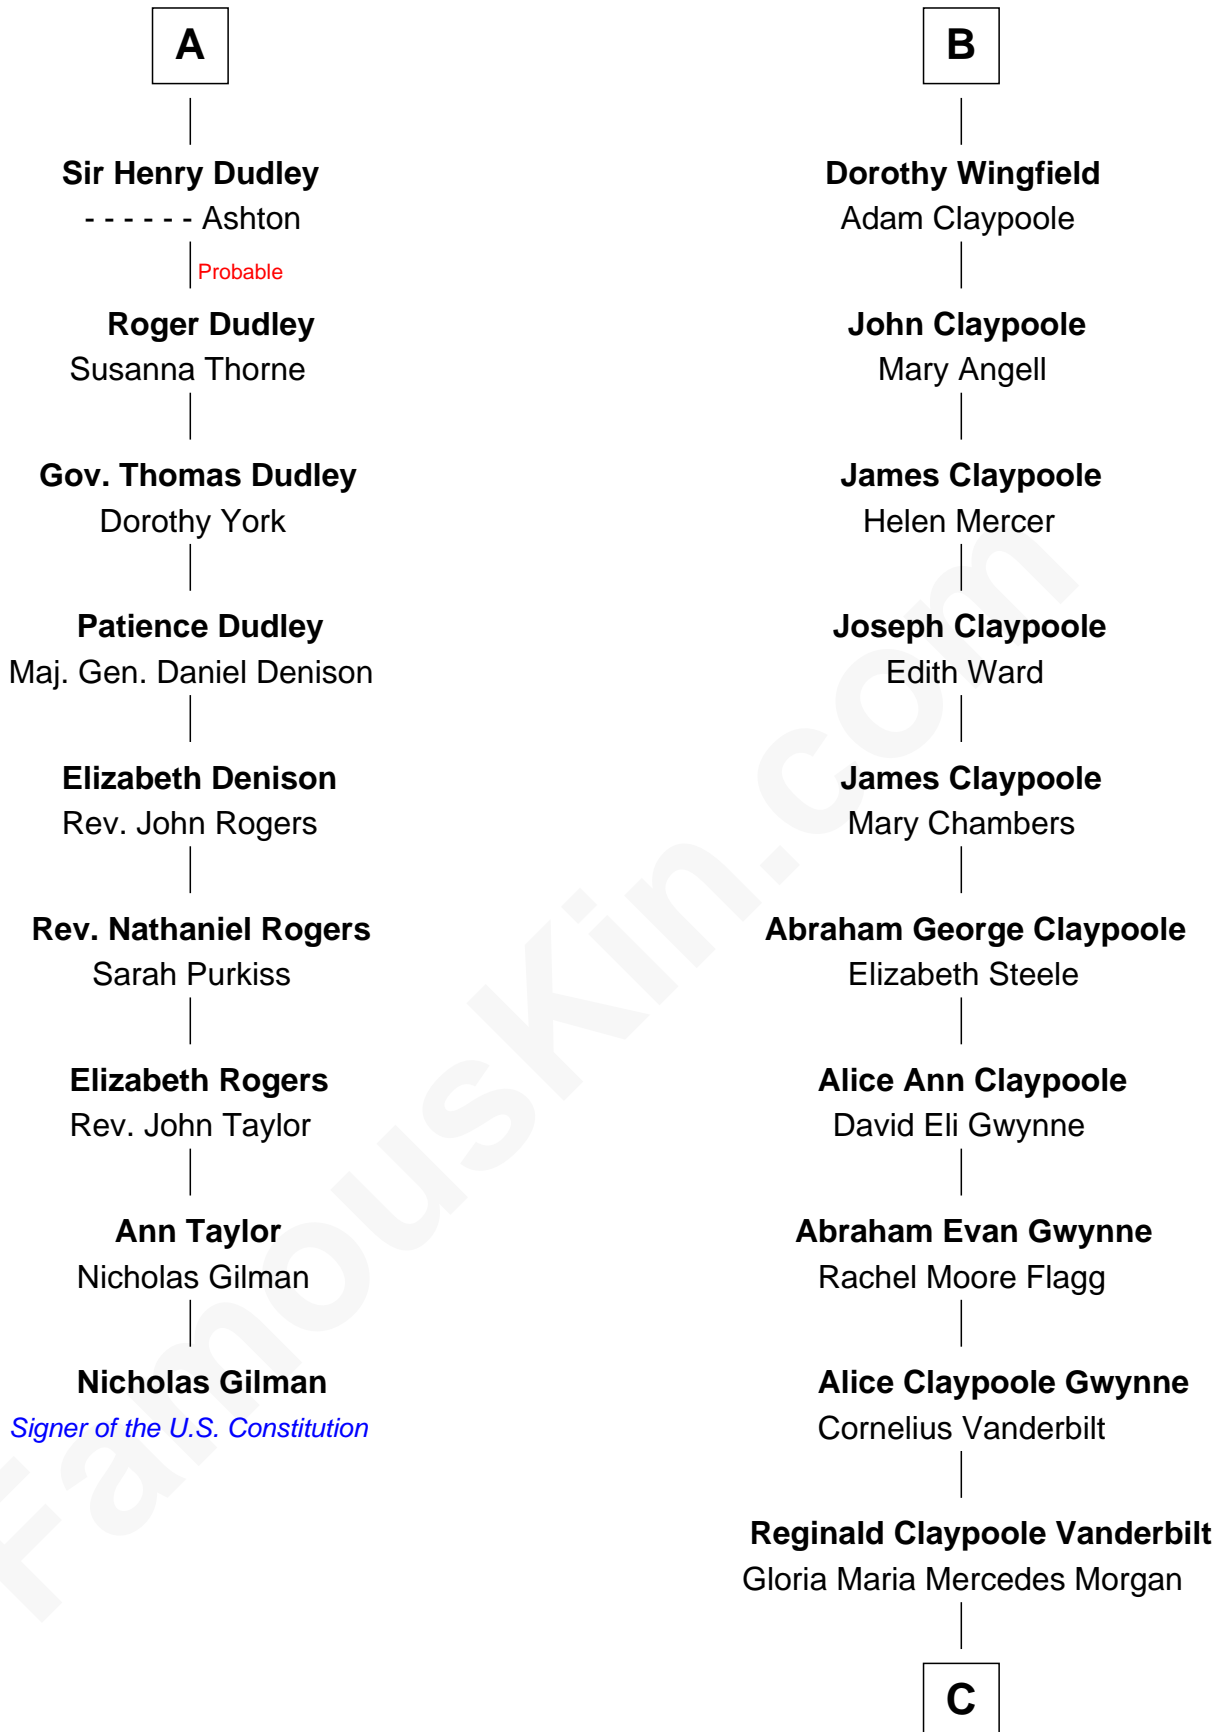

### Nicholas Gilman

*Signer of the U.S. Constitution*

15th cousin 3 times removed of

**Anderson Cooper**  
*Television Journalist*

**Edmund Fitzalan**  
Alice de Warenne

**Richard Fitzalan**  
Eleanor Plantagenet

**Alice Fitzalan**  
Sir Thomas de Holand

**Eleanor Holand**  
Edward Cherleton

**Joyce Cherleton**  
Sir John Tiptoft

**Joyce Tiptoft**  
Sir Edmund Sutton

**Sir Edward Sutton**  
Cecily Willoughby

**Sir John Sutton**  
Cecily Grey

**A**

**Richard Fitzalan**  
Eleanor Plantagenet

**Sir Richard Fitzalan**  
Elizabeth de Bohun

**Elizabeth Fitzalan**  
Sir Robert Goushill

**Elizabeth Goushill**  
Sir Robert Wingfield

**Sir Henry Wingfield**  
Elizabeth Rookes

**Robert Wingfield**  
Margery Quarles

**Robert Wingfield**  
Elizabeth Cecil

**B**

C

**Gloria Laura Morgan Vanderbilt**

Wyatt Emory Cooper

**Anderson Cooper**

*Television Journalist*