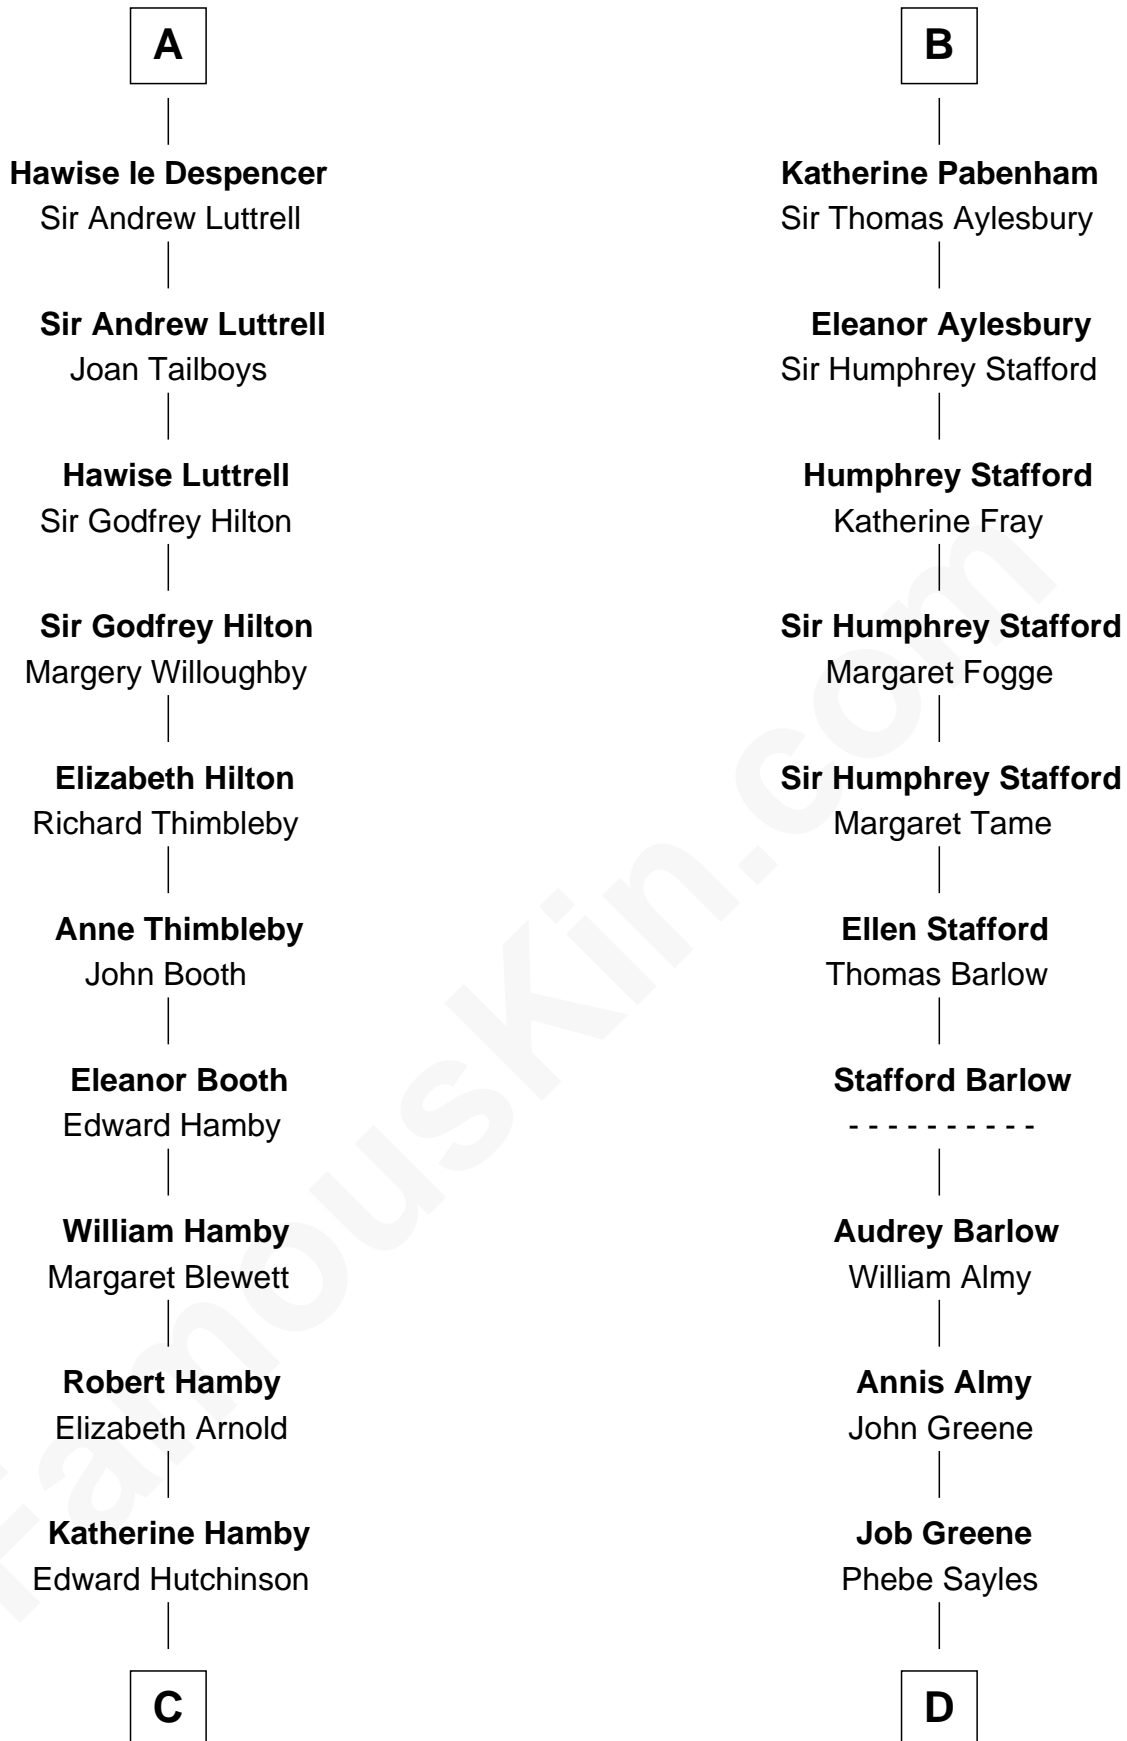

Walter de Fauconberge

Isabella de Beauchamp

Sir Hugh le Despencer

Anice de Fauconberge

Sir Nicholas Engaine

Sir Philip le Despencer

Margaret de Goushill

Sir John d'Engaine

Joan Peveral

Sir Philip le Despencer

Joan de Cobham

Elizabeth d'Engaine

Sir Laurence de Pabenham

A

B

C

Elizabeth Hutchinson

Edward Winslow

Anna Winslow

John Taylor

Rev. John Taylor

Elizabeth Rogers

Ann Taylor

Nicholas Gilman

Nicholas Gilman

Signer of the U.S. Constitution

D

Deborah Greene

Simon Ray

Anna Ray

Samuel Ward

Samuel Ward