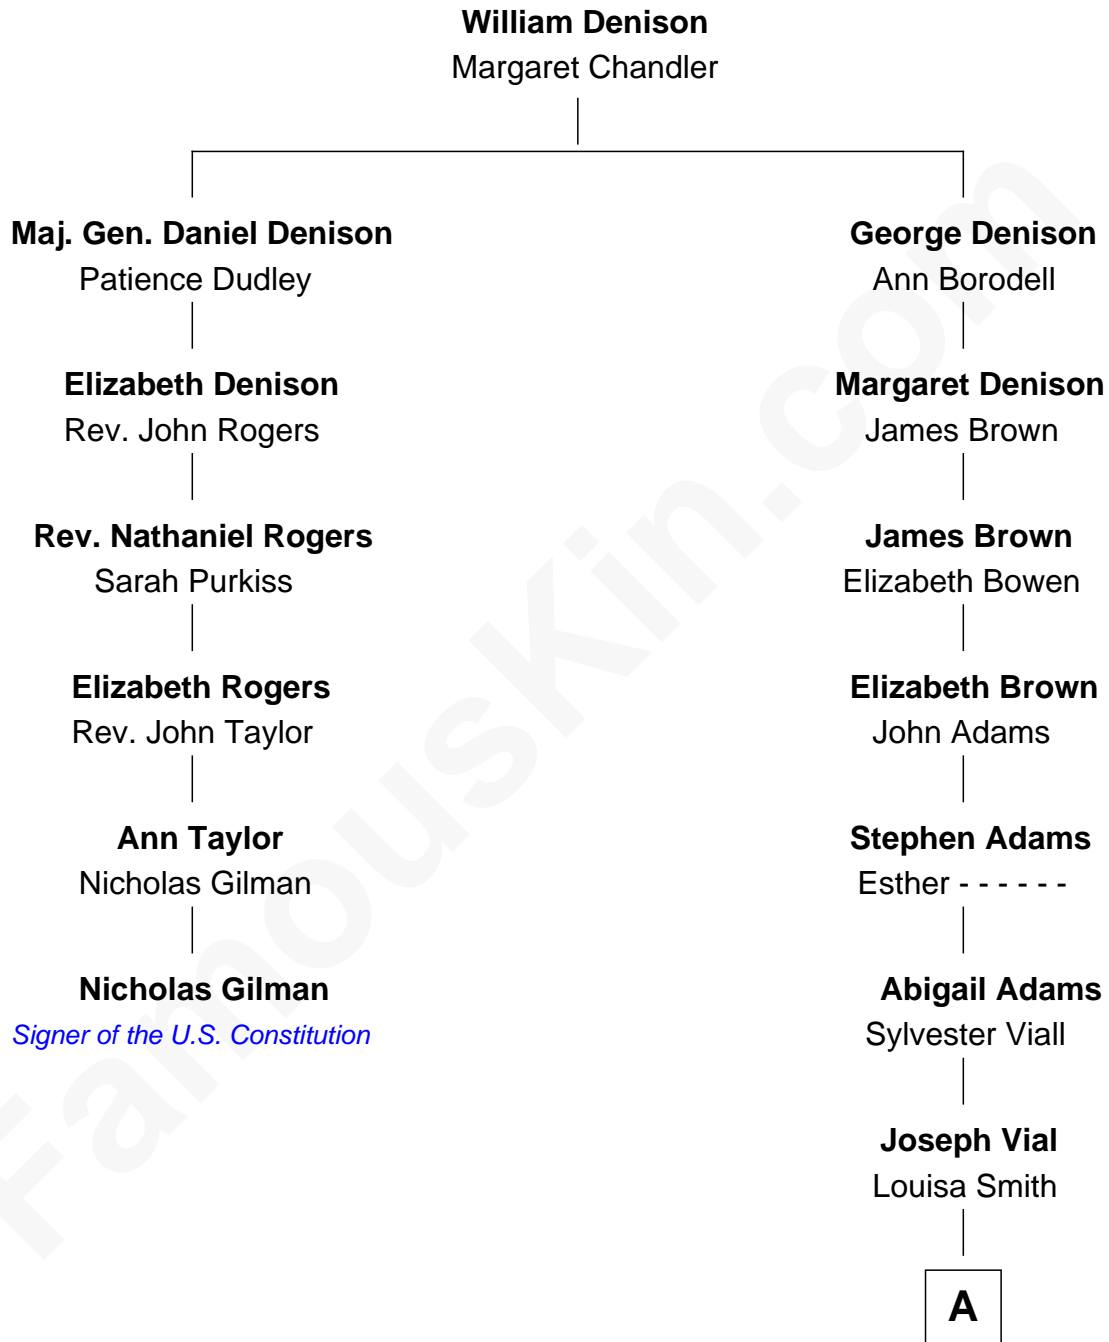

FamousKin.com Relationship Chart of Nicholas Gilman

Signer of the U.S. Constitution

5th cousin 7 times removed of

Kate Upton

Sports Illustrated Swimsuit Cover Model

A

Samuel Vial

Margaret McNaughton

George McNaughton Vial

Emma Frost Goodrich

Charles Henry Vial

Margaret Hastings Tyler

Elizabeth Brooks Vial

Stephen Edward Upton

Jefferson Matthew Upton

Shelley Fawn Davis