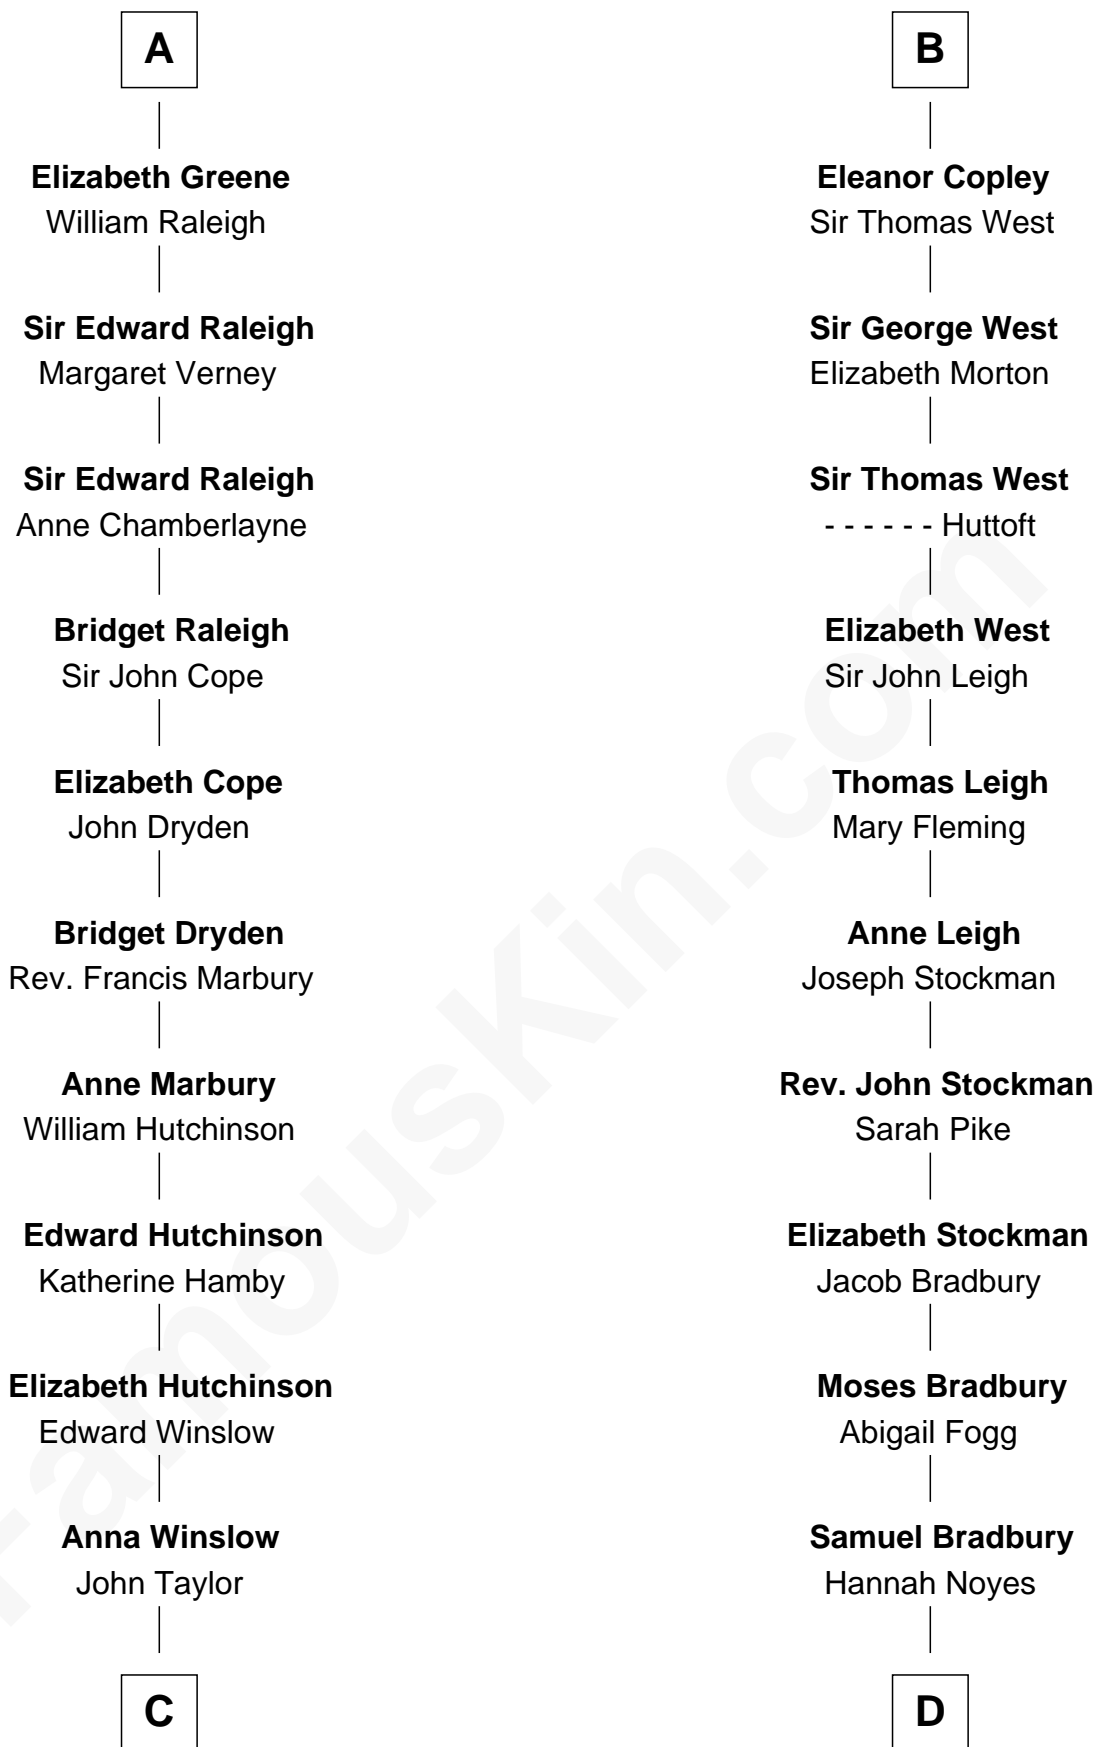

## Relationship Chart of

### Nicholas Gilman

*Signer of the U.S. Constitution*

19th cousin 2 times removed of

### Ray Bradbury

*Author of The Martian Chronicles*

**C**

**Rev. John Taylor**

Elizabeth Rogers

**Ann Taylor**

Nicholas Gilman

**Nicholas Gilman**