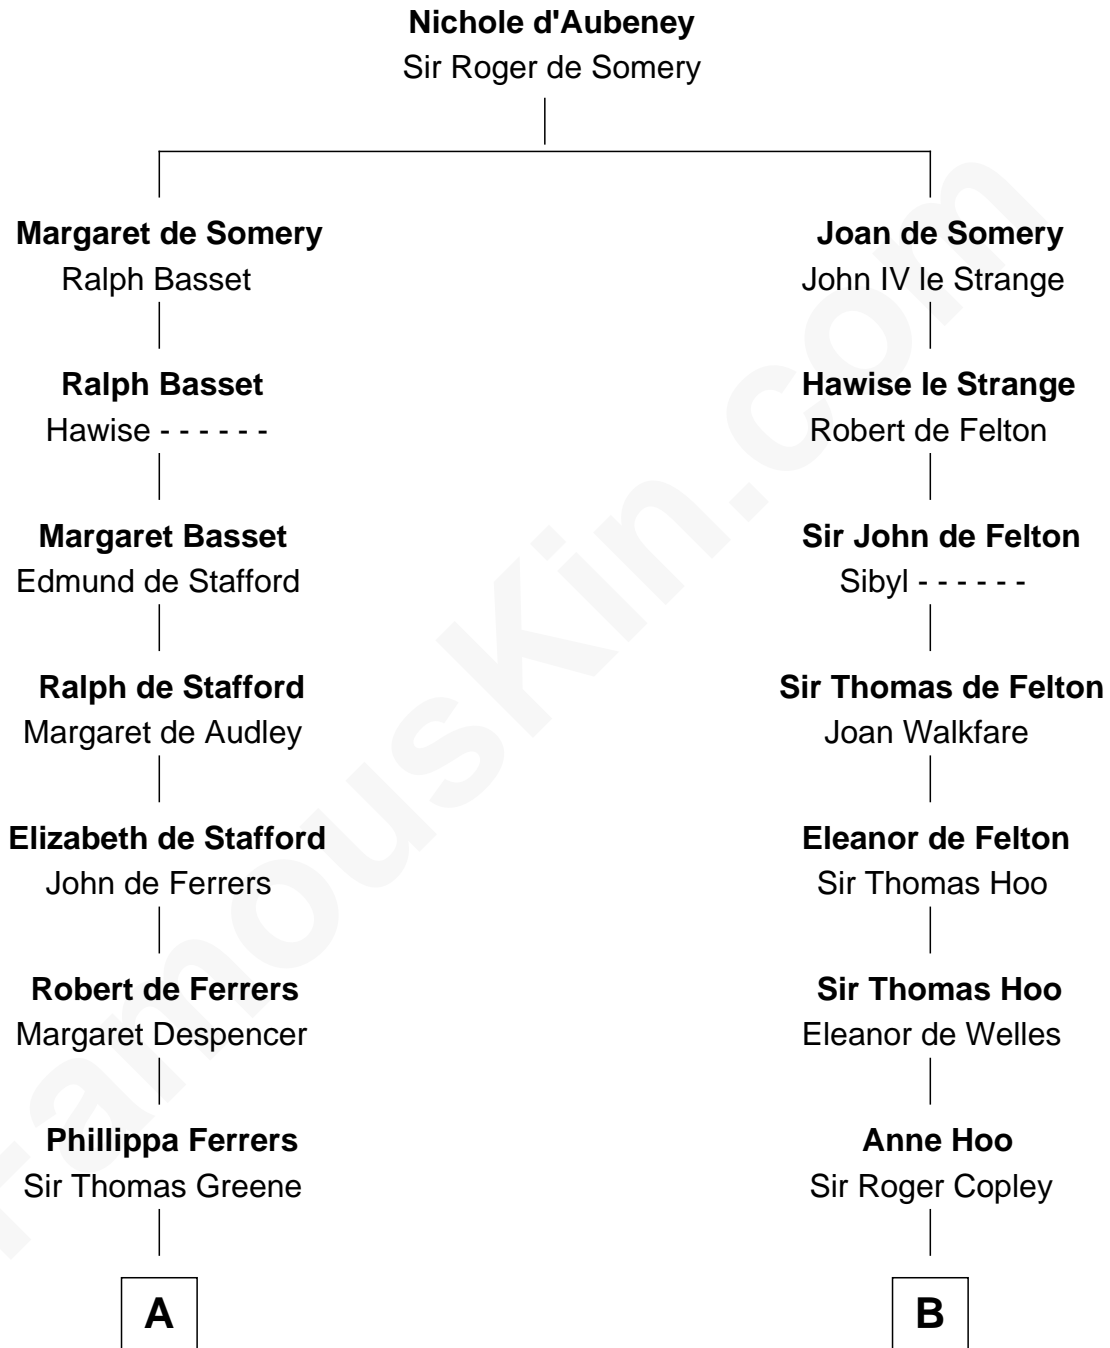

## Relationship Chart of

### Nicholas Gilman

*Signer of the U.S. Constitution*

19th cousin 2 times removed of

### Ray Bradbury

*Author of The Martian Chronicles*

**C**

**Rev. John Taylor**

Elizabeth Rogers

**Ann Taylor**

Nicholas Gilman

**Nicholas Gilman**