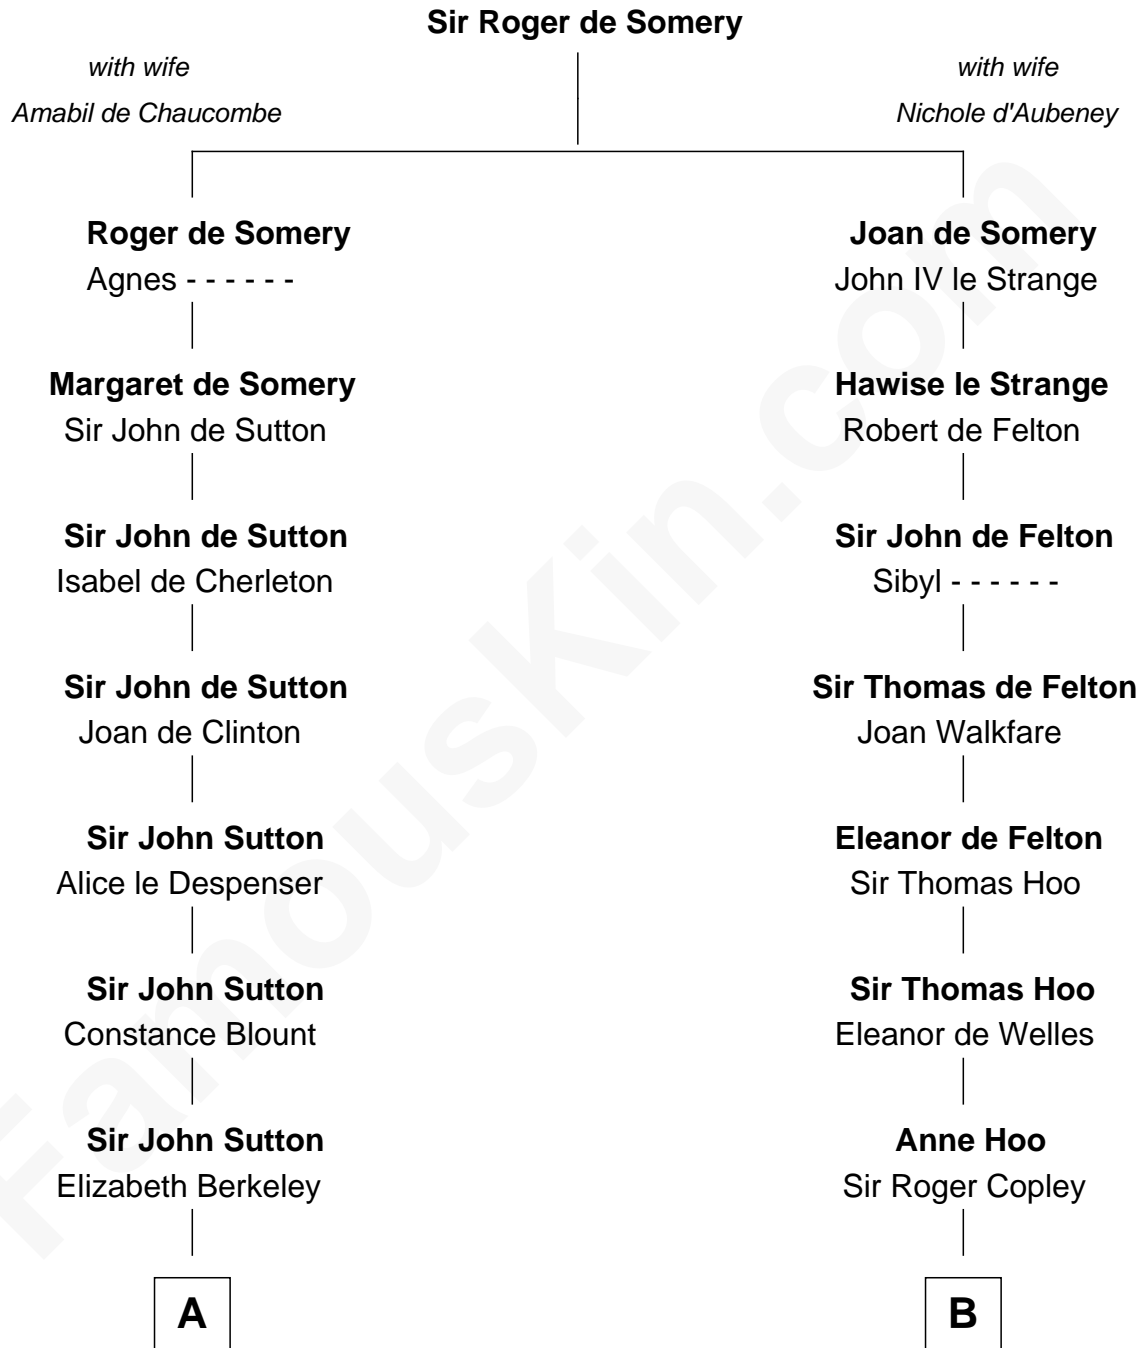

FamousKin.com

Relationship Chart of

Nicholas Gilman

Signer of the U.S. Constitution

18th cousin 3 times removed of

Ray Bradbury

Author of The Martian Chronicles

C

Ann Taylor
Nicholas Gilman

Nicholas Gilman
Signer of the U.S. Constitution

D

Samuel Bradbury
Frances Mary Rohead

Samuel Irving Bradbury
Mary Adell Spaulding

Samuel Hinkston Bradbury
Minnie Alice Davis

Leonard Spaulding Bradbury
Esther Marie Moberg