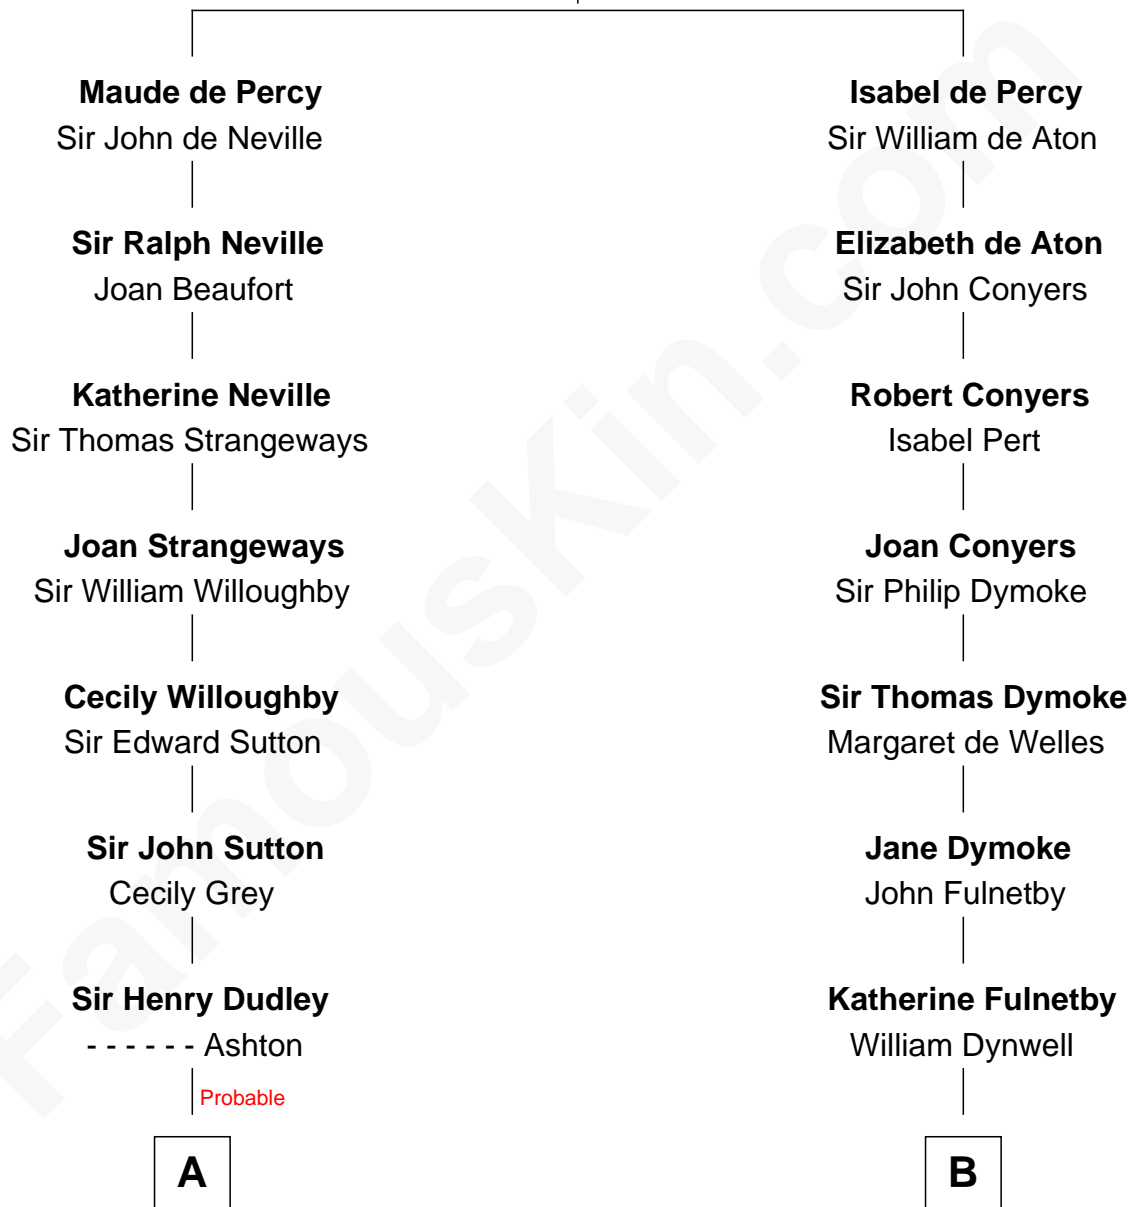

## Relationship Chart of

### Nicholas Gilman

*Signer of the U.S. Constitution*

14th cousin 5 times removed of

### Ray Bradbury

*Author of The Martian Chronicles*

**Sir Henry de Percy**

Idoine de Clifford

**C**

—  
**Samuel Hinkston Bradbury**

Minnie Alice Davis

—  
**Leonard Spaulding Bradbury**