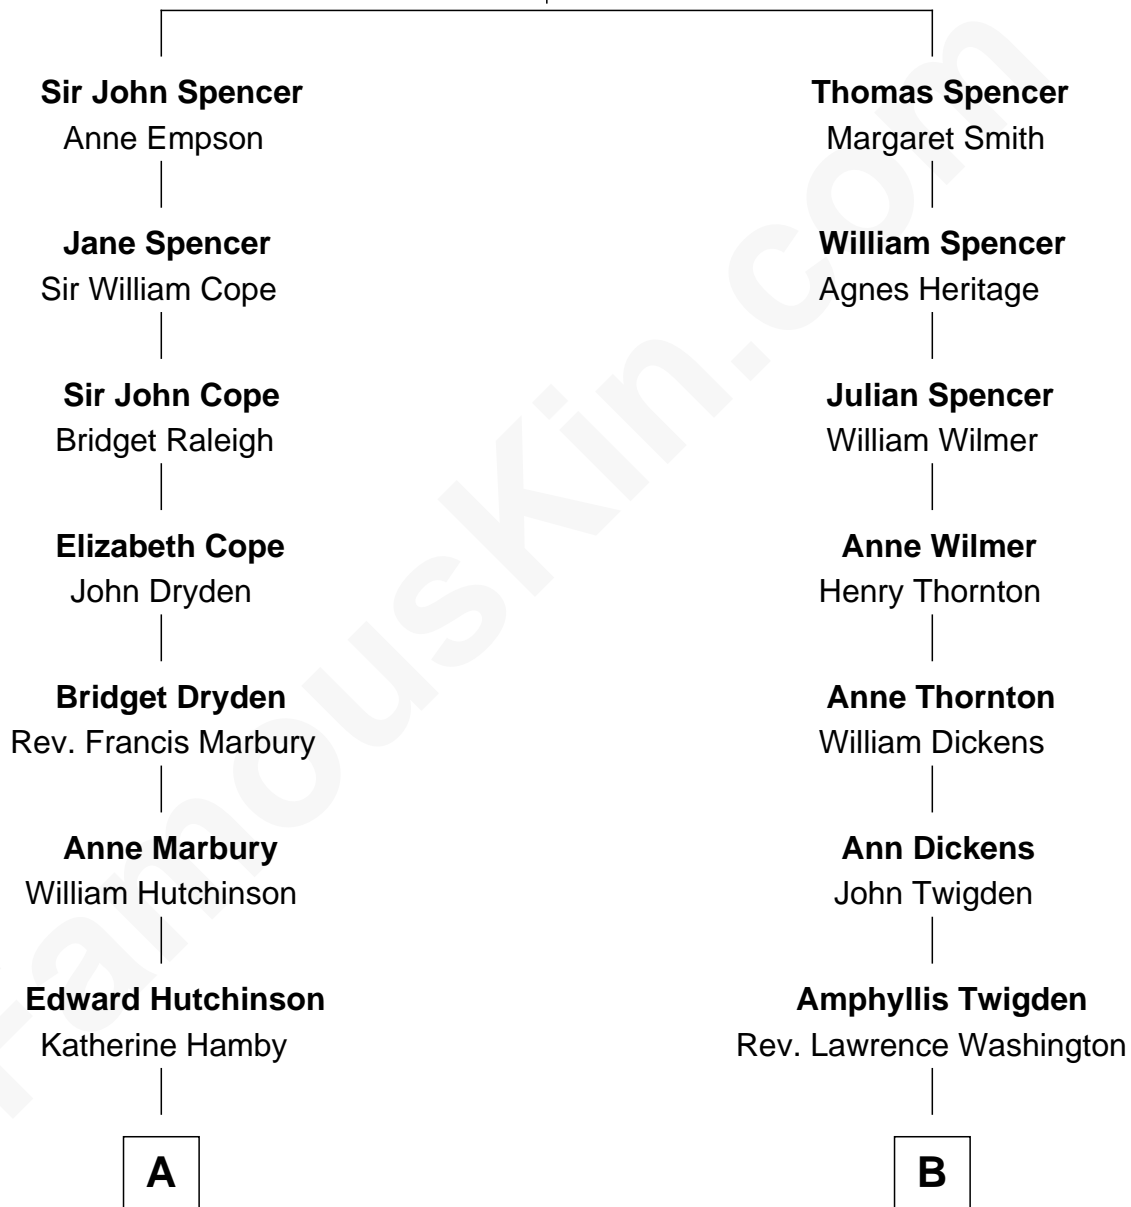

FamousKin.com

Relationship Chart of

Nicholas Gilman

Signer of the U.S. Constitution

10th cousin 1 time removed of

George Washington

1st U.S. President

Henry Spencer

Isabel Lincoln

A

Elizabeth Hutchinson

Edward Winslow

Anna Winslow

John Taylor

Rev. John Taylor

Elizabeth Rogers