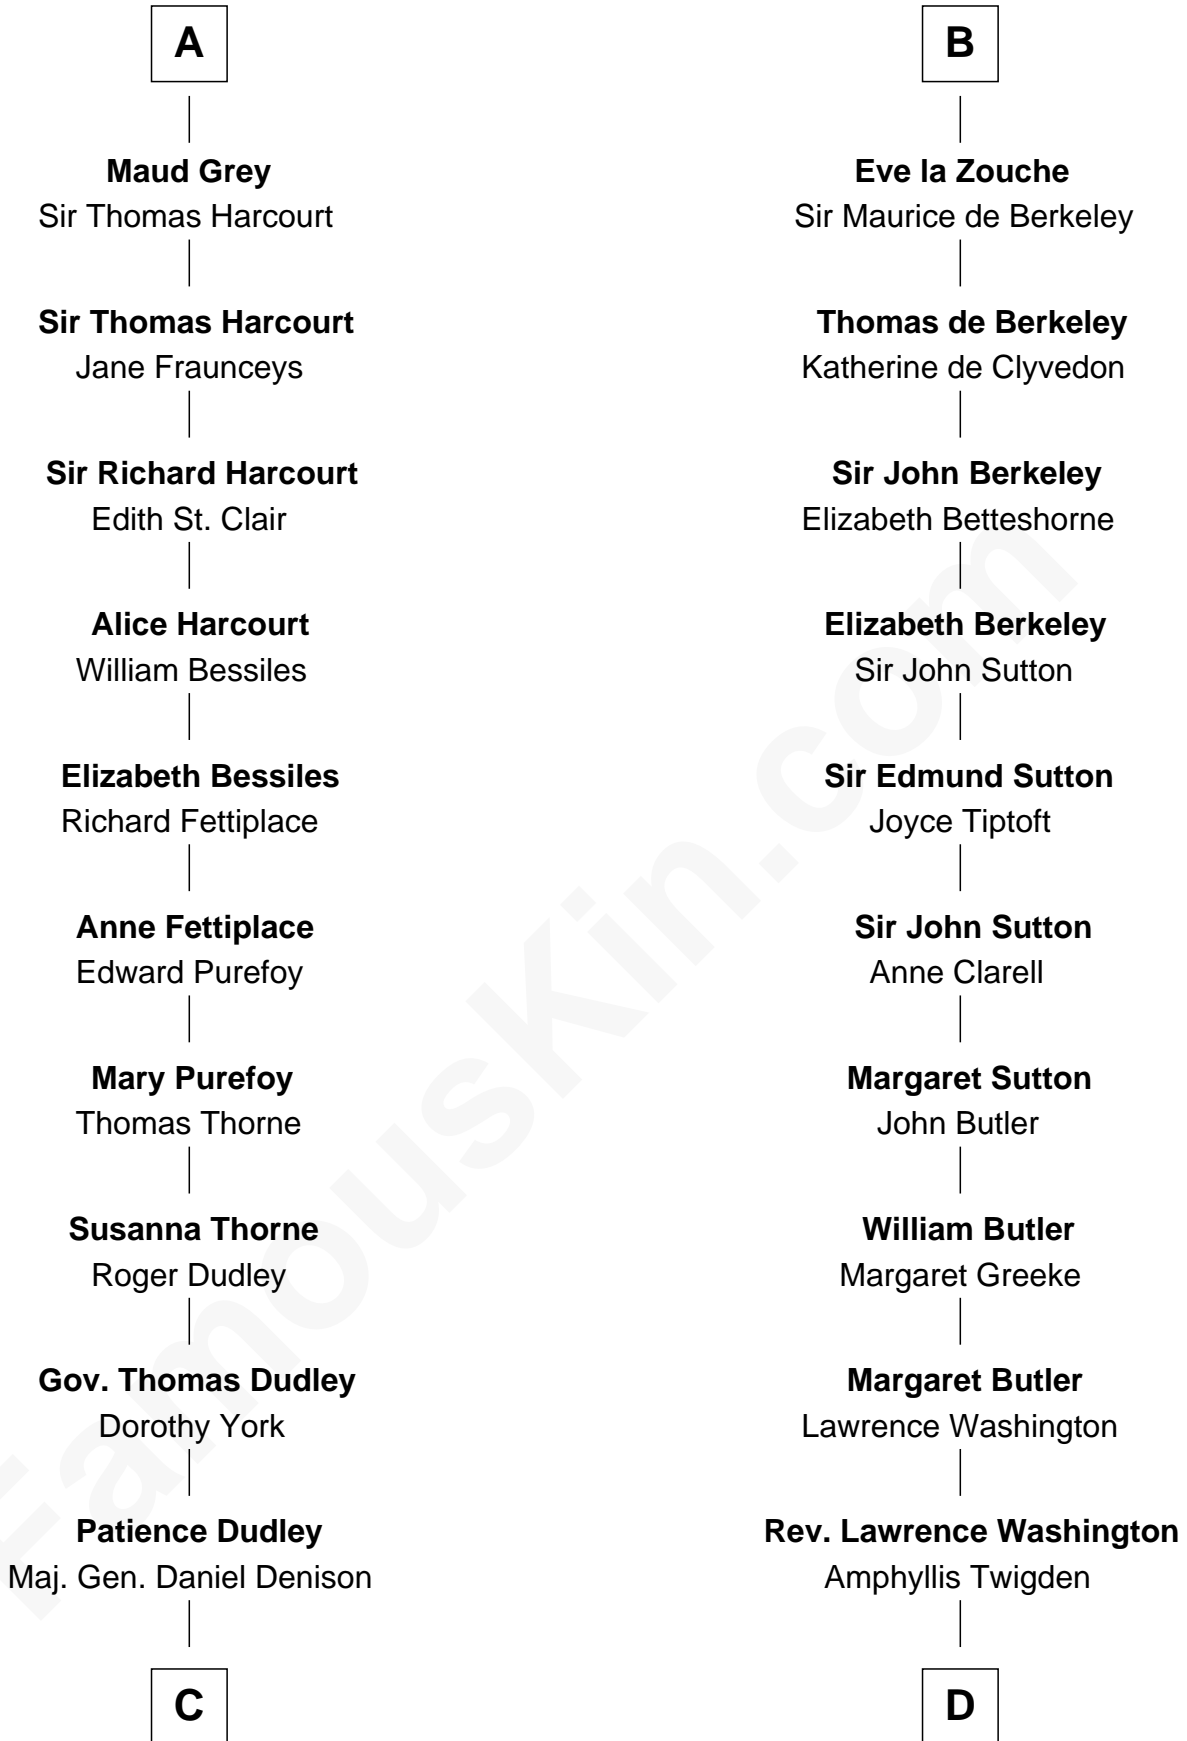

FamousKin.com Relationship Chart of

Nicholas Gilman

Signer of the U.S. Constitution

20th cousin 1 time removed of

George Washington

1st U.S. President

C

Elizabeth Denison