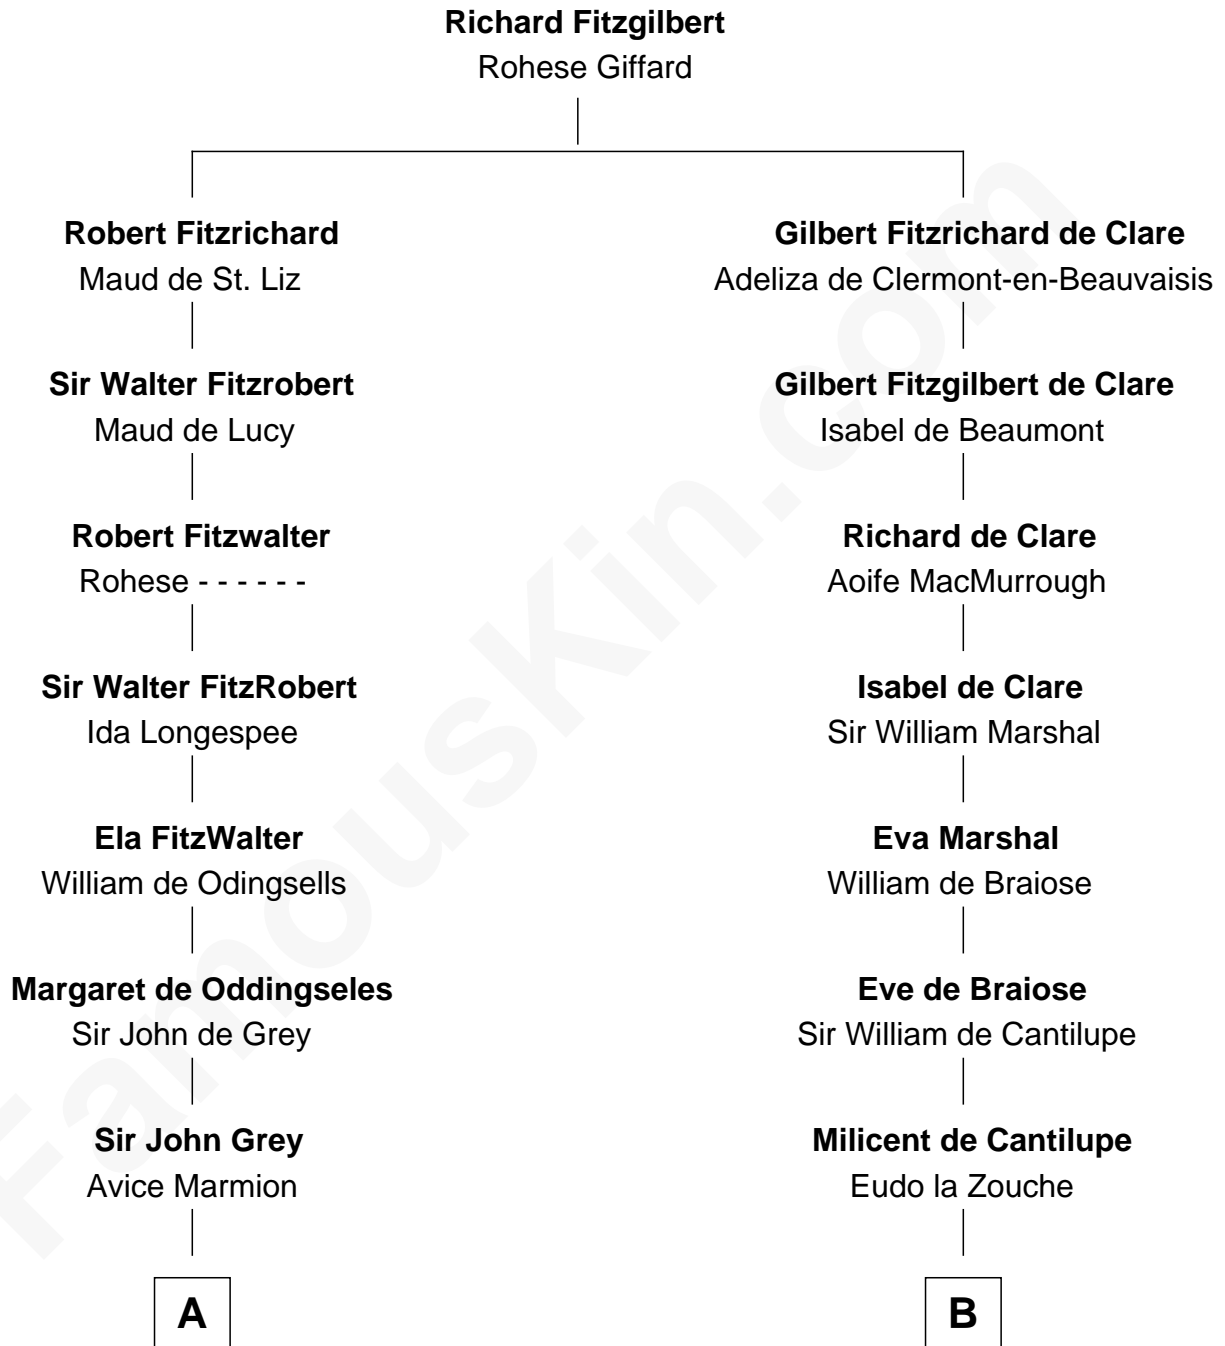

FamousKin.com Relationship Chart of

Nicholas Gilman

Signer of the U.S. Constitution

20th cousin 1 time removed of

George Washington

1st U.S. President

C

Elizabeth Denison