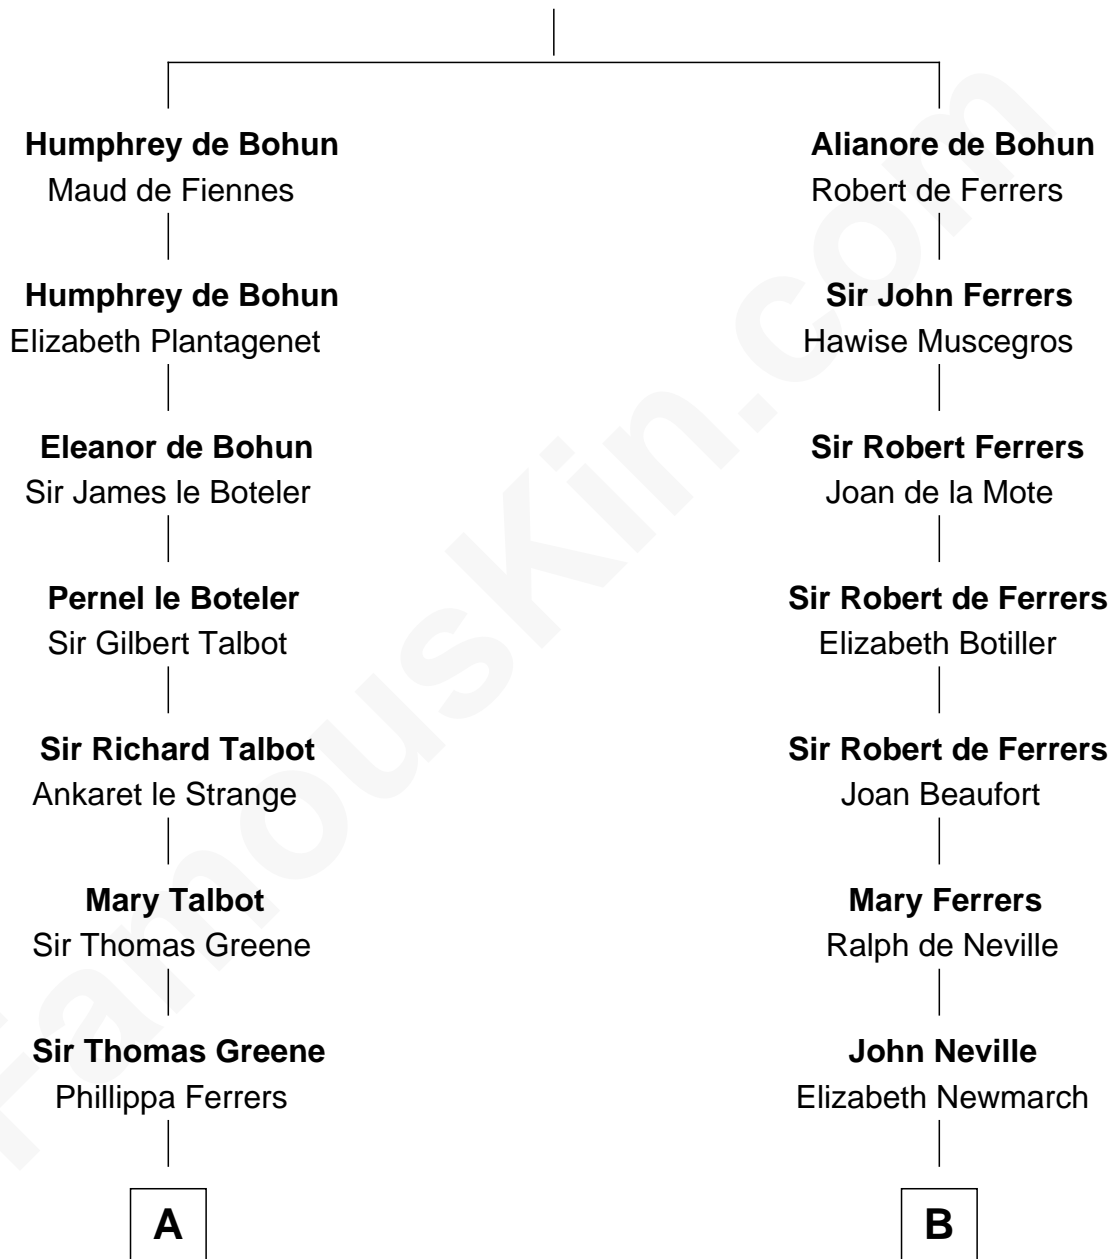

FamousKin.com

Relationship Chart of Nicholas Gilman

Signer of the U.S. Constitution

17th cousin 2 times removed of

George Washington
1st U.S. President

Sir Humphrey de Bohun
Eleanor de Braiose

C

—
Rev. John Taylor

Elizabeth Rogers

—
Ann Taylor

Nicholas Gilman

—
Nicholas Gilman

Signer of the U.S. Constitution

FamousKin.com