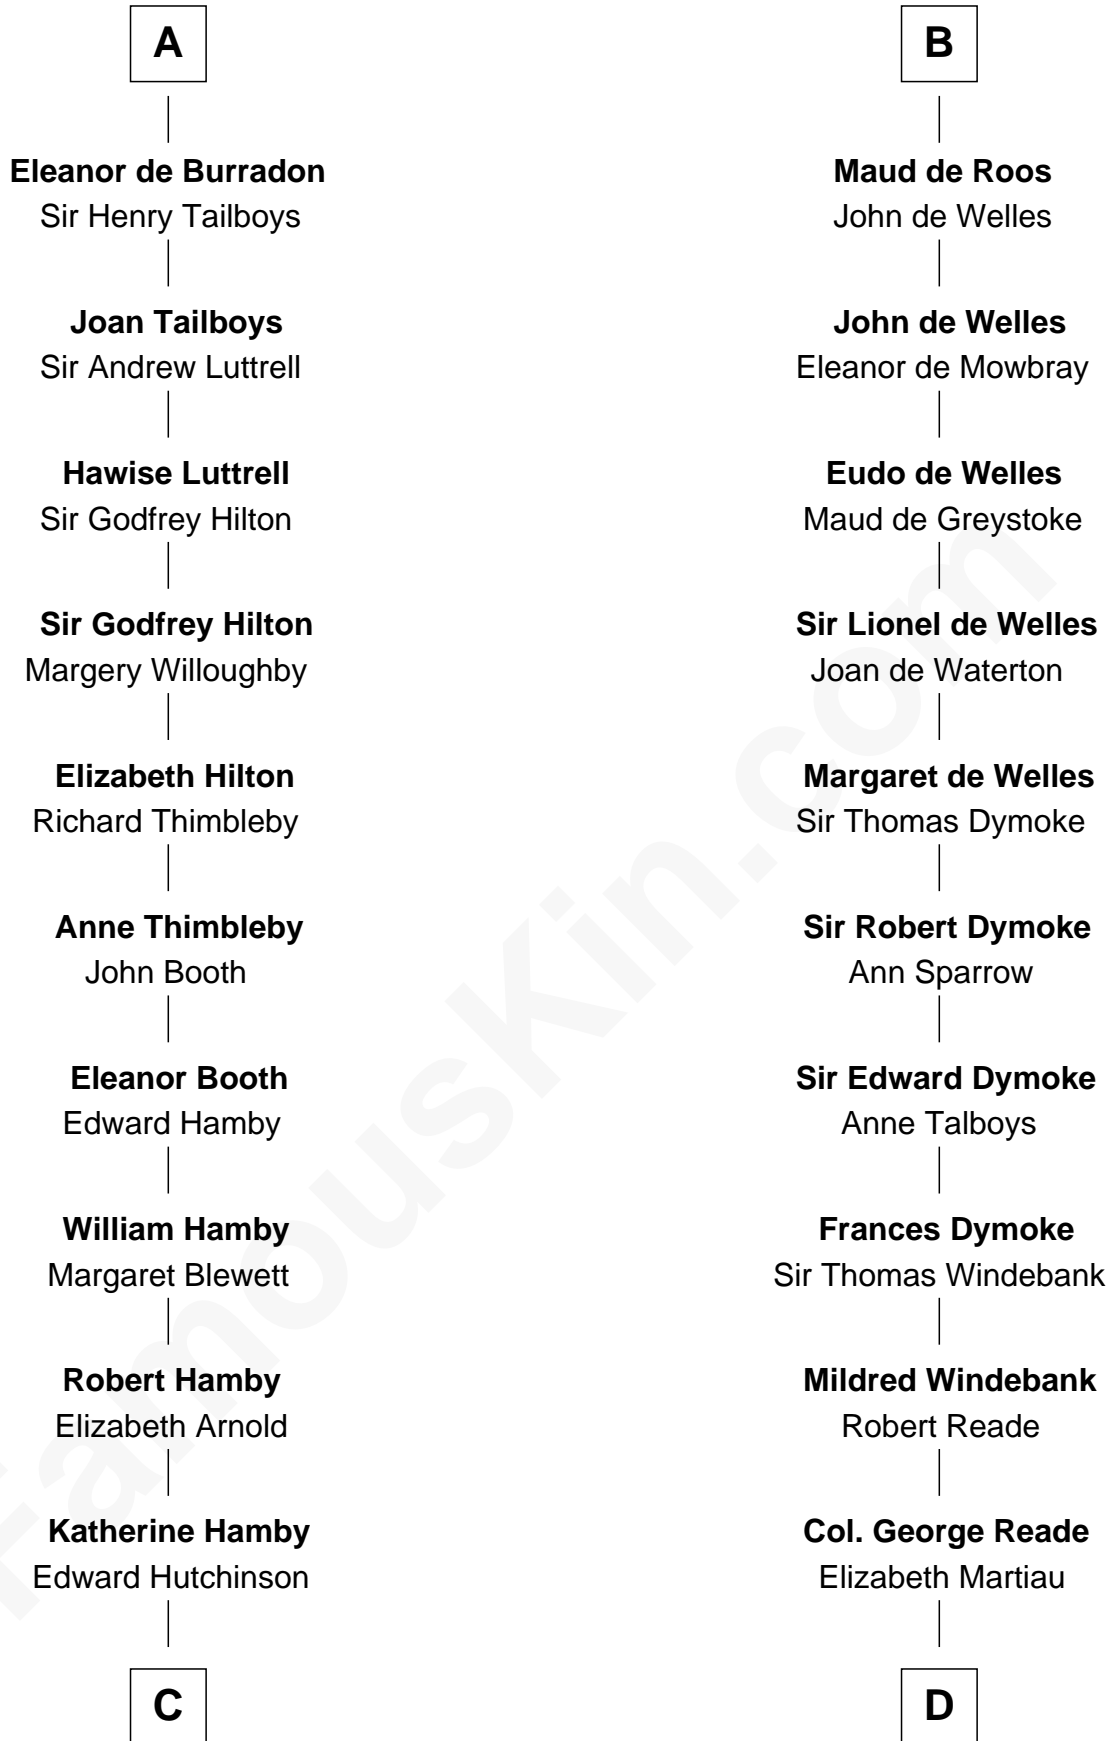

# FamousKin.com Relationship Chart of

**Nicholas Gilman**

*Signer of the U.S. Constitution*

20th cousin 1 time removed of

**George Washington**

*1st U.S. President*

**William of Boulogne**

**C**

**Elizabeth Hutchinson**

Edward Winslow

**Anna Winslow**

John Taylor

**Rev. John Taylor**

Elizabeth Rogers

**Ann Taylor**

Nicholas Gilman

**Nicholas Gilman**

*Signer of the U.S. Constitution*

**D**

**Mildred Reade**

Col. Augustine Warner

**Mildred Warner**

Lawrence Washington

**Augustine Washington**

Mary Ball

**George Washington**

*1st U.S. President*