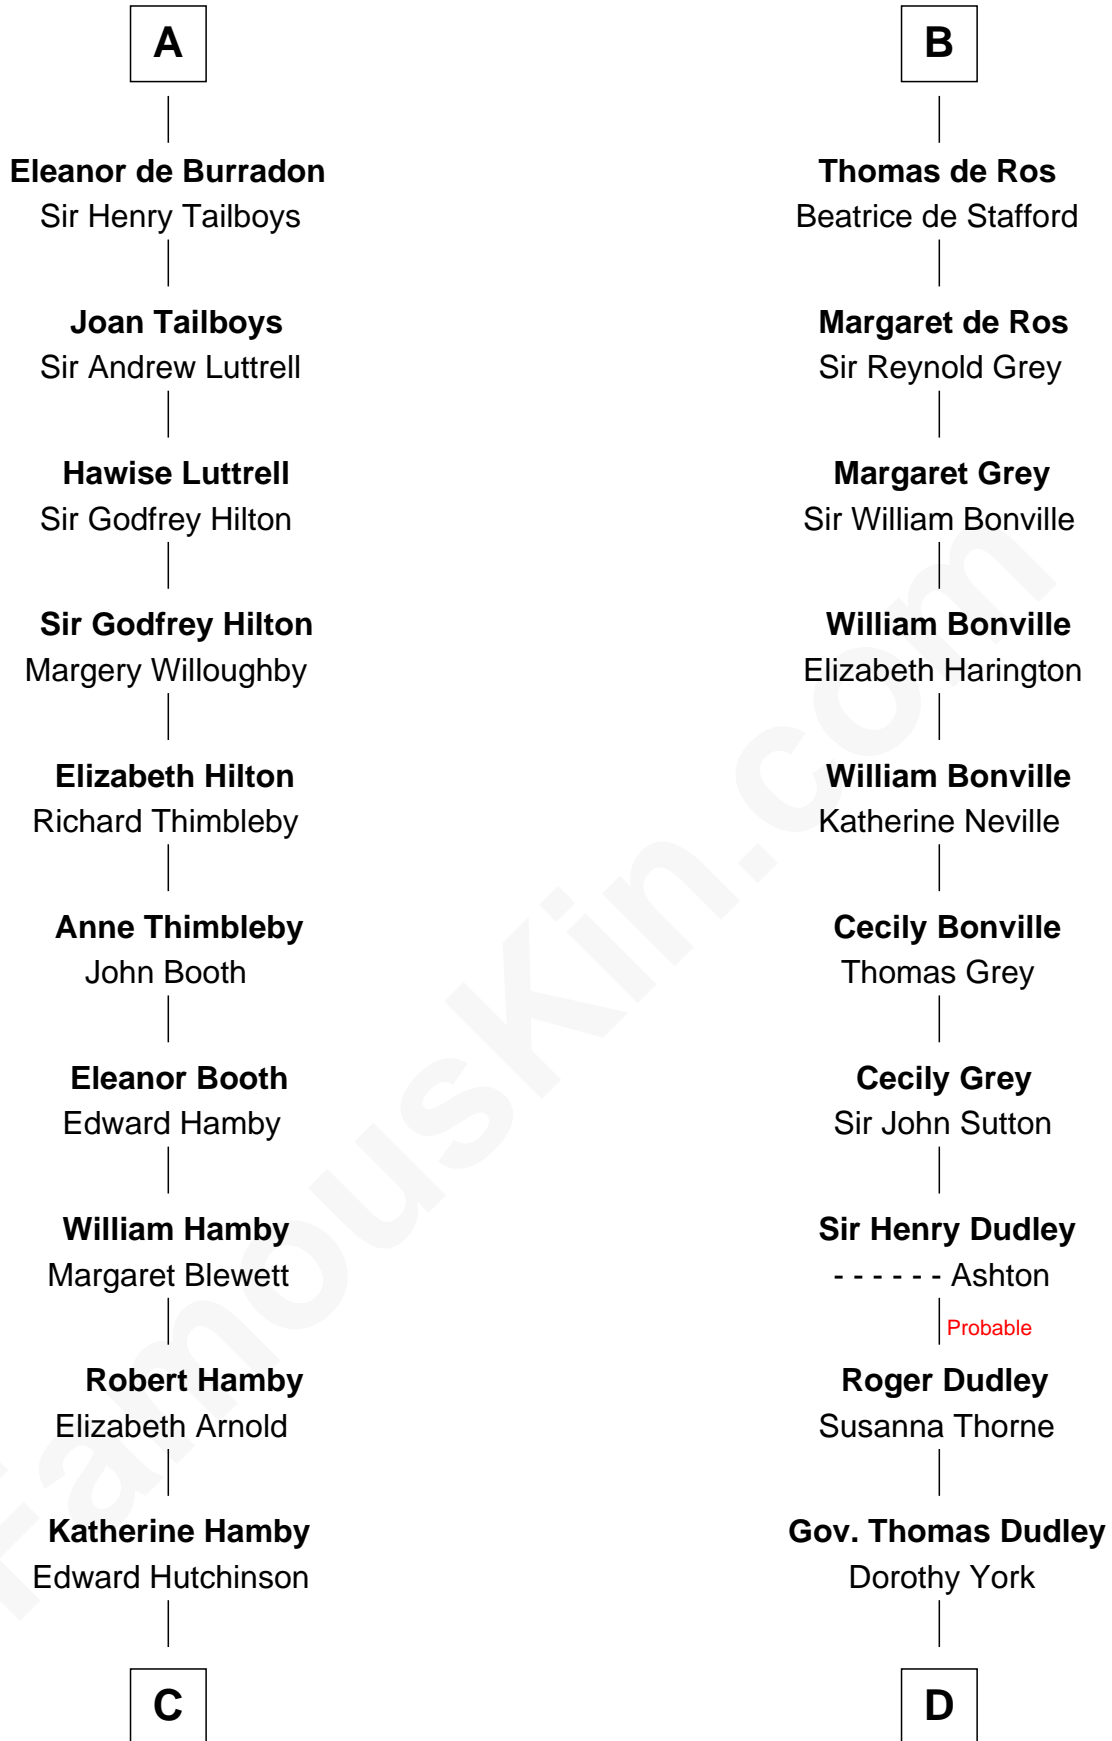

# FamousKin.com Relationship Chart of

**Nicholas Gilman**

*Signer of the U.S. Constitution*

21st cousin of

**John Langdon**

*Signer of the U.S. Constitution*

**William of Boulogne**

**C**

**Elizabeth Hutchinson**

Edward Winslow

**Anna Winslow**

John Taylor

**Rev. John Taylor**

Elizabeth Rogers

**Ann Taylor**

Nicholas Gilman