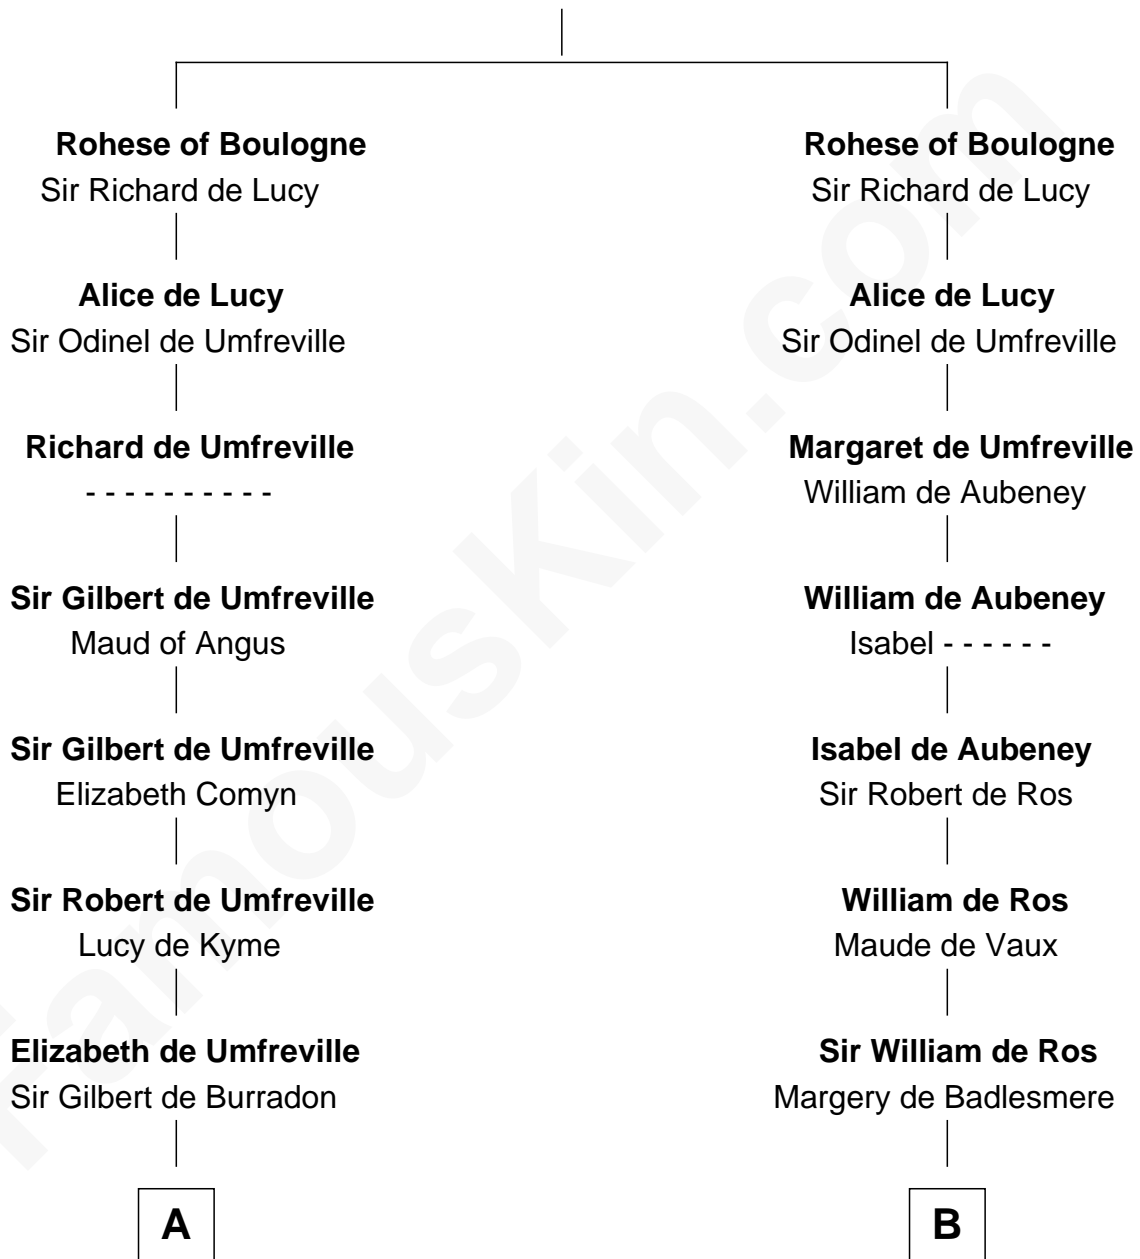

# FamousKin.com Relationship Chart of

**Nicholas Gilman**

*Signer of the U.S. Constitution*

21st cousin of

**John Langdon**

*Signer of the U.S. Constitution*

**William of Boulogne**

**C**

**Elizabeth Hutchinson**

Edward Winslow

**Anna Winslow**

John Taylor

**Rev. John Taylor**

Elizabeth Rogers

**Ann Taylor**

Nicholas Gilman