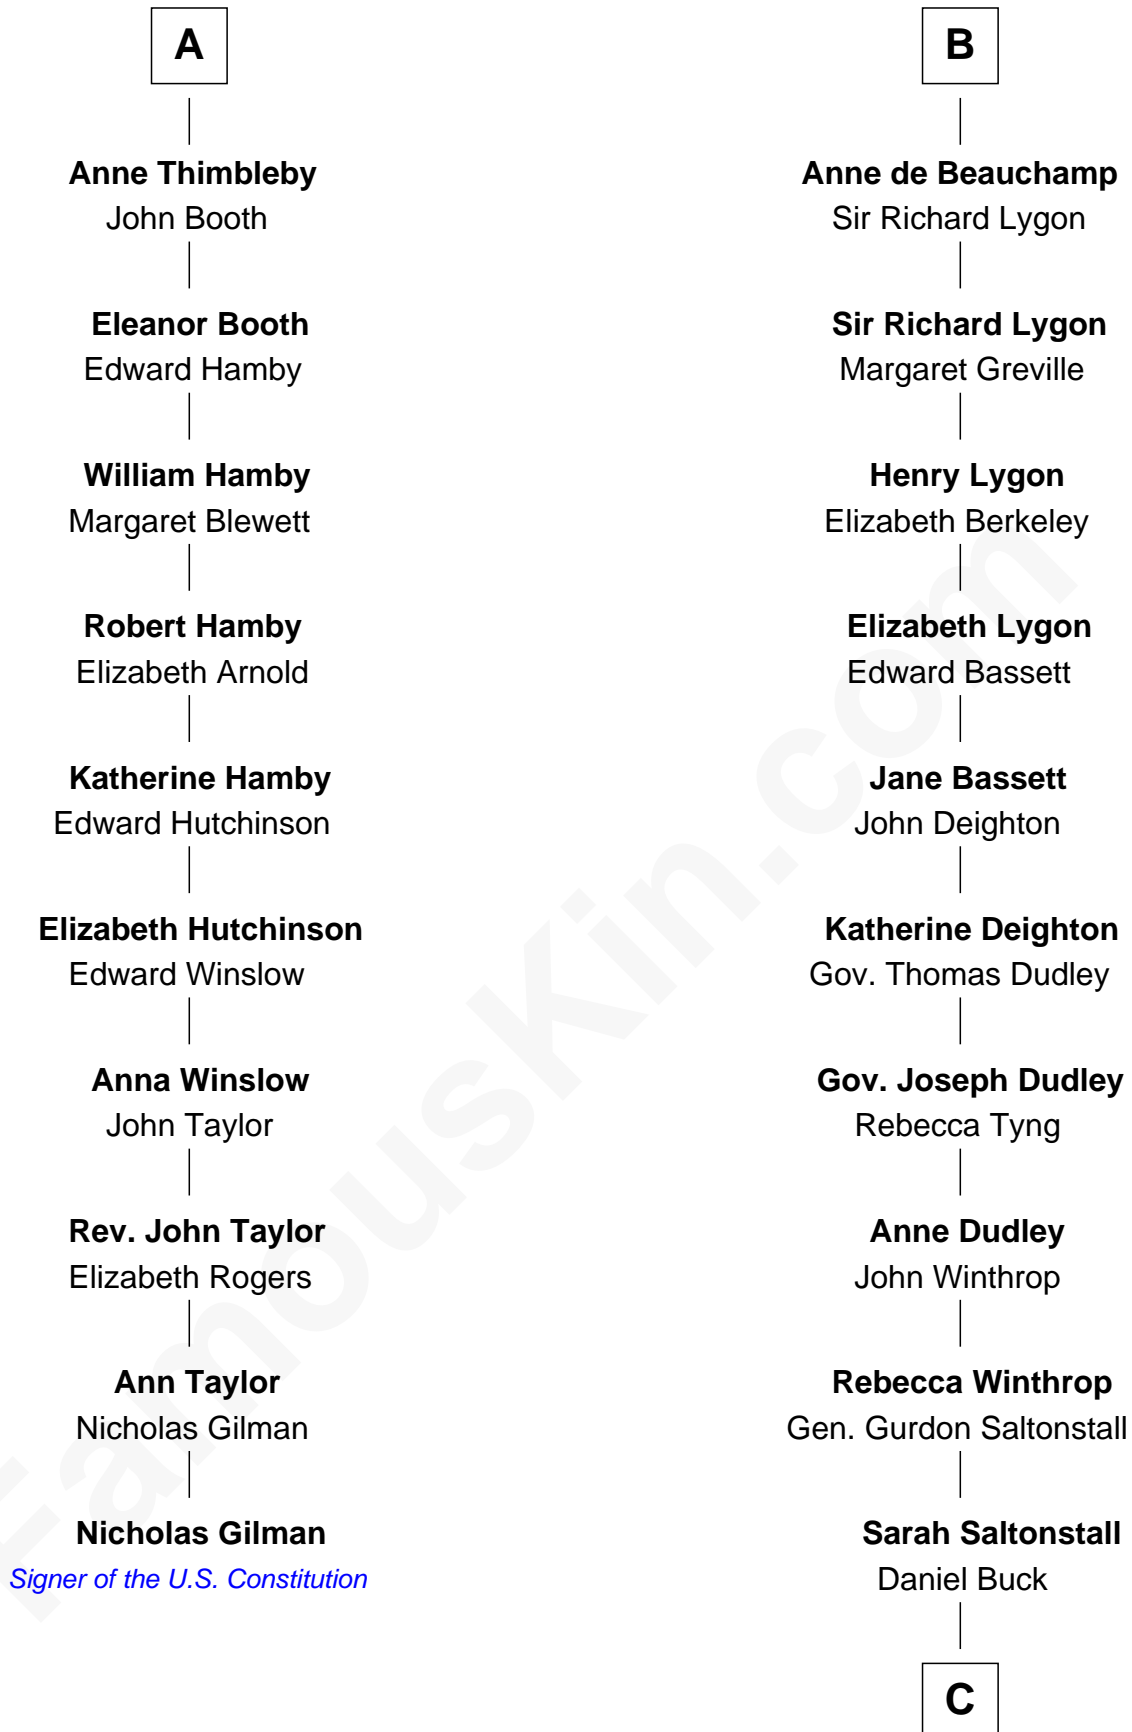

# FamousKin.com Relationship Chart of

**Nicholas Gilman**

*Signer of the U.S. Constitution*

16th cousin 5 times removed of

**Louis Auchincloss**

*Author*

**C**

**Gurdon Buck**

Susannah Mainwaring

**Elizabeth Buck**

John Auchincloss

**John Winthrop Auchincloss**

Joanna Hone Russell

**Joseph Howland Auchincloss**

Priscilla Dixon Stanton

**Louis Auchincloss**