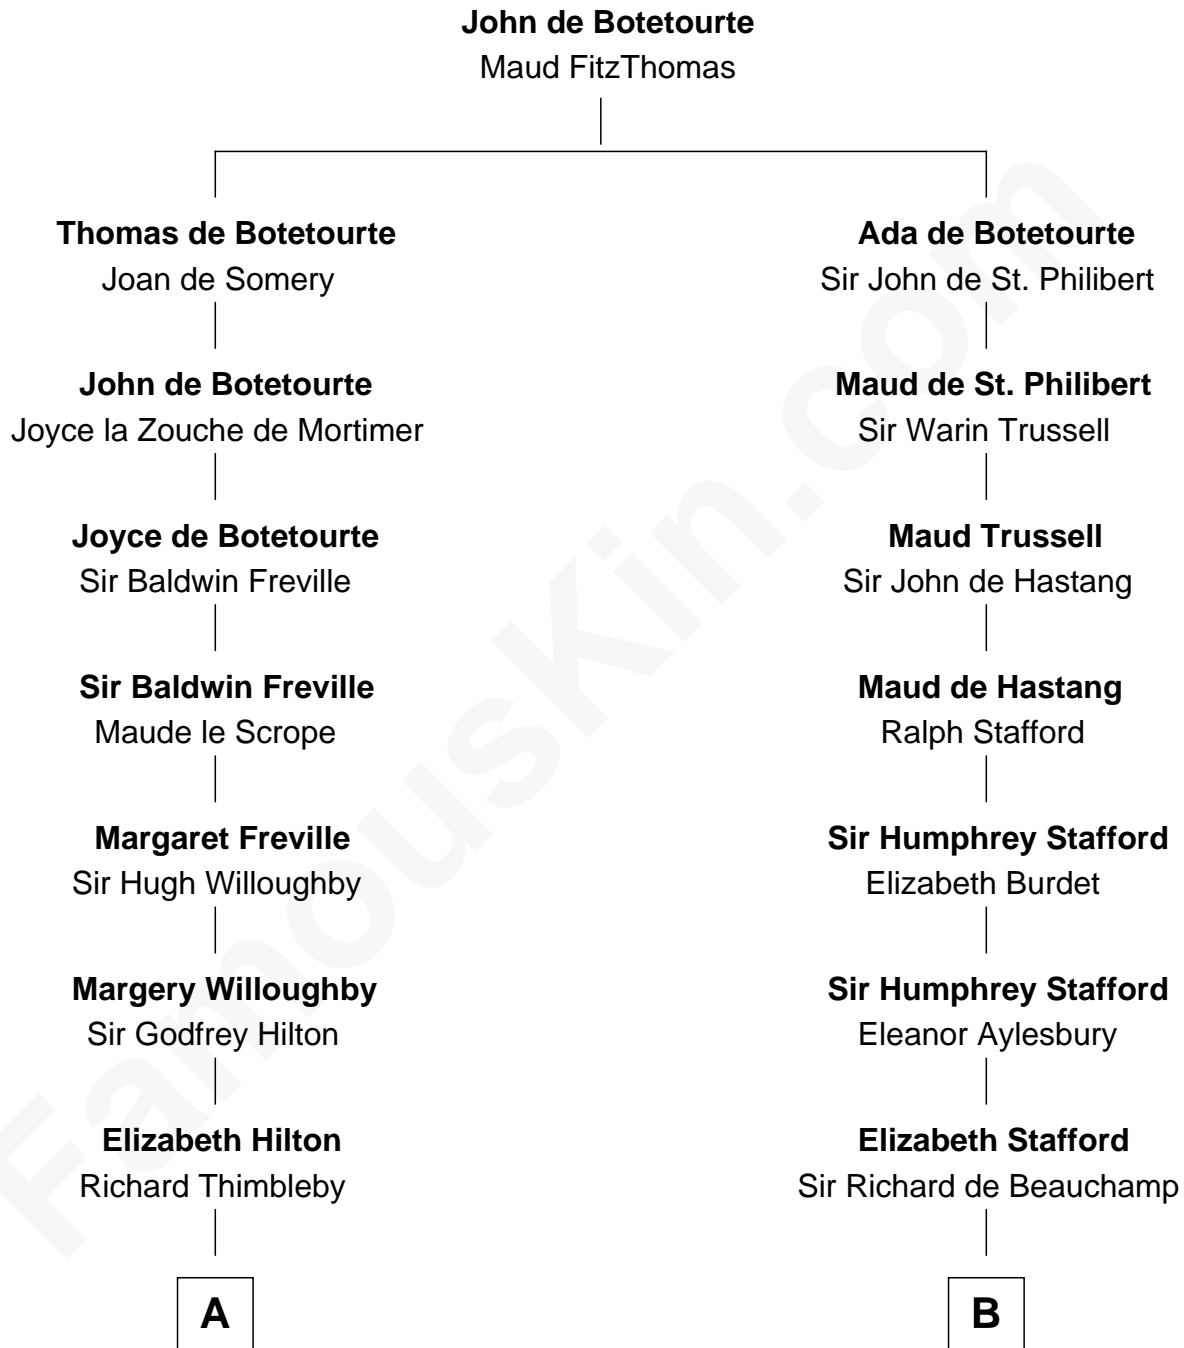

# FamousKin.com Relationship Chart of

**Nicholas Gilman**

*Signer of the U.S. Constitution*

16th cousin 5 times removed of

**Louis Auchincloss**

*Author*

**C**

**Gurdon Buck**

Susannah Mainwaring

**Elizabeth Buck**

John Auchincloss

**John Winthrop Auchincloss**

Joanna Hone Russell

**Joseph Howland Auchincloss**

Priscilla Dixon Stanton

**Louis Auchincloss**