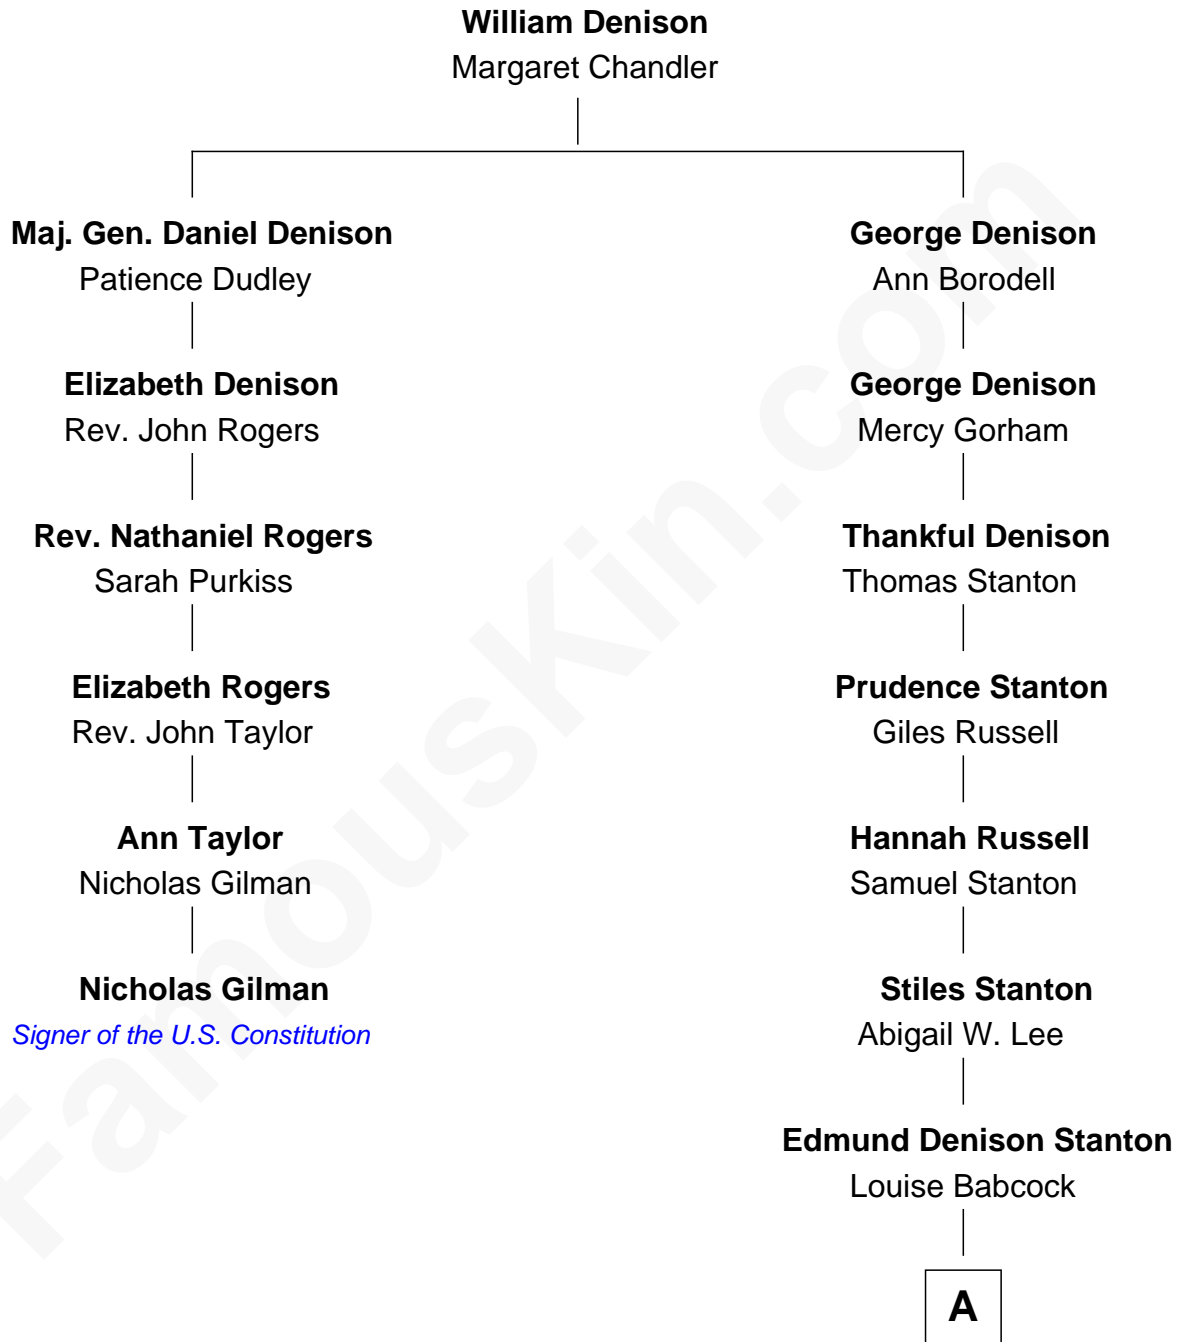

# FamousKin.com Relationship Chart of

**Nicholas Gilman**

*Signer of the U.S. Constitution*

5th cousin 4 times removed of

**Louis Auchincloss**

*Author*

**A**

—  
**Louis Lee Stanton**  
Pauline Williams Dixon

—  
**Priscilla Dixon Stanton**  
Joseph Howland Auchincloss

—  
**Louis Auchincloss**  
*Author*

FamousKin.com