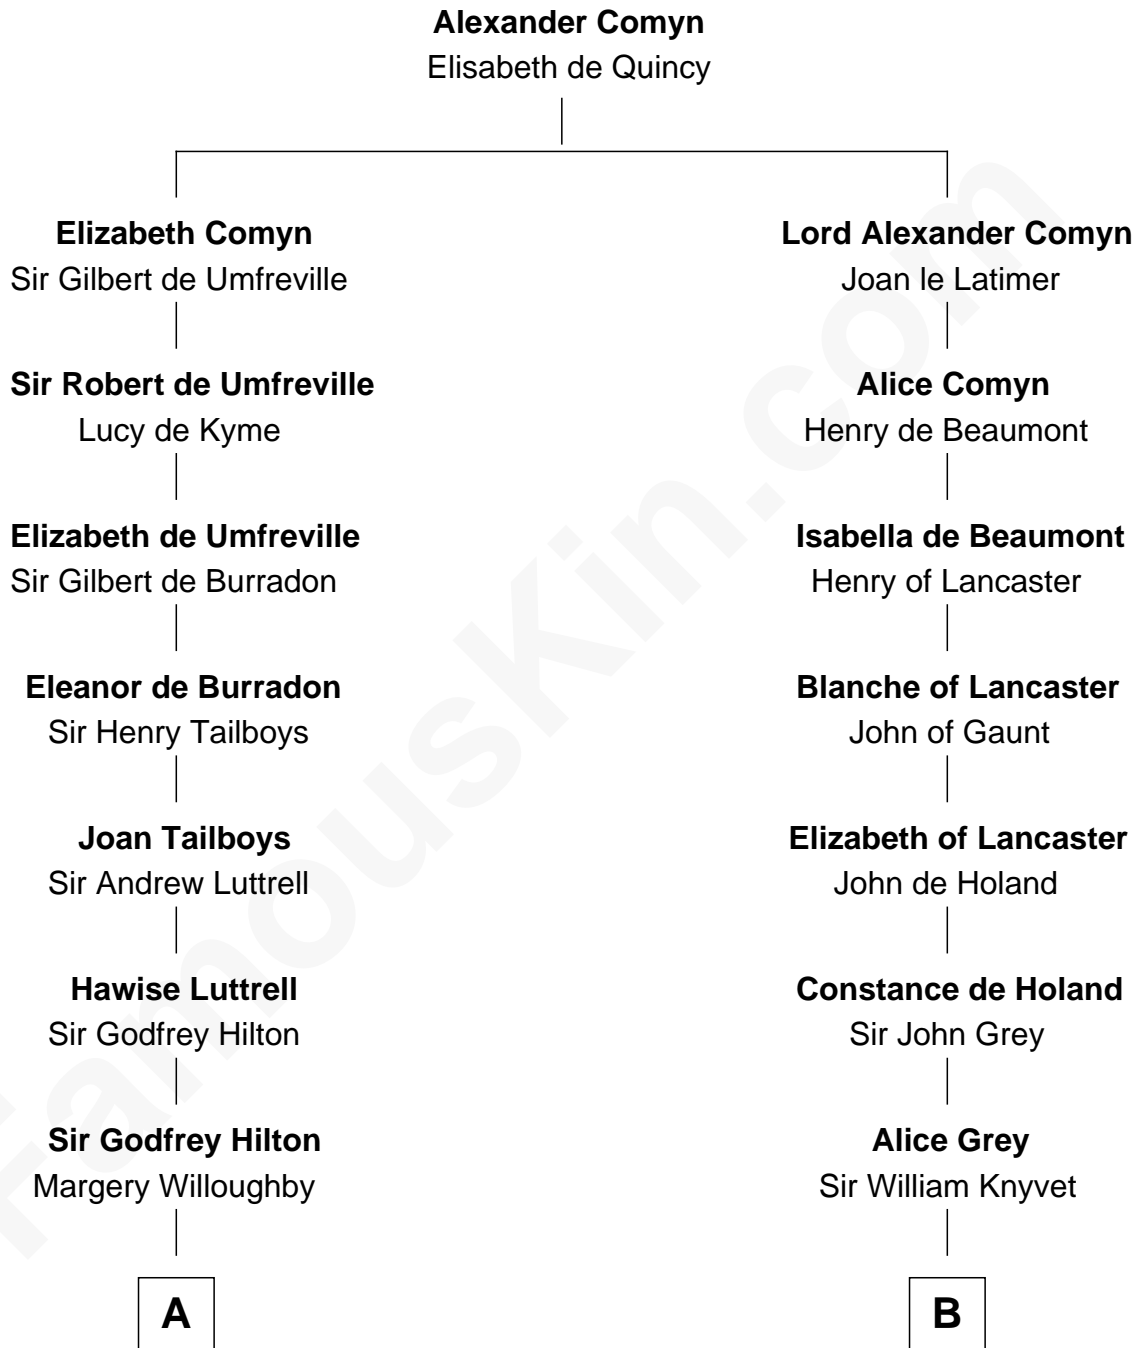

FamousKin.com Relationship Chart of

Nicholas Gilman

Signer of the U.S. Constitution

17th cousin 4 times removed of

Louis Auchincloss

Author

C

Gurdon Buck

Susannah Mainwaring

Elizabeth Buck

John Auchincloss

John Winthrop Auchincloss

Joanna Hone Russell

Joseph Howland Auchincloss

Priscilla Dixon Stanton

Louis Auchincloss