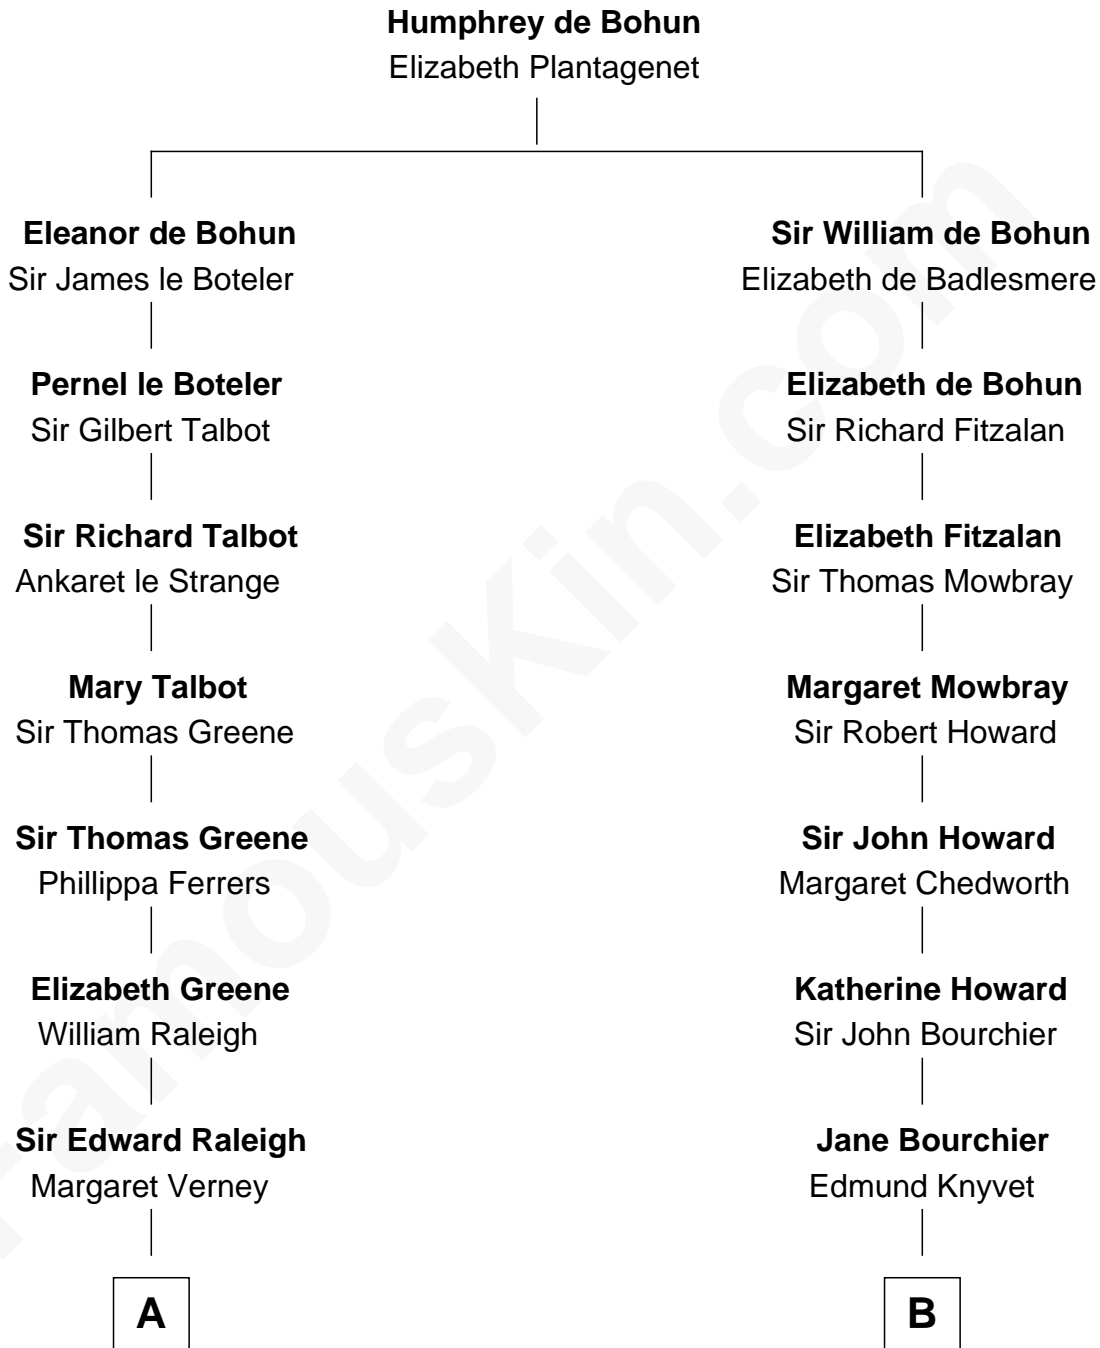

FamousKin.com Relationship Chart of

Nicholas Gilman

Signer of the U.S. Constitution

17th cousin 2 times removed of

Louis Auchincloss

Author

C

|
John Winthrop Auchincloss

Joanna Hone Russell

|
Joseph Howland Auchincloss

Priscilla Dixon Stanton

|
Louis Auchincloss

Author

FamousKin.com