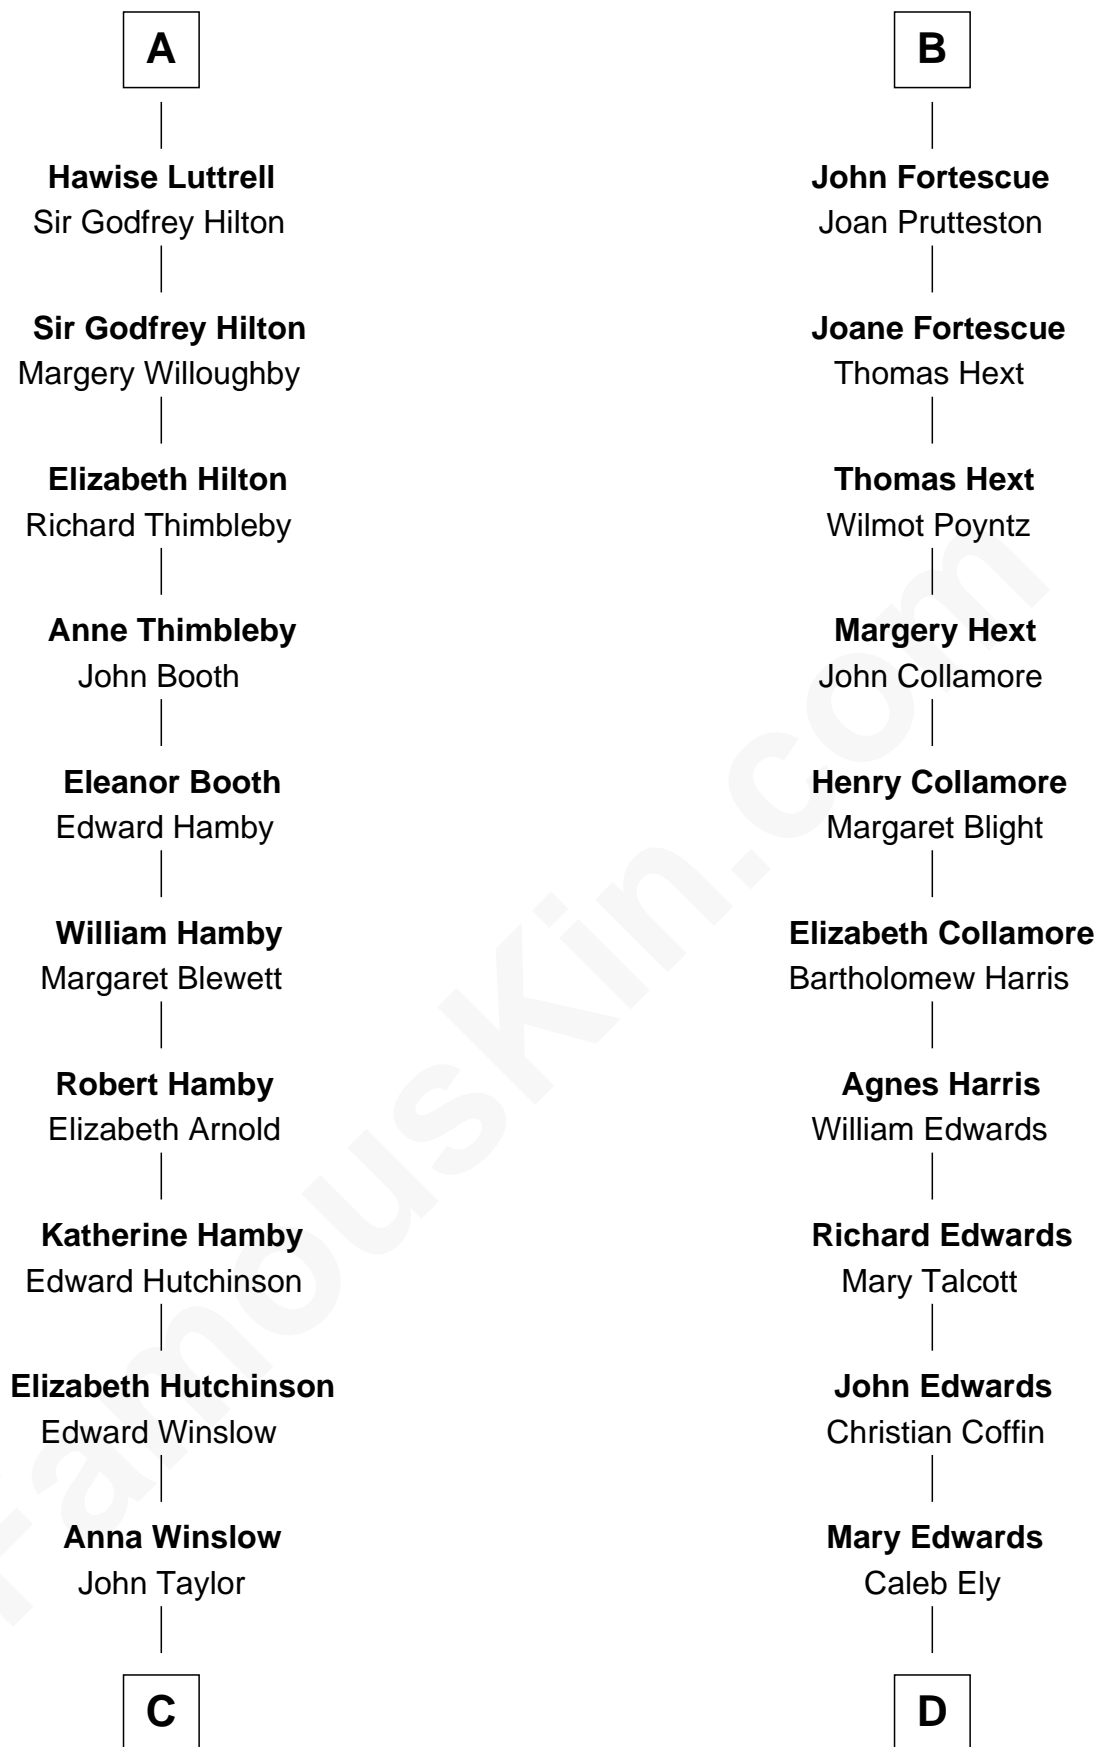

## Relationship Chart of

### Nicholas Gilman

*Signer of the U.S. Constitution*

19th cousin 2 times removed of

### Clarence Day

*Author of Life with Father*

**Sir Geoffrey FitzPiers**

Aveline de Clare

**C**

**Rev. John Taylor**  
Elizabeth Rogers

**Ann Taylor**  
Nicholas Gilman

**Nicholas Gilman**  
*Signer of the U.S. Constitution*

**D**

**William Ely**  
Drusilla Brewster

**Mary Ely**  
Henry Day

**Benjamin Henry Day**  
Evelina Shepard

**Clarence Shepard Day**  
Lavinia Elizabeth Stockwell

**Clarence Day**  
*Author of Life with Father*