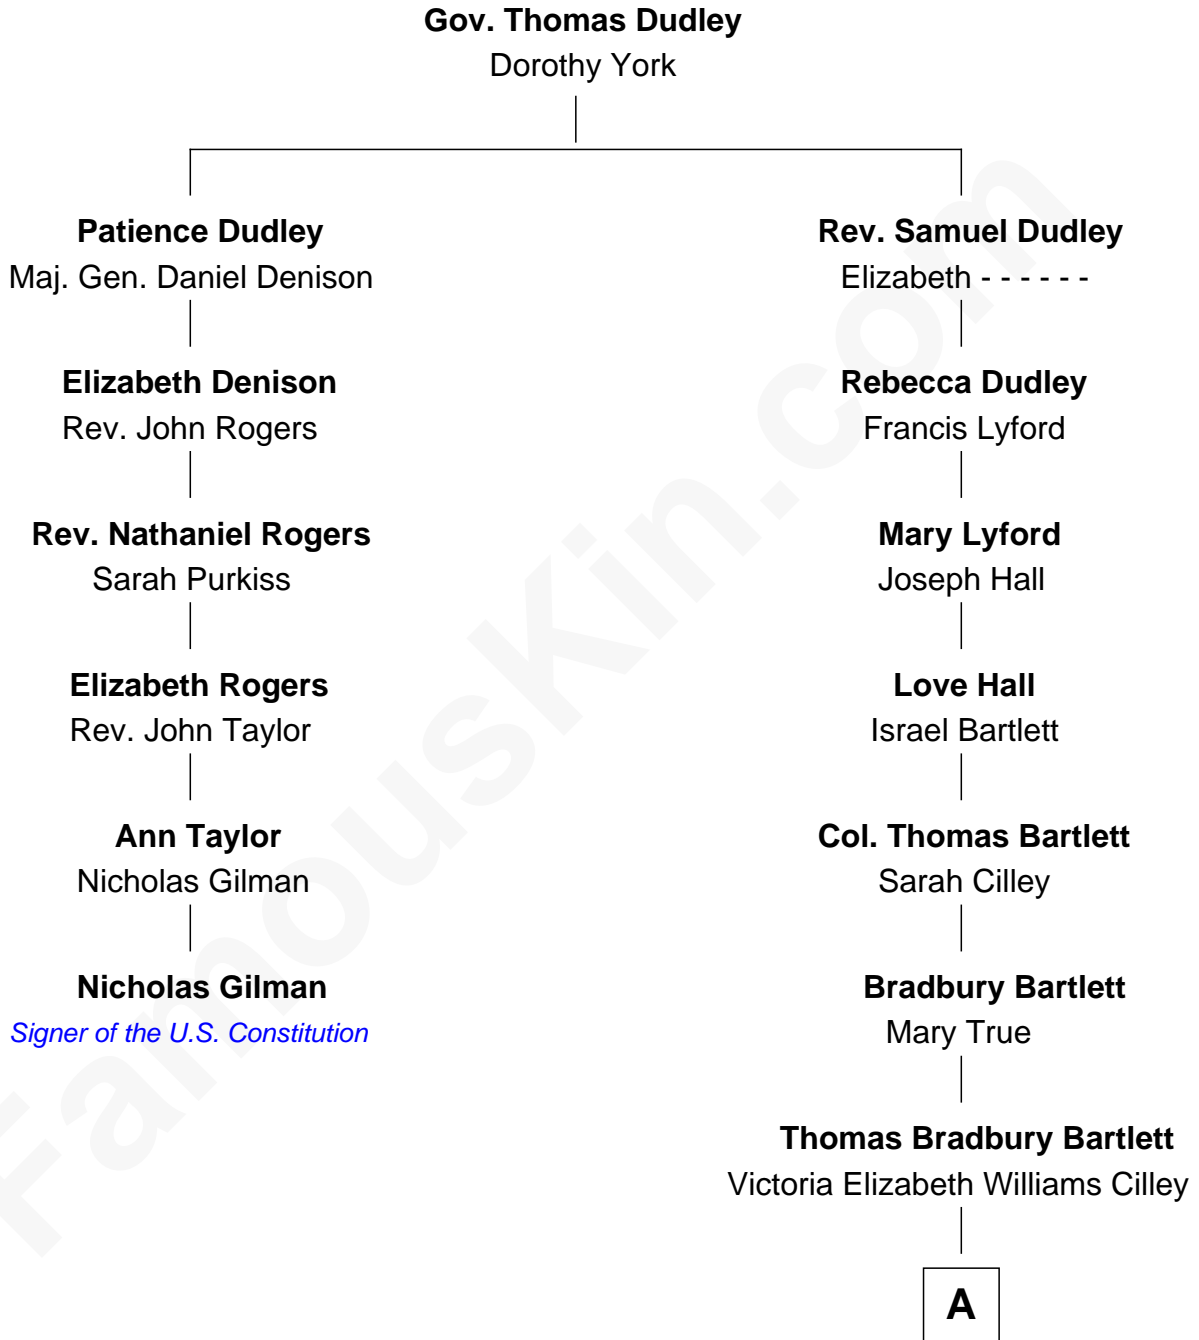

# FamousKin.com

## Relationship Chart of

### Nicholas Gilman

*Signer of the U.S. Constitution*

5th cousin 4 times removed of

### Alan Shepard

*Mercury and Apollo Astronaut*

**A**

—  
**Annie Elizabeth Bartlett**  
Frederick Johnson Shepard

—  
**Alan Bartlett Shepard**  
Pauline Renza Emerson

—  
**Alan Shepard**  
*Mercury and Apollo Astronaut*