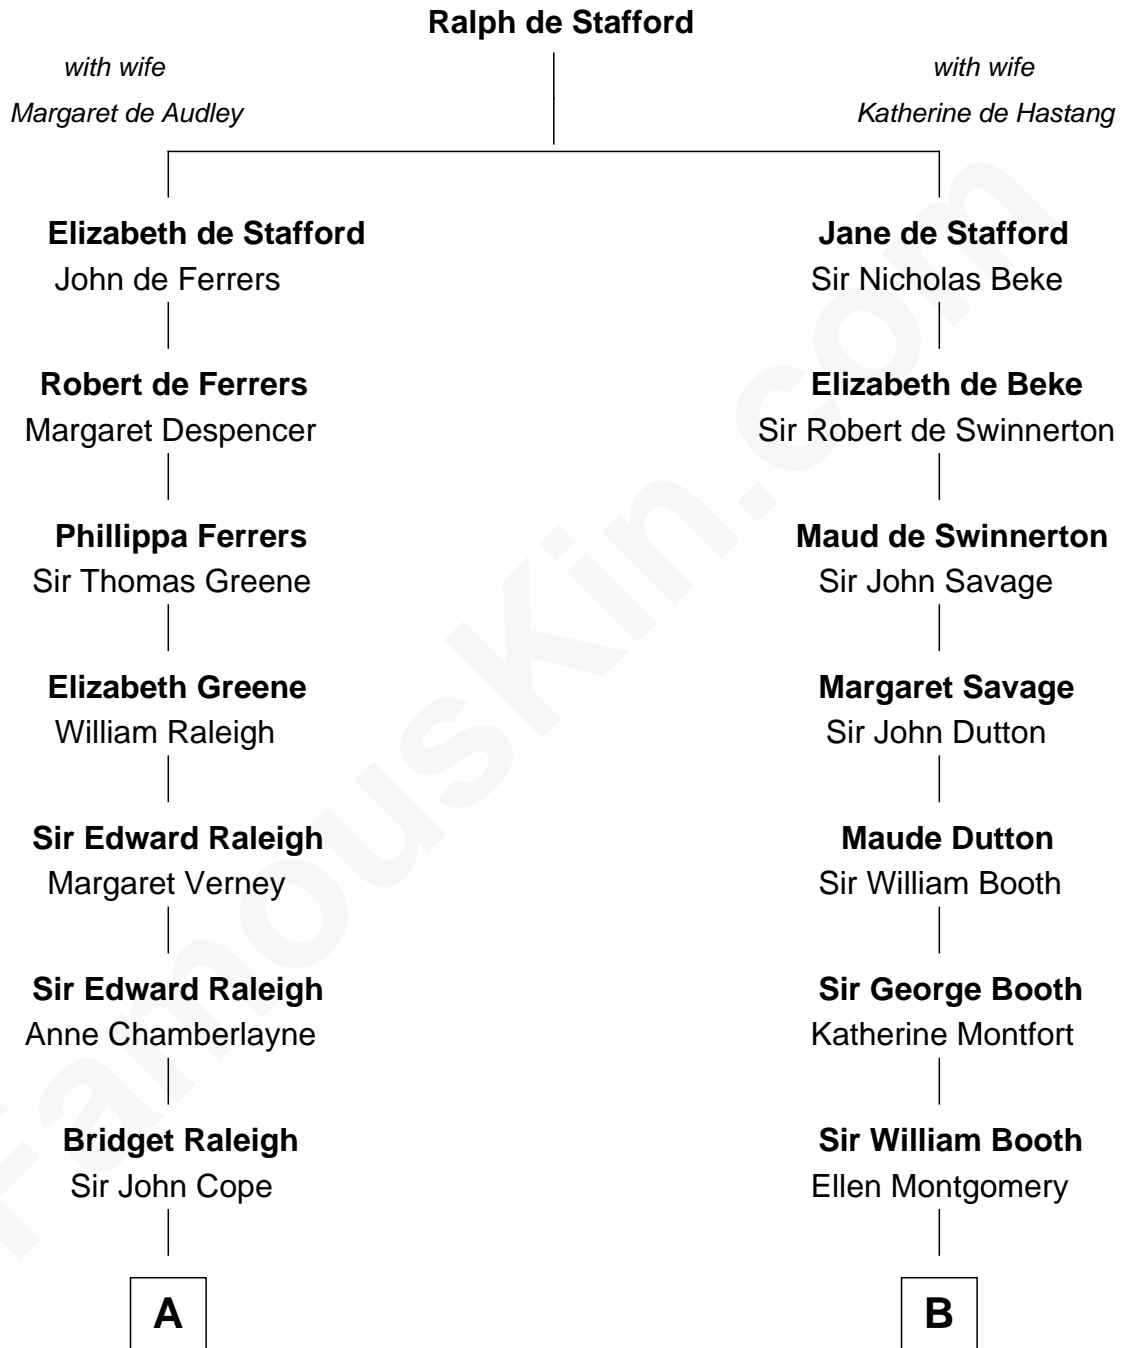

FamousKin.com

Relationship Chart of

Nicholas Gilman

Signer of the U.S. Constitution

15th cousin 5 times removed of

Christian Herter

59th Governor of Massachusetts

C

—
Archibald Miles

Mary Treese
—

Mary Miles

Christian Herter
—

Albert Herter

Adele McGinnis
—

Christian Herter

59th Governor of Massachusetts