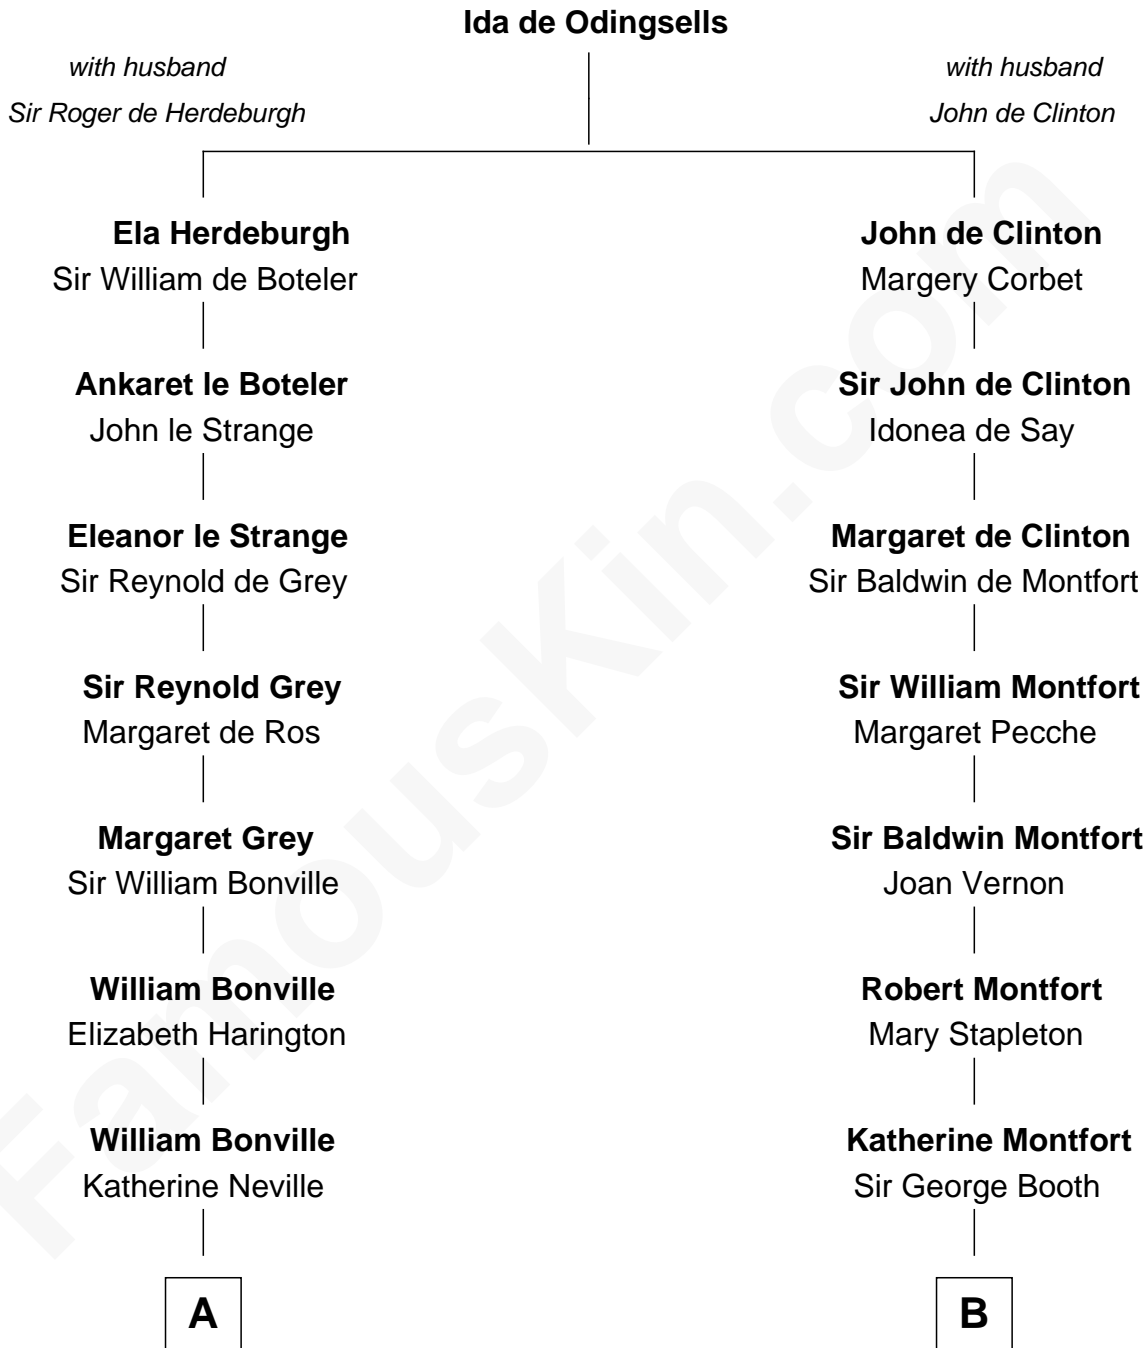

FamousKin.com

Relationship Chart of

Nicholas Gilman

Signer of the U.S. Constitution

17th cousin 4 times removed of

Christian Herter

59th Governor of Massachusetts

C

|
Sarah Fiske
Erastus Miles

|
Archibald Miles
Mary Treese

|
Mary Miles
Christian Herter

|
Albert Herter
Adele McGinnis

|
Christian Herter

59th Governor of Massachusetts

FamousKin.com