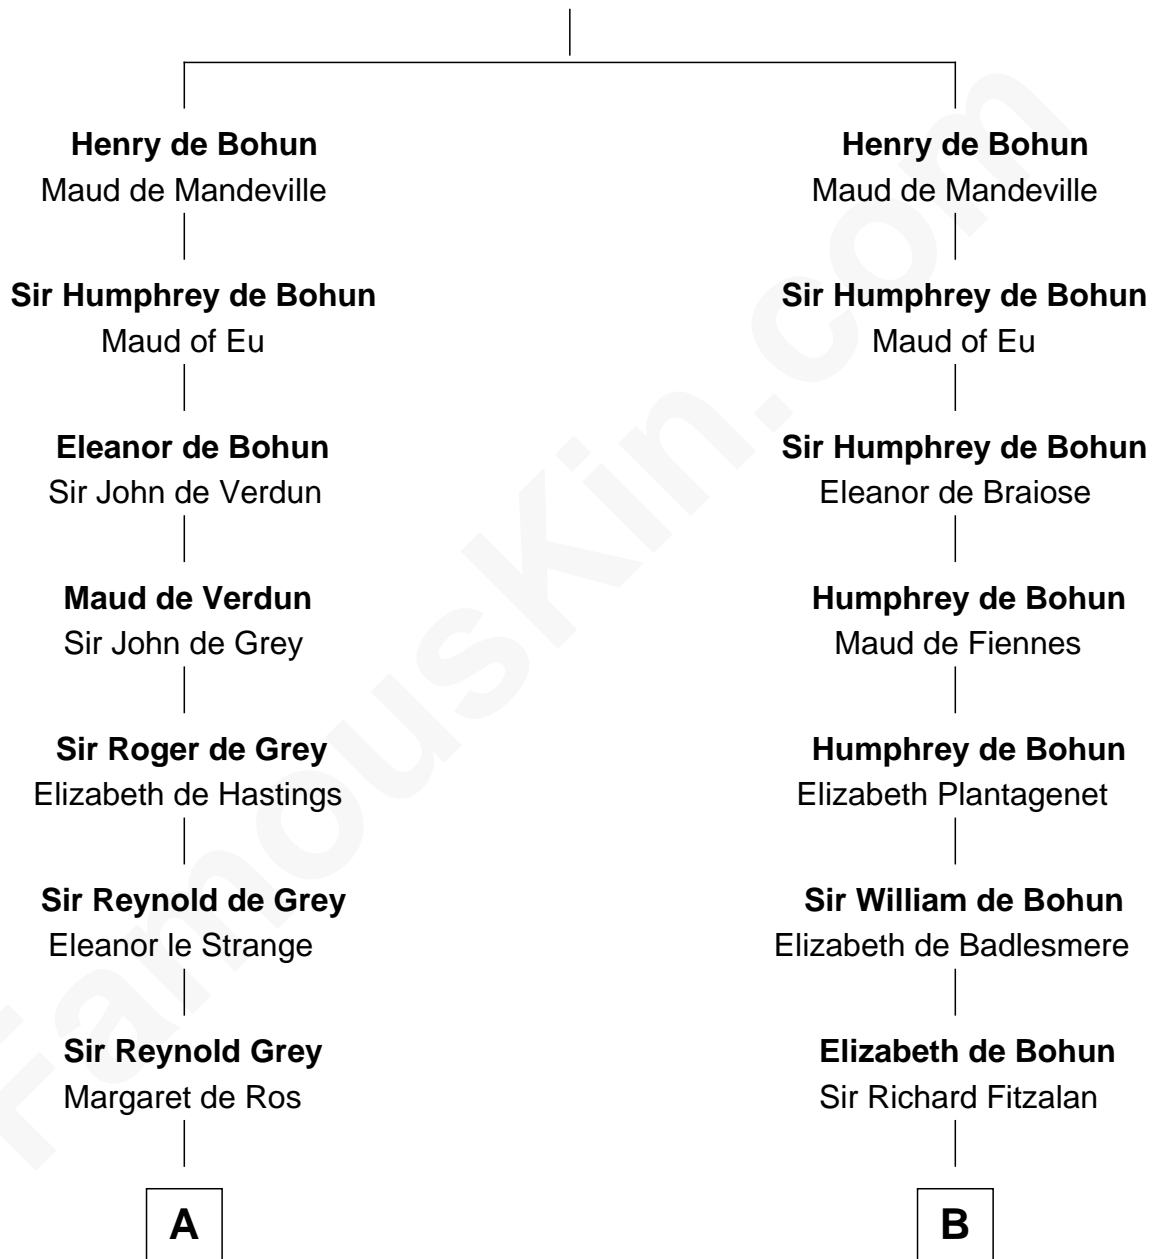

Humphrey IV de Bohun

Margaret of Scotland