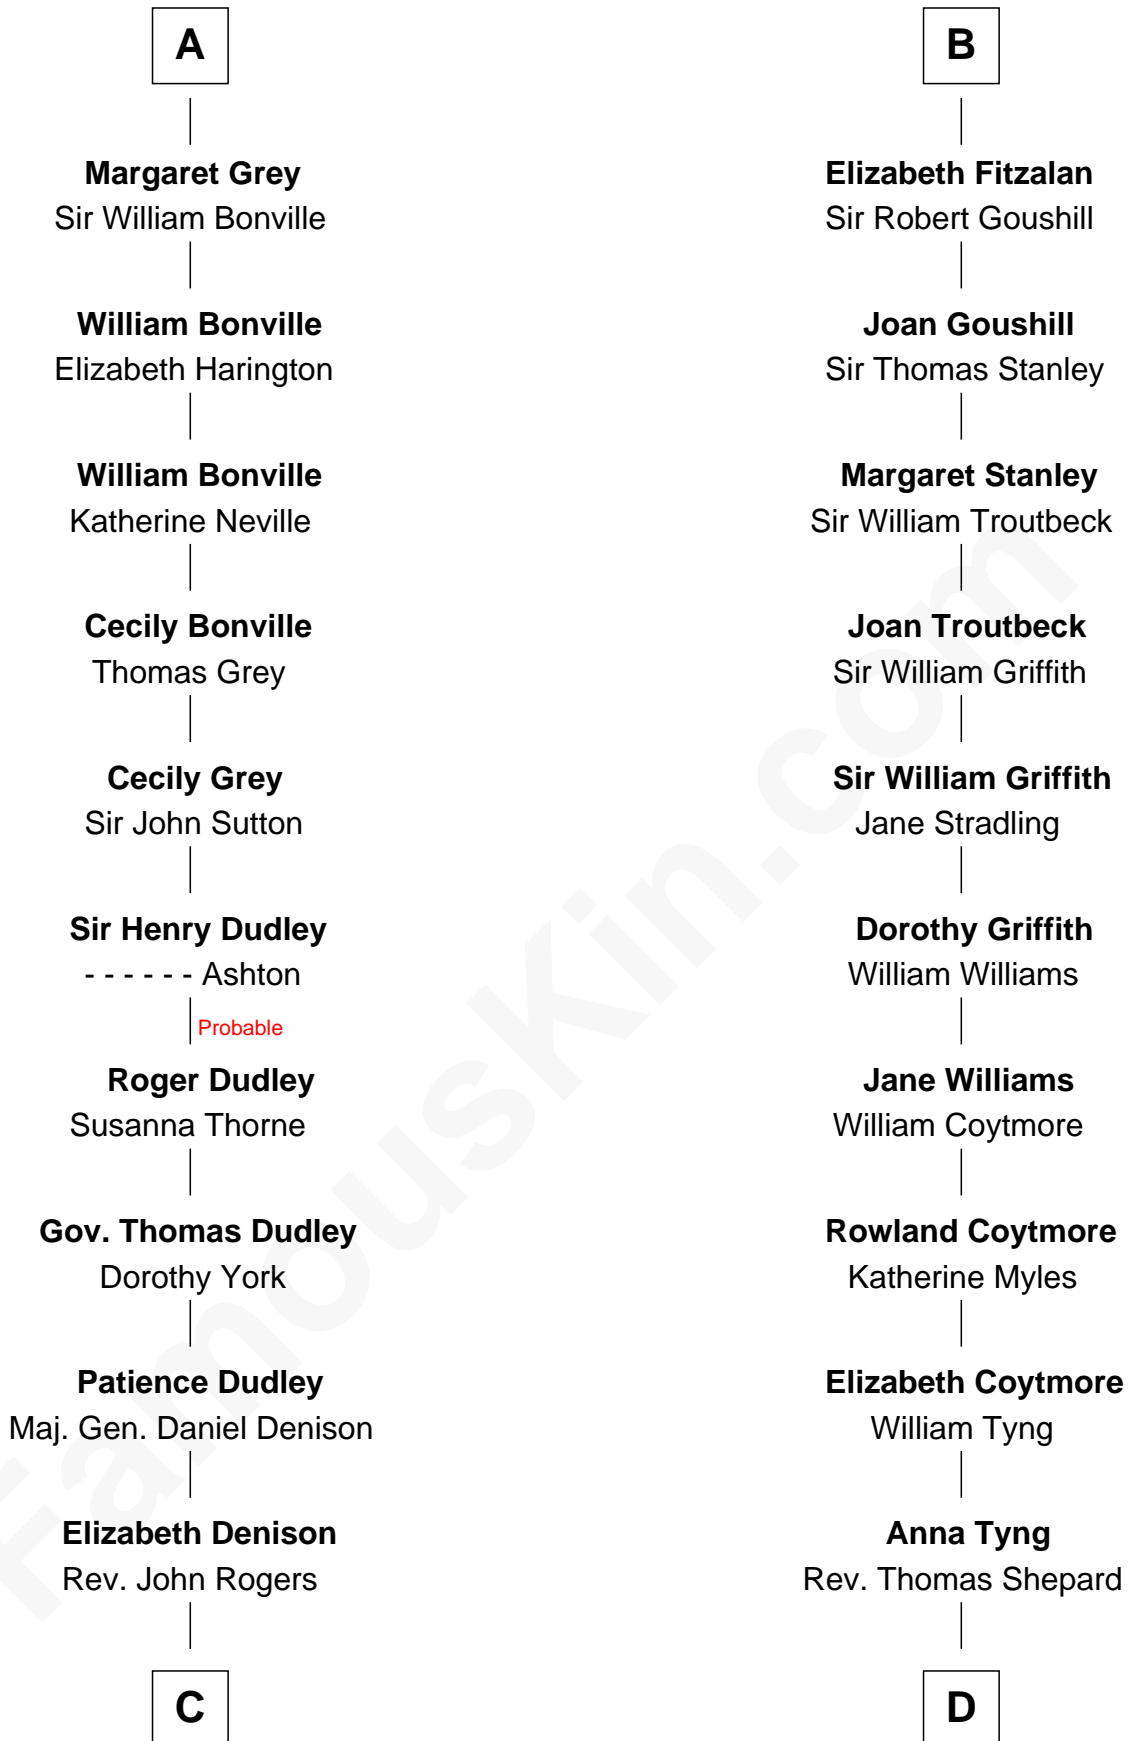

FamousKin.com Relationship Chart of

Nicholas Gilman

Signer of the U.S. Constitution

20th cousin 1 time removed of

John Quincy Adams

6th U.S. President

Henri de Eu
Maud de Warenne

C

Rev. Nathaniel Rogers

Sarah Purkiss

Elizabeth Rogers

Rev. John Taylor

Ann Taylor

Nicholas Gilman

Nicholas Gilman

Signer of the U.S. Constitution