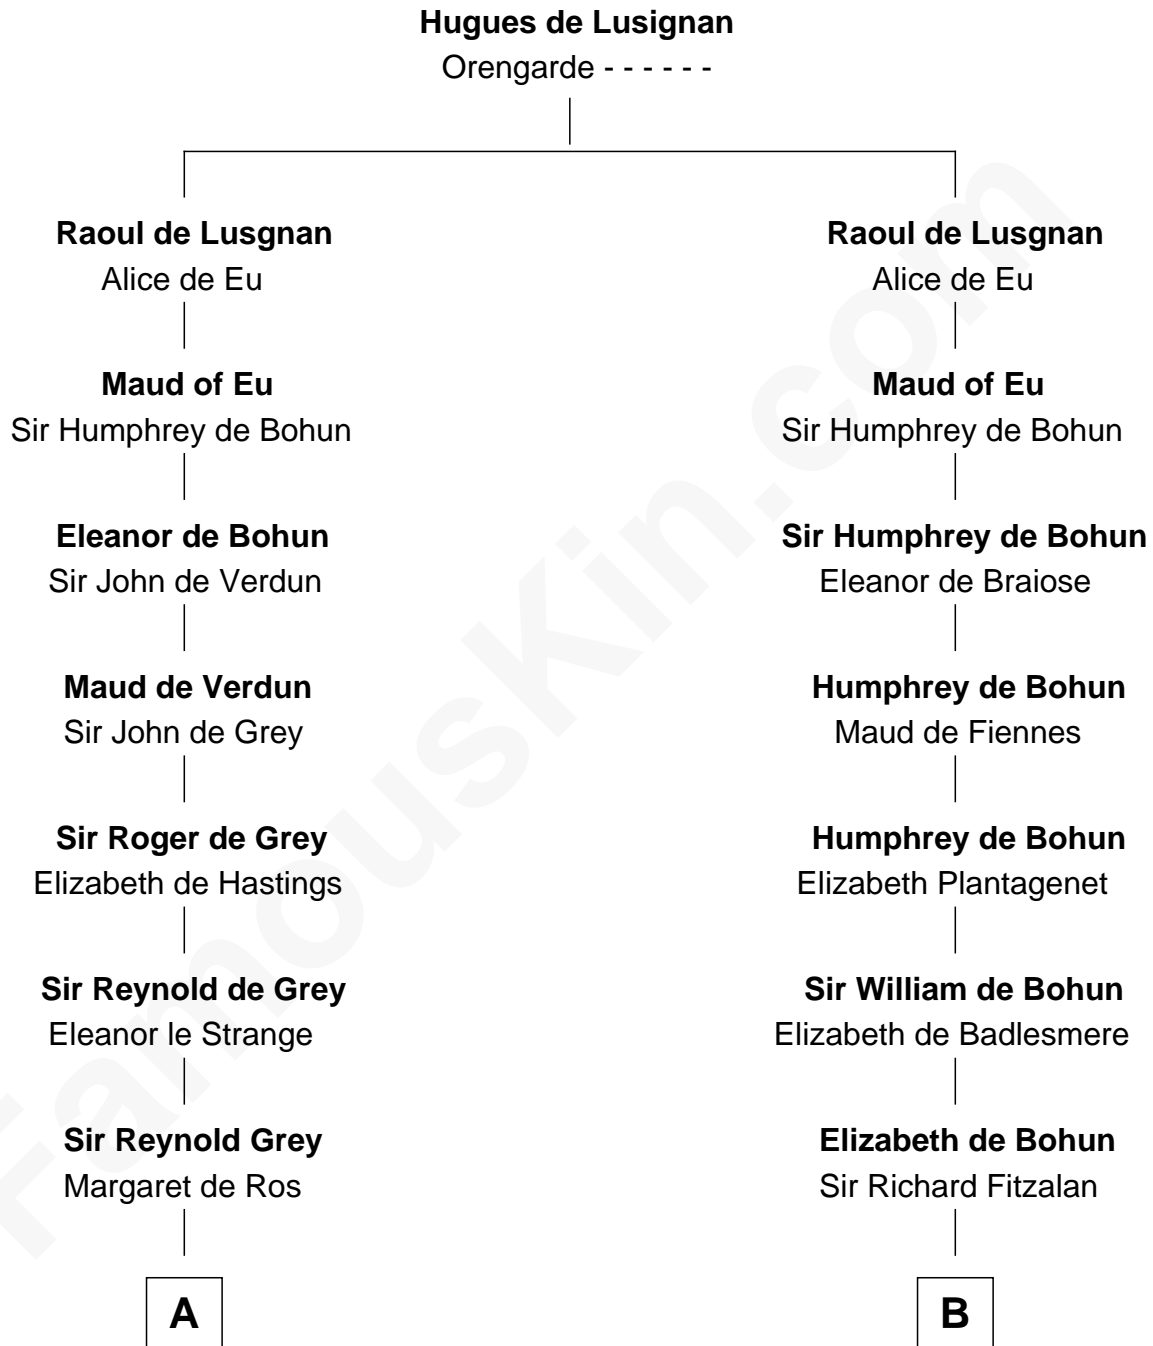

FamousKin.com

Relationship Chart of

Nicholas Gilman

Signer of the U.S. Constitution

20th cousin 1 time removed of

John Quincy Adams

6th U.S. President

C

Rev. Nathaniel Rogers

Sarah Purkiss

Elizabeth Rogers

Rev. John Taylor

Ann Taylor

Nicholas Gilman

Nicholas Gilman

Signer of the U.S. Constitution