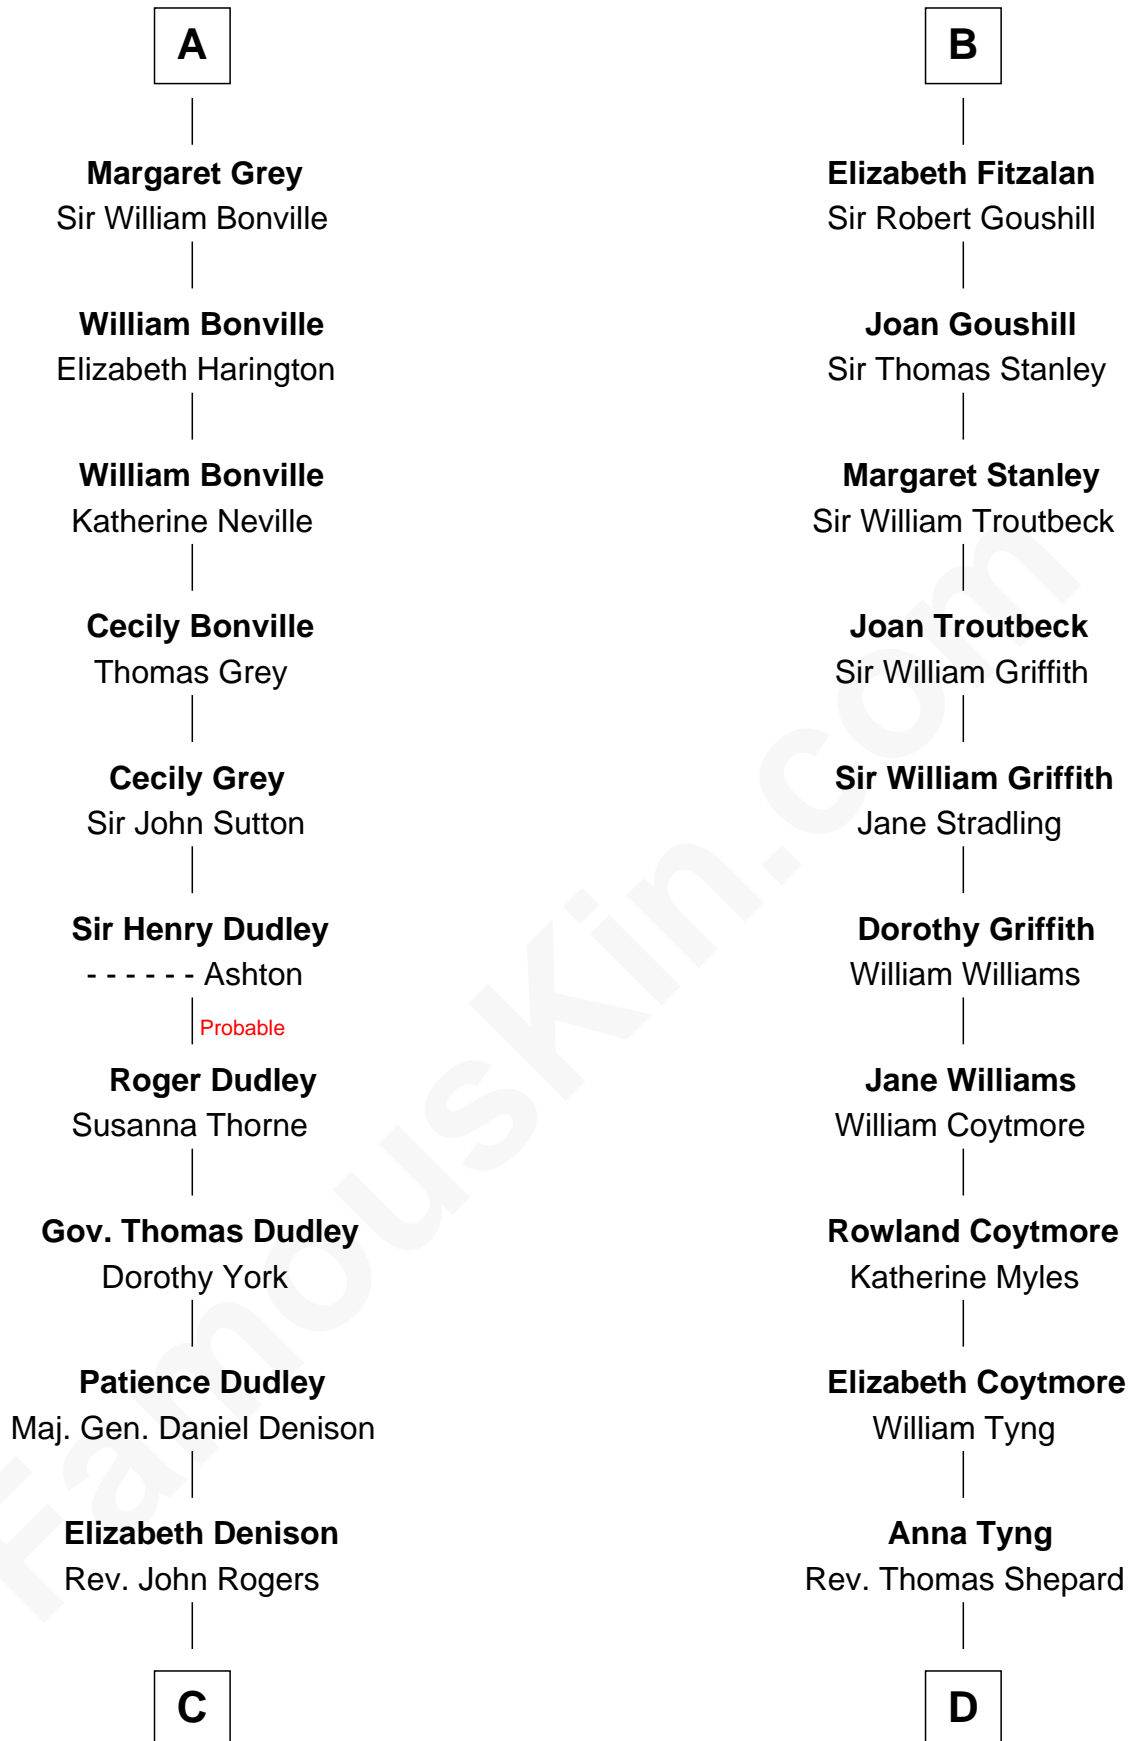

FamousKin.com

Relationship Chart of

Nicholas Gilman

Signer of the U.S. Constitution

20th cousin 1 time removed of

John Quincy Adams

6th U.S. President

C

Rev. Nathaniel Rogers

Sarah Purkiss

Elizabeth Rogers

Rev. John Taylor

Ann Taylor

Nicholas Gilman

Nicholas Gilman

Signer of the U.S. Constitution