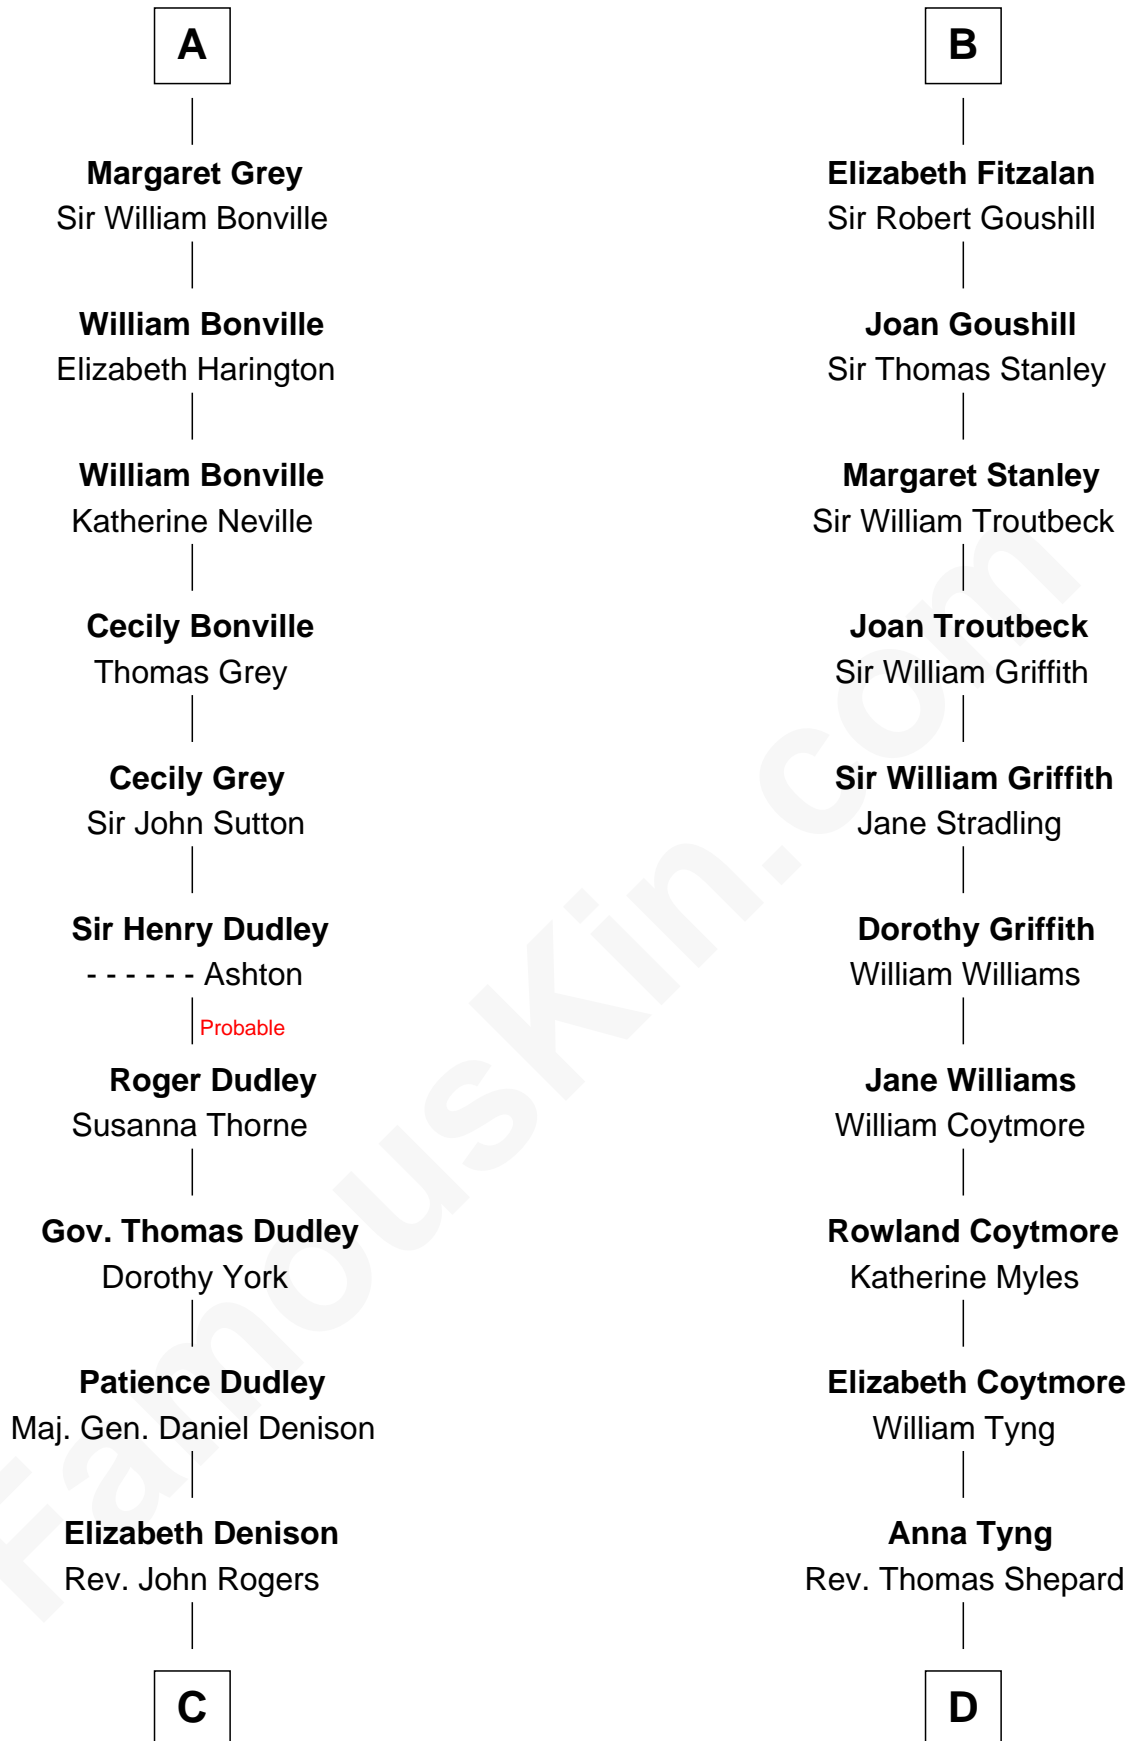

FamousKin.com Relationship Chart of

Nicholas Gilman

Signer of the U.S. Constitution

20th cousin 1 time removed of

John Quincy Adams

6th U.S. President

C

Rev. Nathaniel Rogers

Sarah Purkiss

Elizabeth Rogers

Rev. John Taylor

Ann Taylor

Nicholas Gilman

Nicholas Gilman

Signer of the U.S. Constitution

D