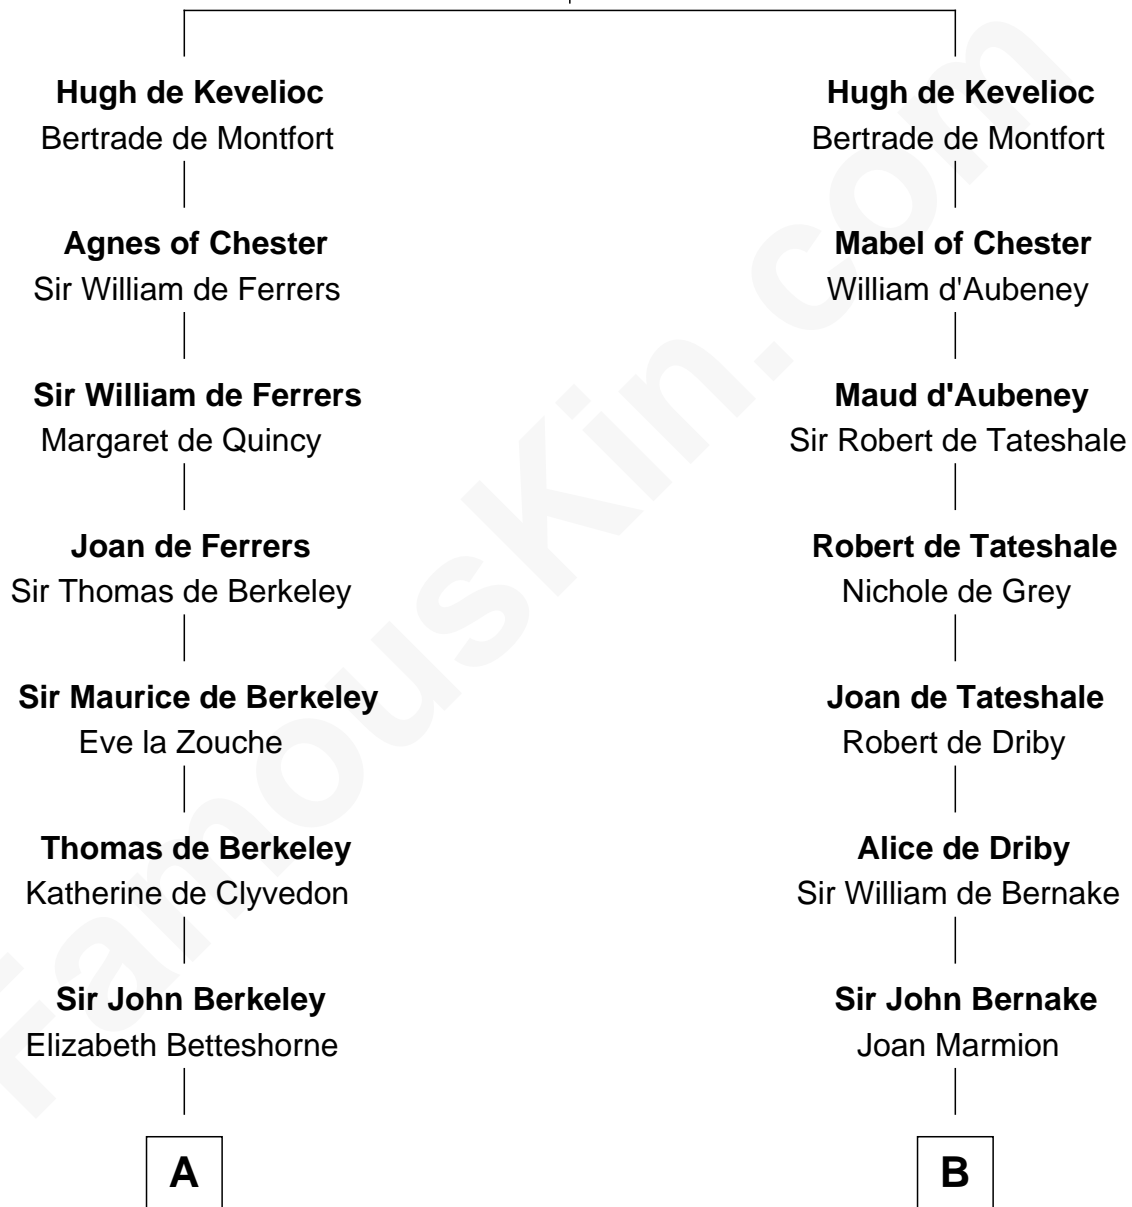

# FamousKin.com Relationship Chart of

**Nicholas Gilman**

*Signer of the U.S. Constitution*

19th cousin 2 times removed of

**John Quincy Adams**

*6th U.S. President*

**Sir Ranulf de Gernons**

Maud of Gloucester

**C**

**Elizabeth Rogers**

Rev. John Taylor

**Ann Taylor**

Nicholas Gilman

**Nicholas Gilman**

*Signer of the U.S. Constitution*

**D**