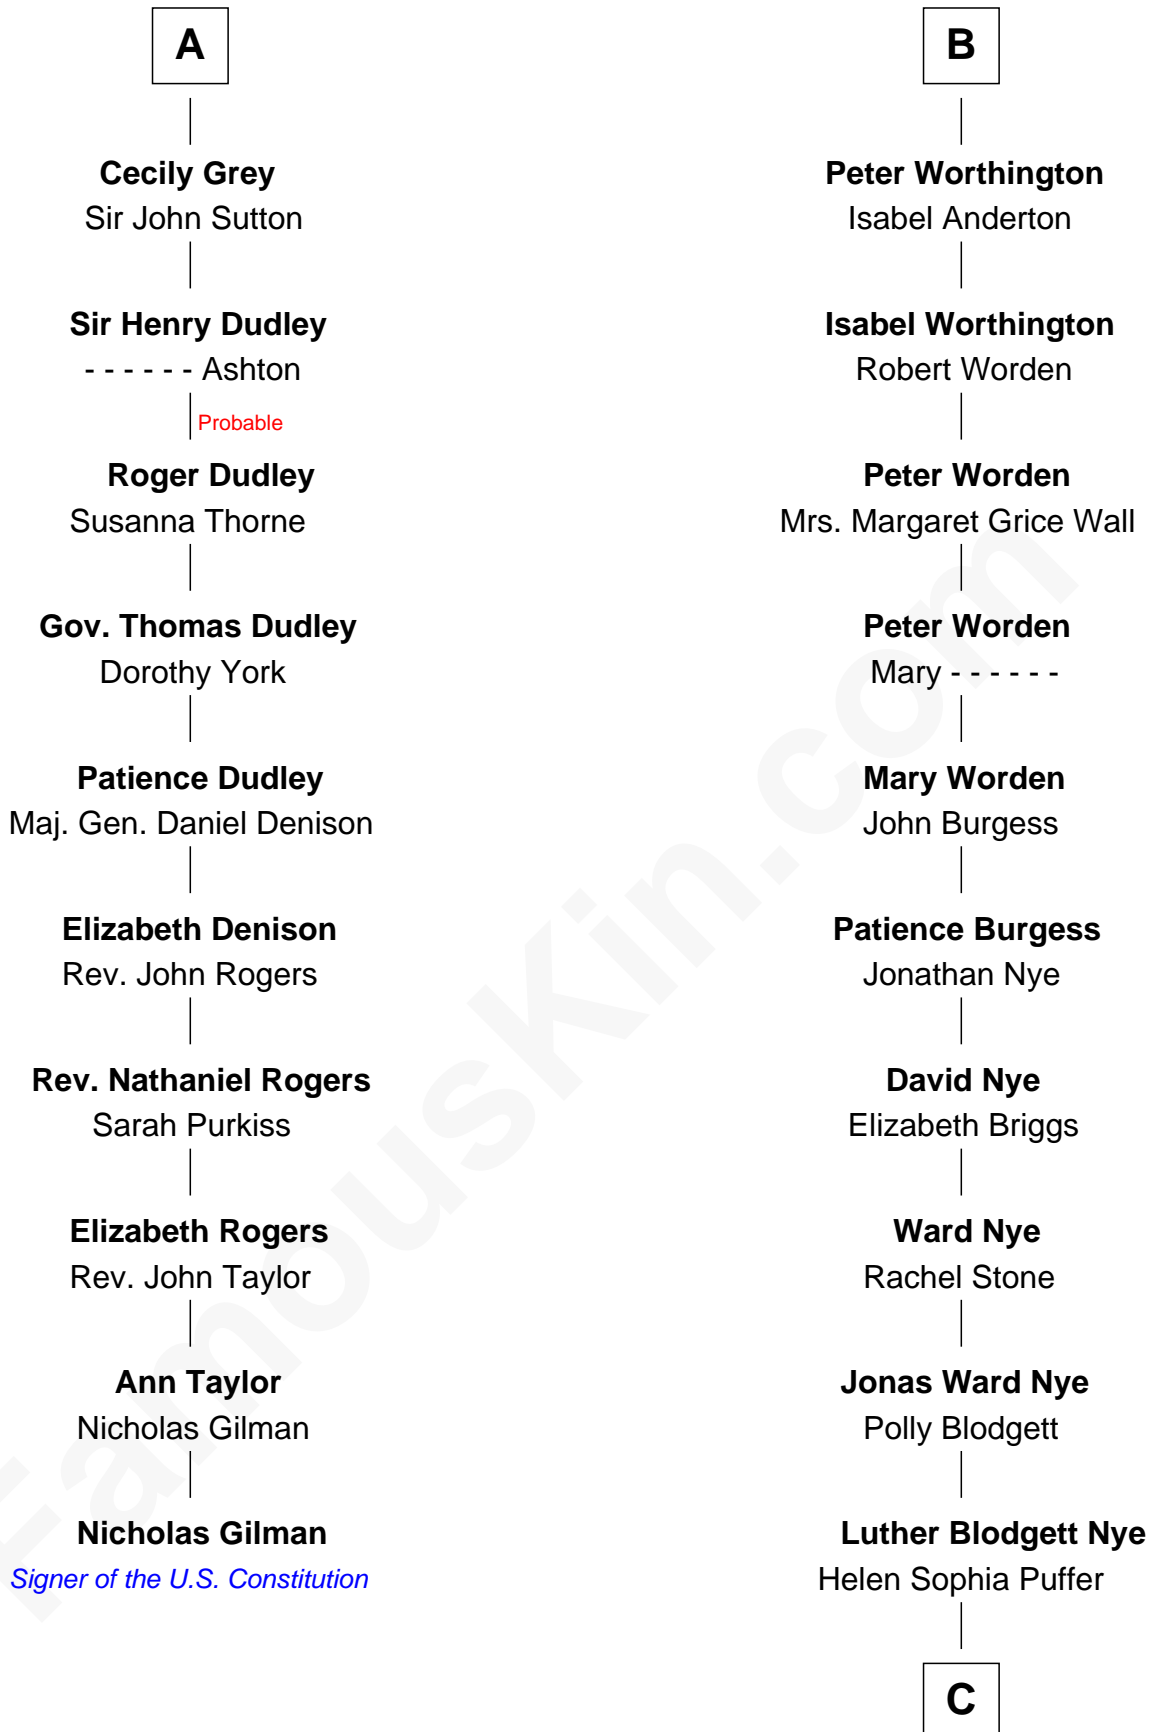

FamousKin.com

Relationship Chart of

Nicholas Gilman

Signer of the U.S. Constitution

16th cousin 3 times removed of

Bill Nye

TV's The Science Guy

Sir John de Harington

Margaret Hill

Elizabeth Harington

William Bonville

William Bonville

Katherine Neville

Cecily Bonville

Thomas Grey

A

Sir John Harington

Katherine Banastre

Sir Nicholas Harington

Isabel English

Agnes Harington

Richard Sherburne

Richard Sherburne

Alice Hamerton

Agnes Sherburne

Henry Rushton

Nicholas Rushton

Margaret Radcliffe

Agnes Rushton

Richard Worthington

B

C