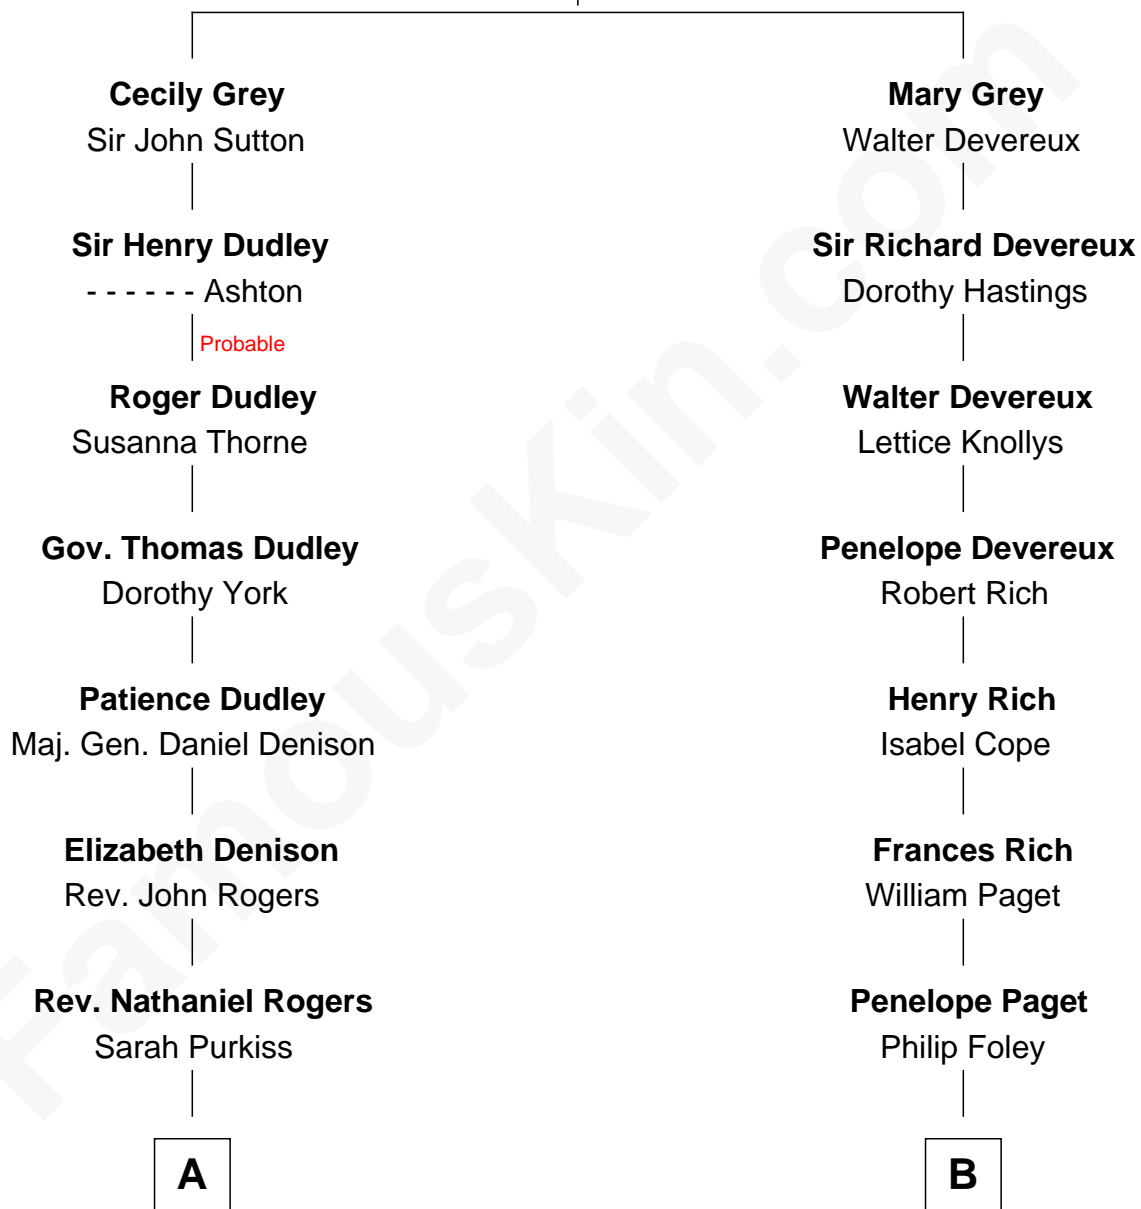

FamousKin.com

Relationship Chart of

Nicholas Gilman

Signer of the U.S. Constitution

9th cousin 2 times removed of

Charles Darwin

Theory of Evolution

Thomas Grey

Cecily Bonville

A

Elizabeth Rogers

Rev. John Taylor

Ann Taylor

Nicholas Gilman

Nicholas Gilman

Signer of the U.S. Constitution

B

Paul Foley

Elizabeth Turton

Penelope Foley

Charles Howard

Mary Howard

Erasmus Darwin

Dr. Robert Waring Darwin

Susanna Wedgwood

Charles Darwin

Theory of Evolution

FamousKin.com