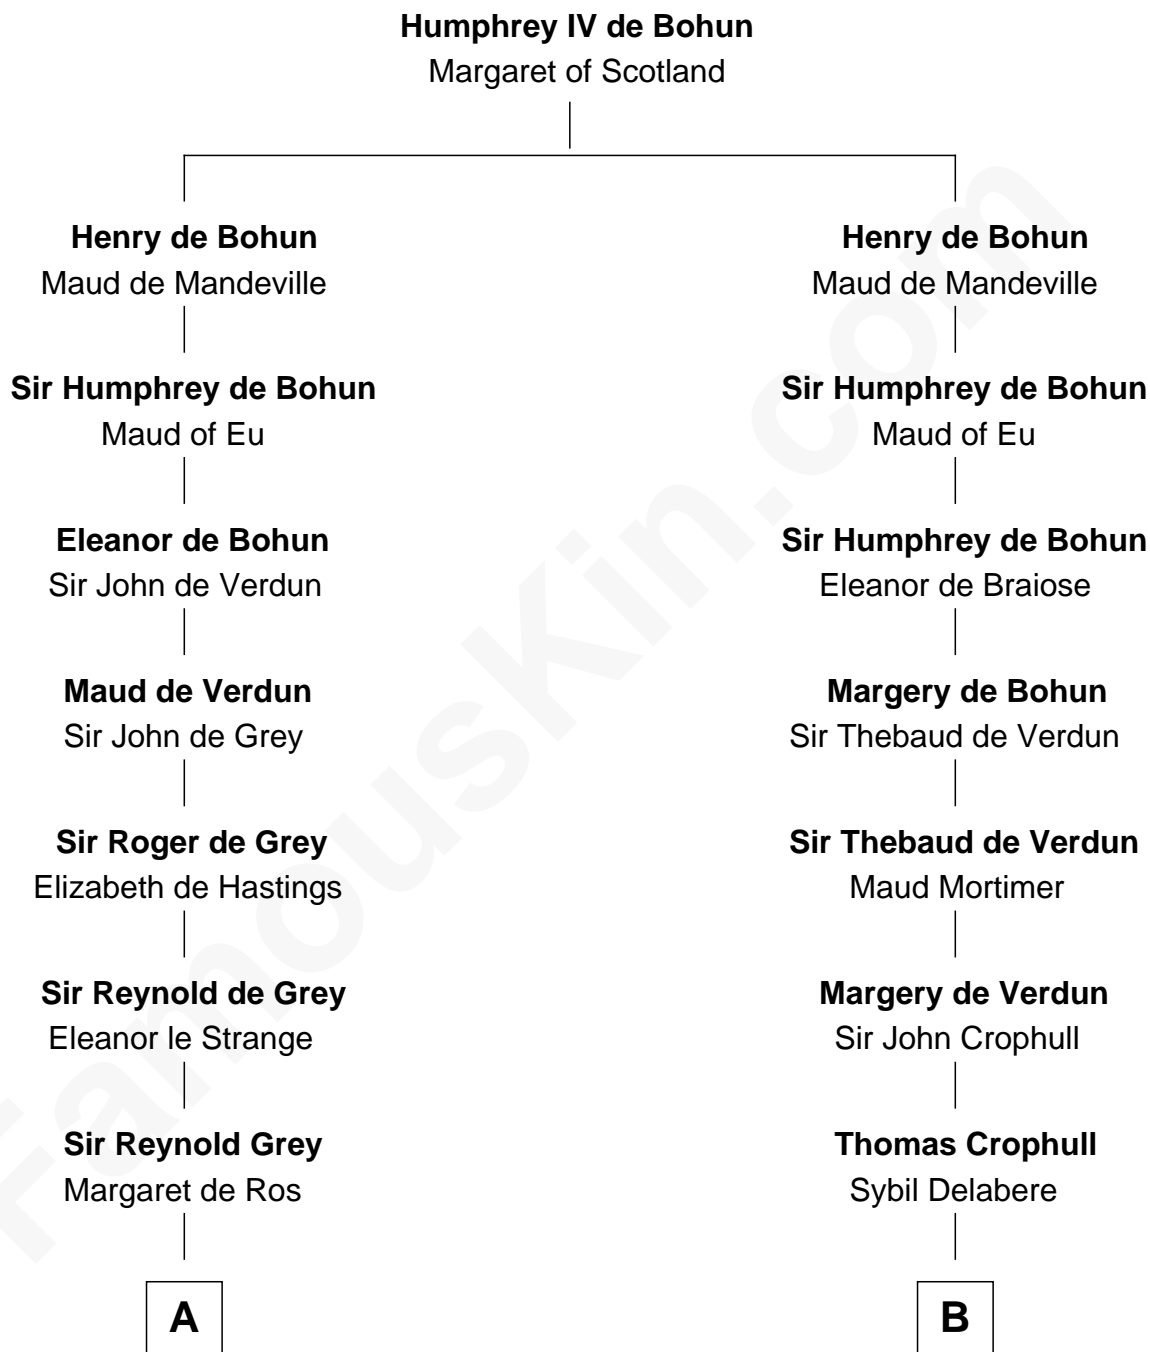

FamousKin.com

Relationship Chart of

Nicholas Gilman

Signer of the U.S. Constitution

11th cousin 9 times removed of

Catherine Parr

6th Wife of King Henry VIII

C

Rev. Nathaniel Rogers

Sarah Purkiss

Elizabeth Rogers

Rev. John Taylor

Ann Taylor

Nicholas Gilman

Nicholas Gilman

Signer of the U.S. Constitution