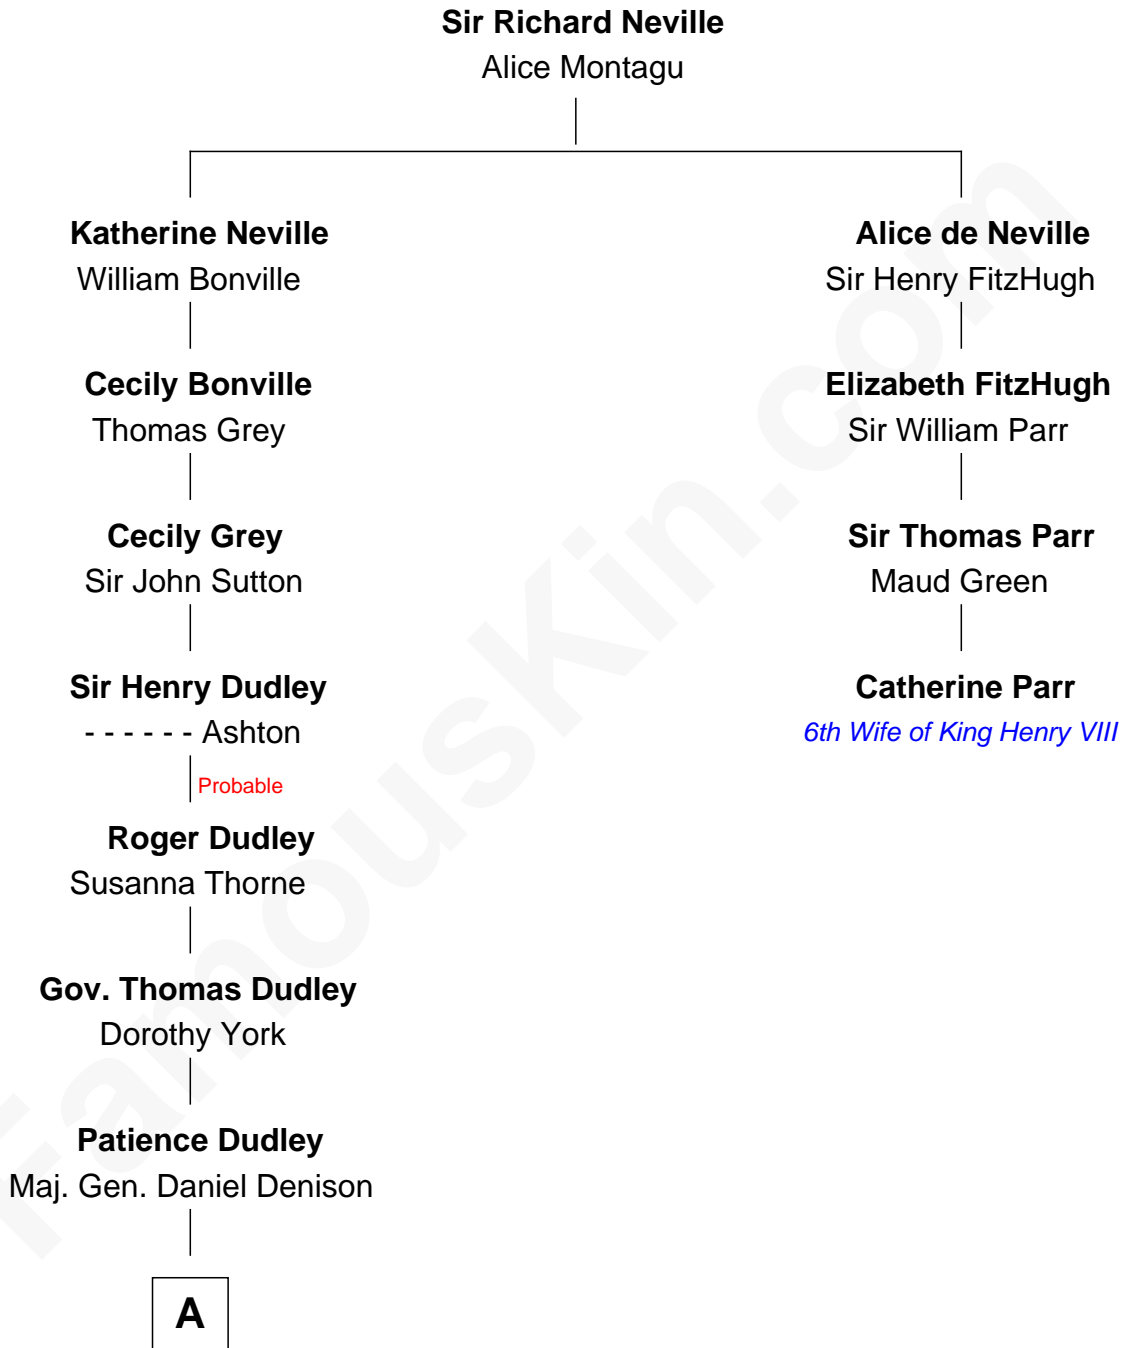

# FamousKin.com Relationship Chart of

**Nicholas Gilman**

*Signer of the U.S. Constitution*

3rd cousin 8 times removed of

**Catherine Parr**

*6th Wife of King Henry VIII*

**A**

—  
**Elizabeth Denison**

Rev. John Rogers

—  
**Rev. Nathaniel Rogers**

Sarah Purkiss

—  
**Elizabeth Rogers**

Rev. John Taylor

—  
**Ann Taylor**

Nicholas Gilman

—  
**Nicholas Gilman**

*Signer of the U.S. Constitution*

FamousKin.com