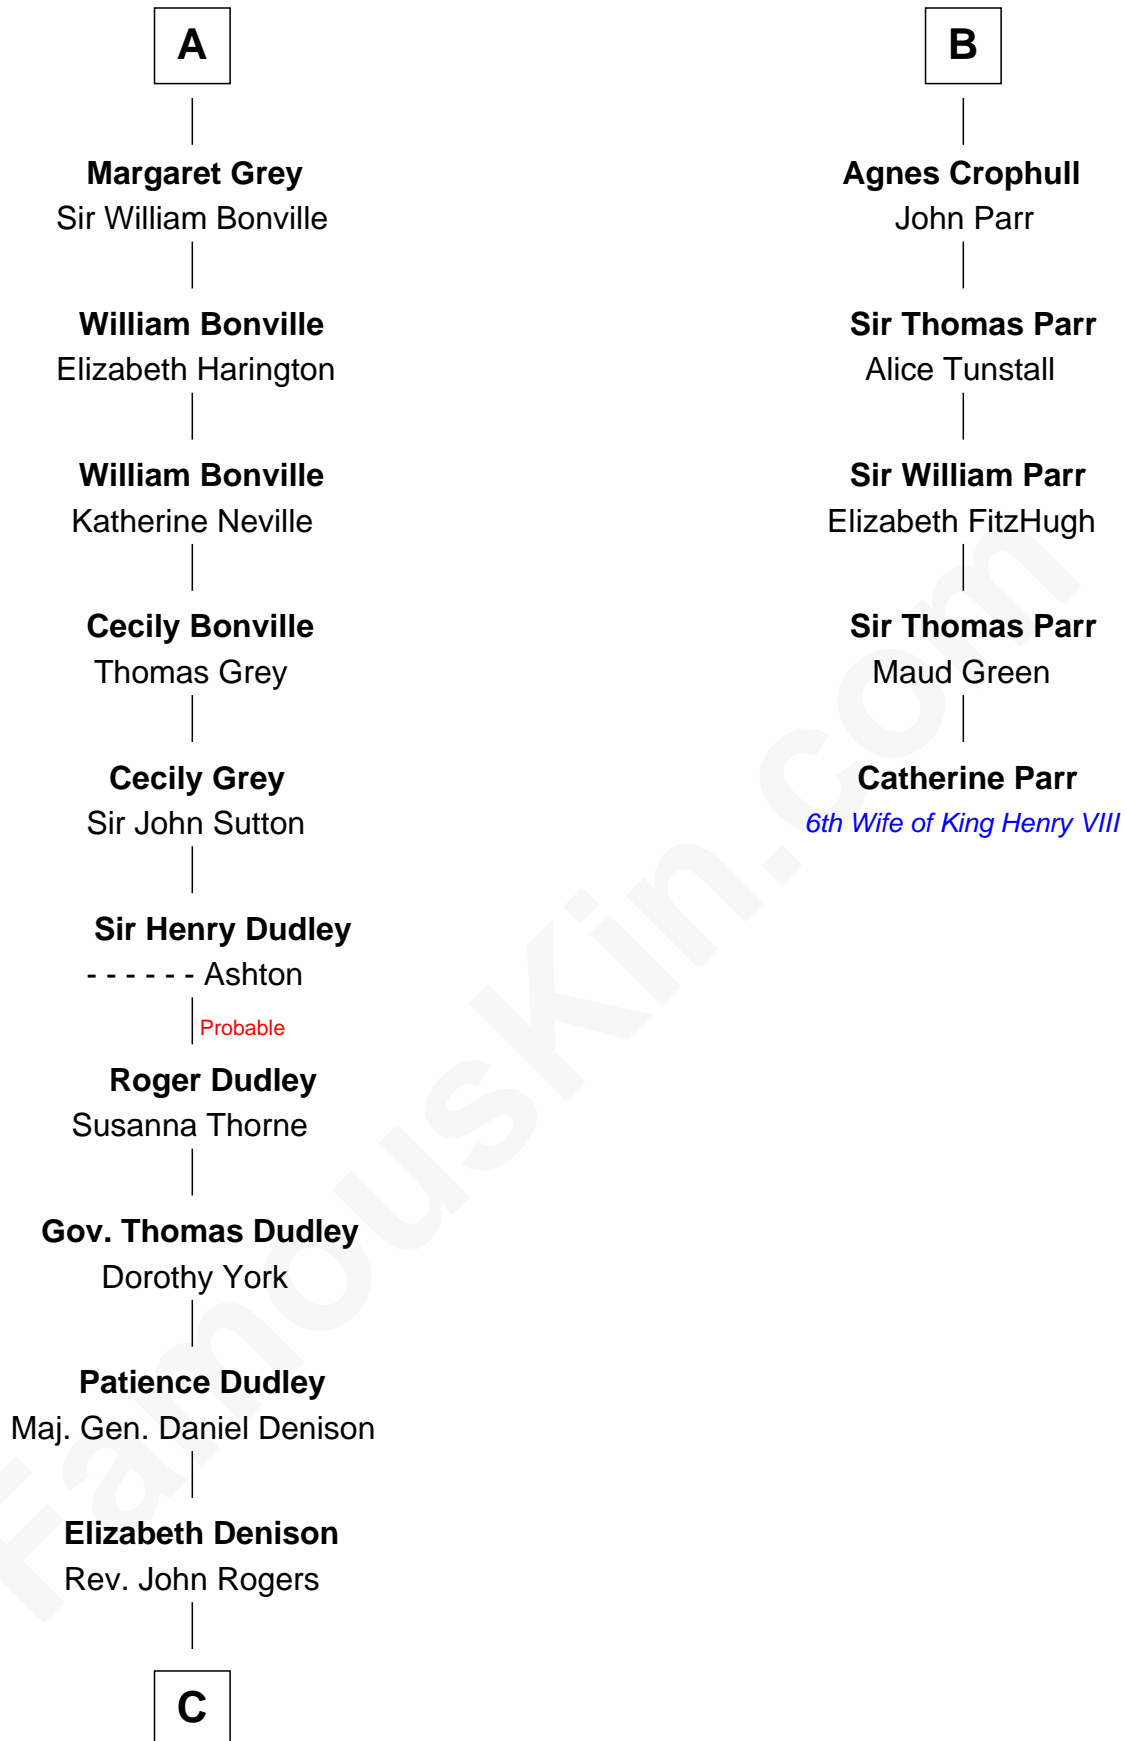

FamousKin.com

Relationship Chart of

Nicholas Gilman

Signer of the U.S. Constitution

11th cousin 9 times removed of

Catherine Parr

6th Wife of King Henry VIII

C

Rev. Nathaniel Rogers

Sarah Purkiss

Elizabeth Rogers

Rev. John Taylor

Ann Taylor

Nicholas Gilman

Nicholas Gilman

Signer of the U.S. Constitution