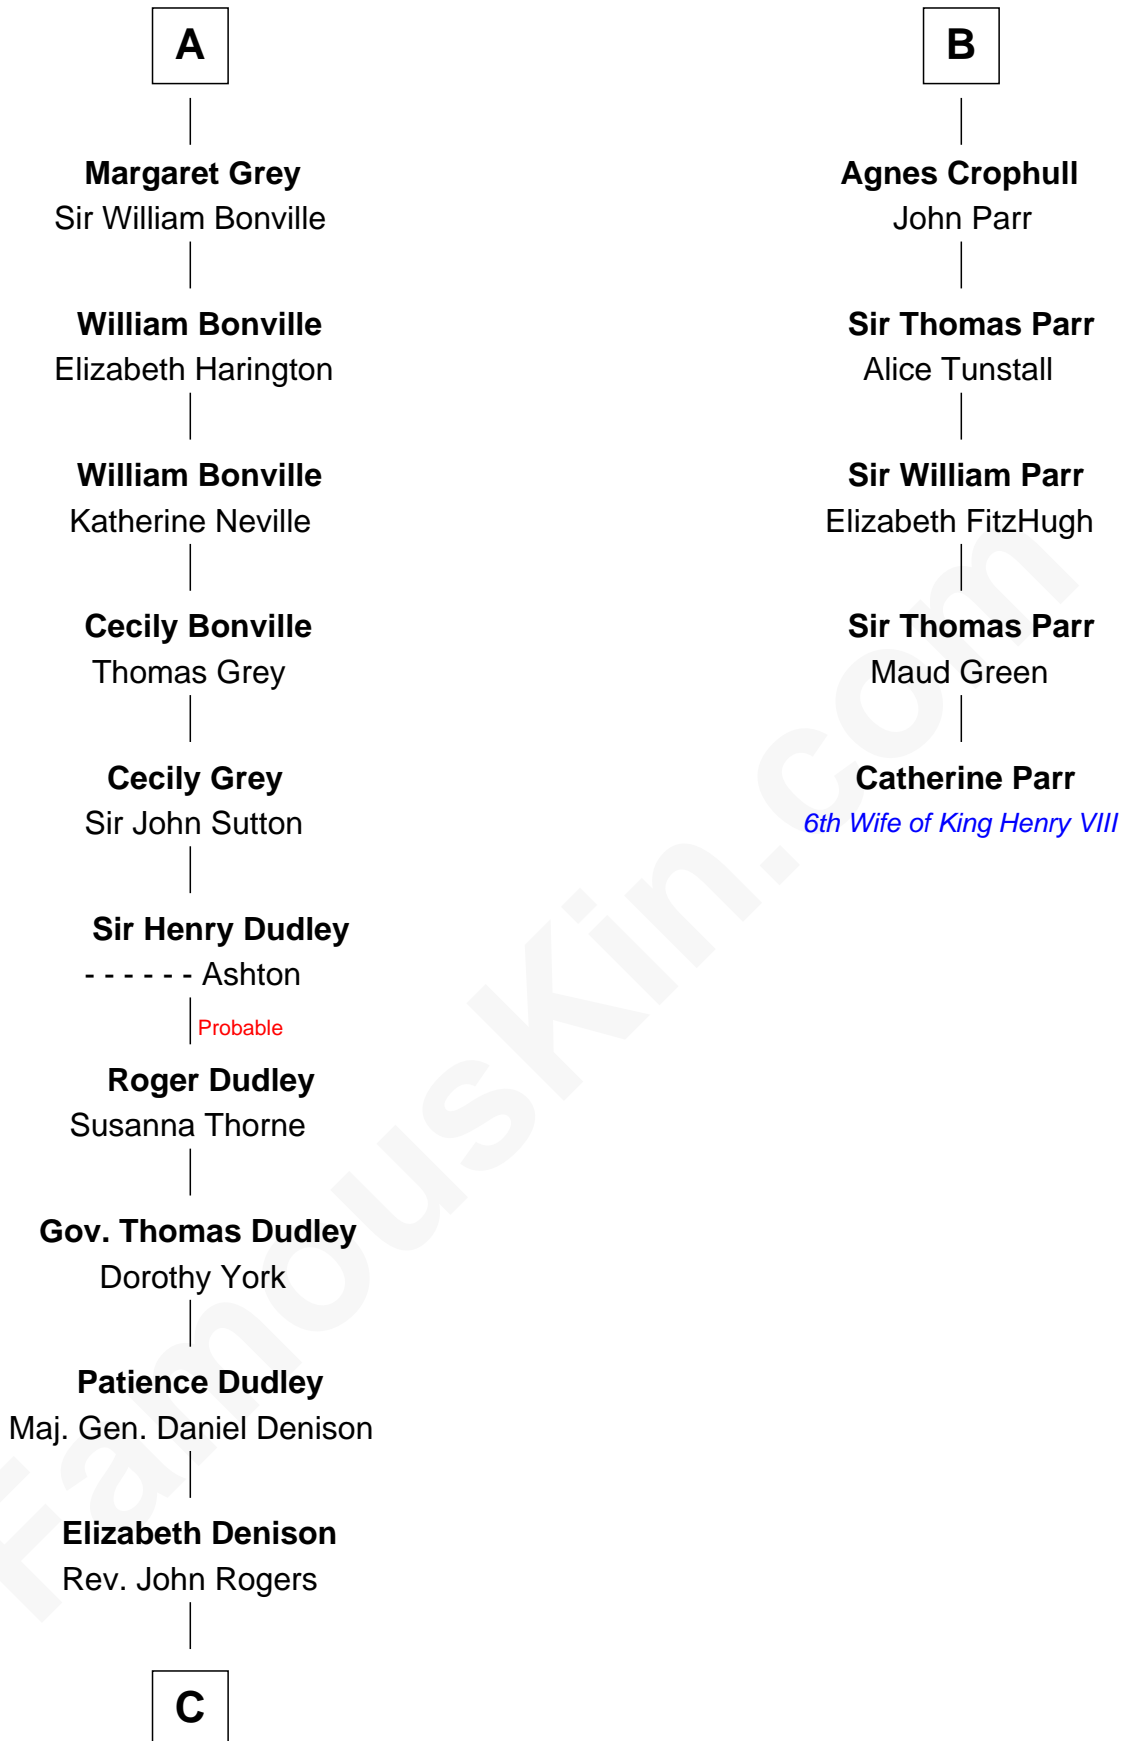

FamousKin.com

Relationship Chart of

Nicholas Gilman

Signer of the U.S. Constitution

11th cousin 9 times removed of

Catherine Parr

6th Wife of King Henry VIII

C

Rev. Nathaniel Rogers

Sarah Purkiss

Elizabeth Rogers

Rev. John Taylor

Ann Taylor

Nicholas Gilman

Nicholas Gilman

Signer of the U.S. Constitution