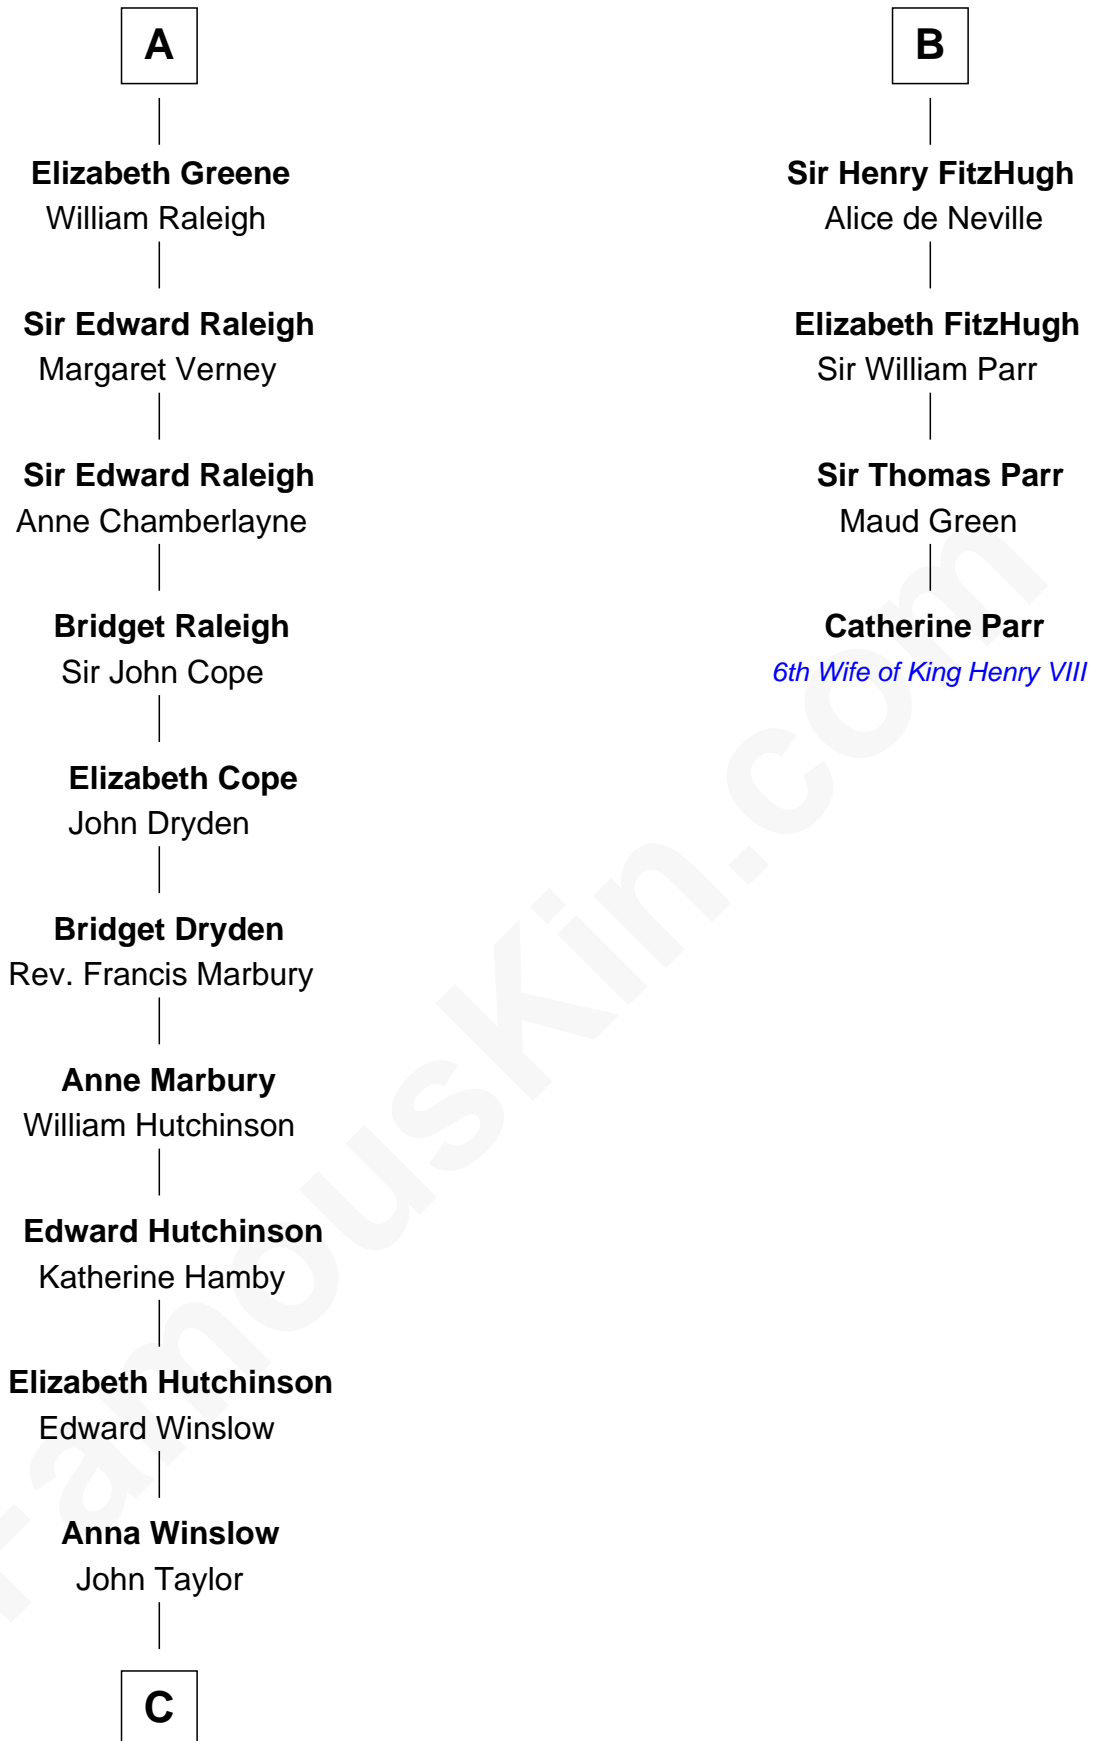

FamousKin.com

Relationship Chart of

Nicholas Gilman

Signer of the U.S. Constitution

10th cousin 9 times removed of

Catherine Parr

6th Wife of King Henry VIII

C

—
Rev. John Taylor
Elizabeth Rogers

—
Ann Taylor
Nicholas Gilman

—
Nicholas Gilman
Signer of the U.S. Constitution

FamousKin.com