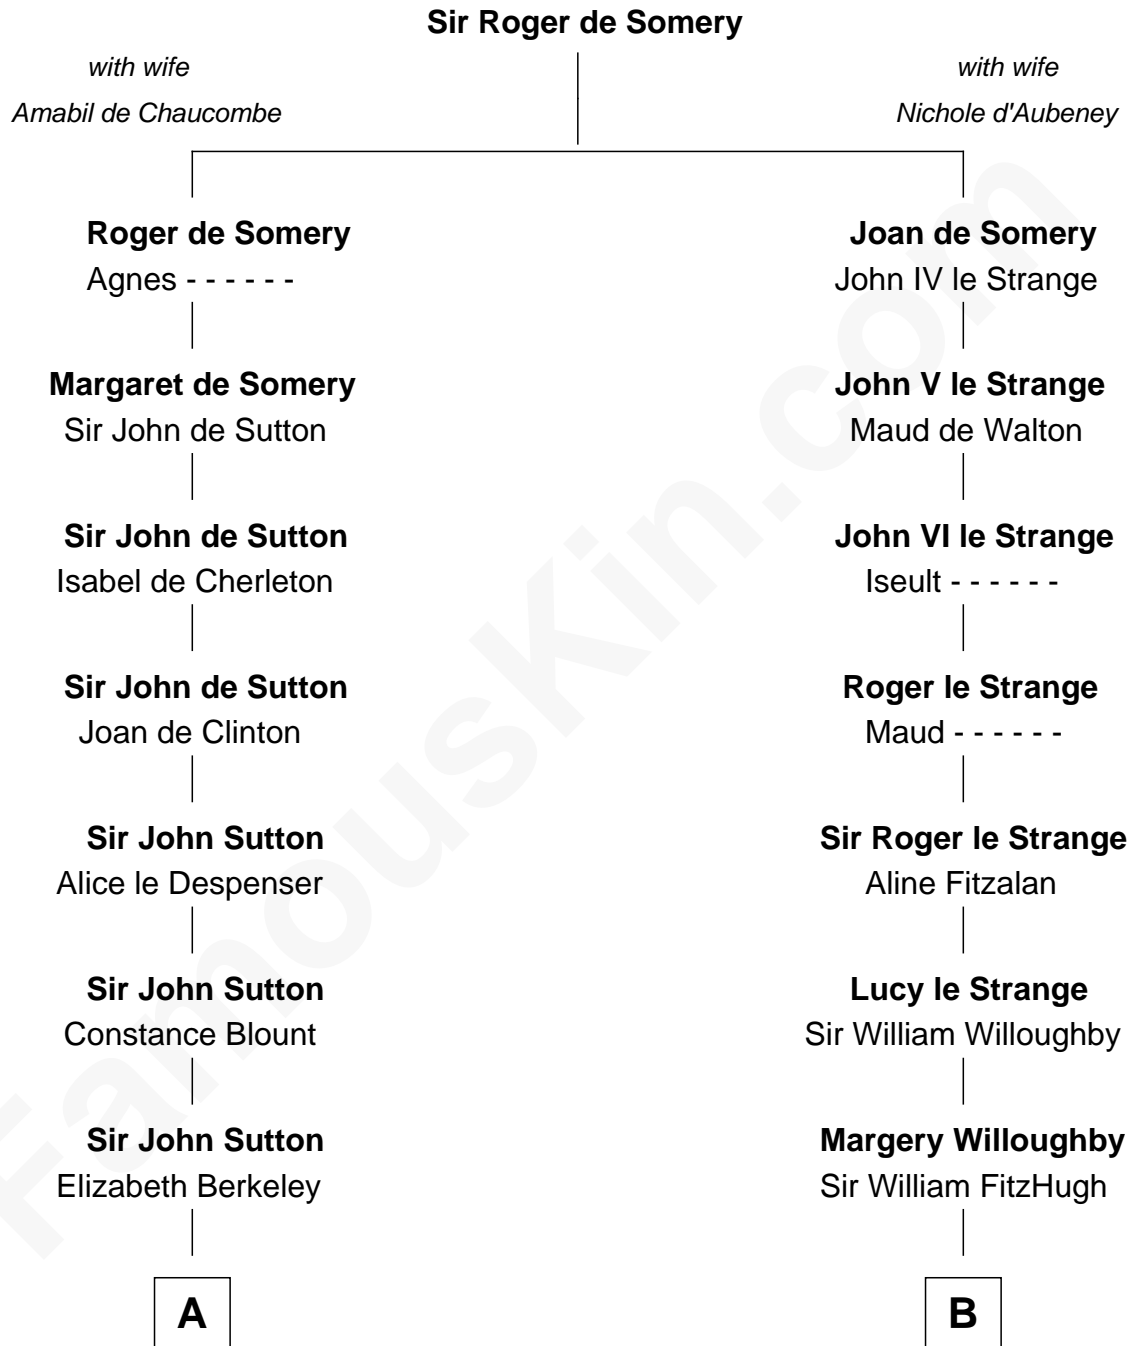

FamousKin.com

Relationship Chart of

Nicholas Gilman

Signer of the U.S. Constitution

10th cousin 8 times removed of

Catherine Parr

6th Wife of King Henry VIII

C

—
Ann Taylor
Nicholas Gilman

—
Nicholas Gilman
Signer of the U.S. Constitution

FamousKin.com